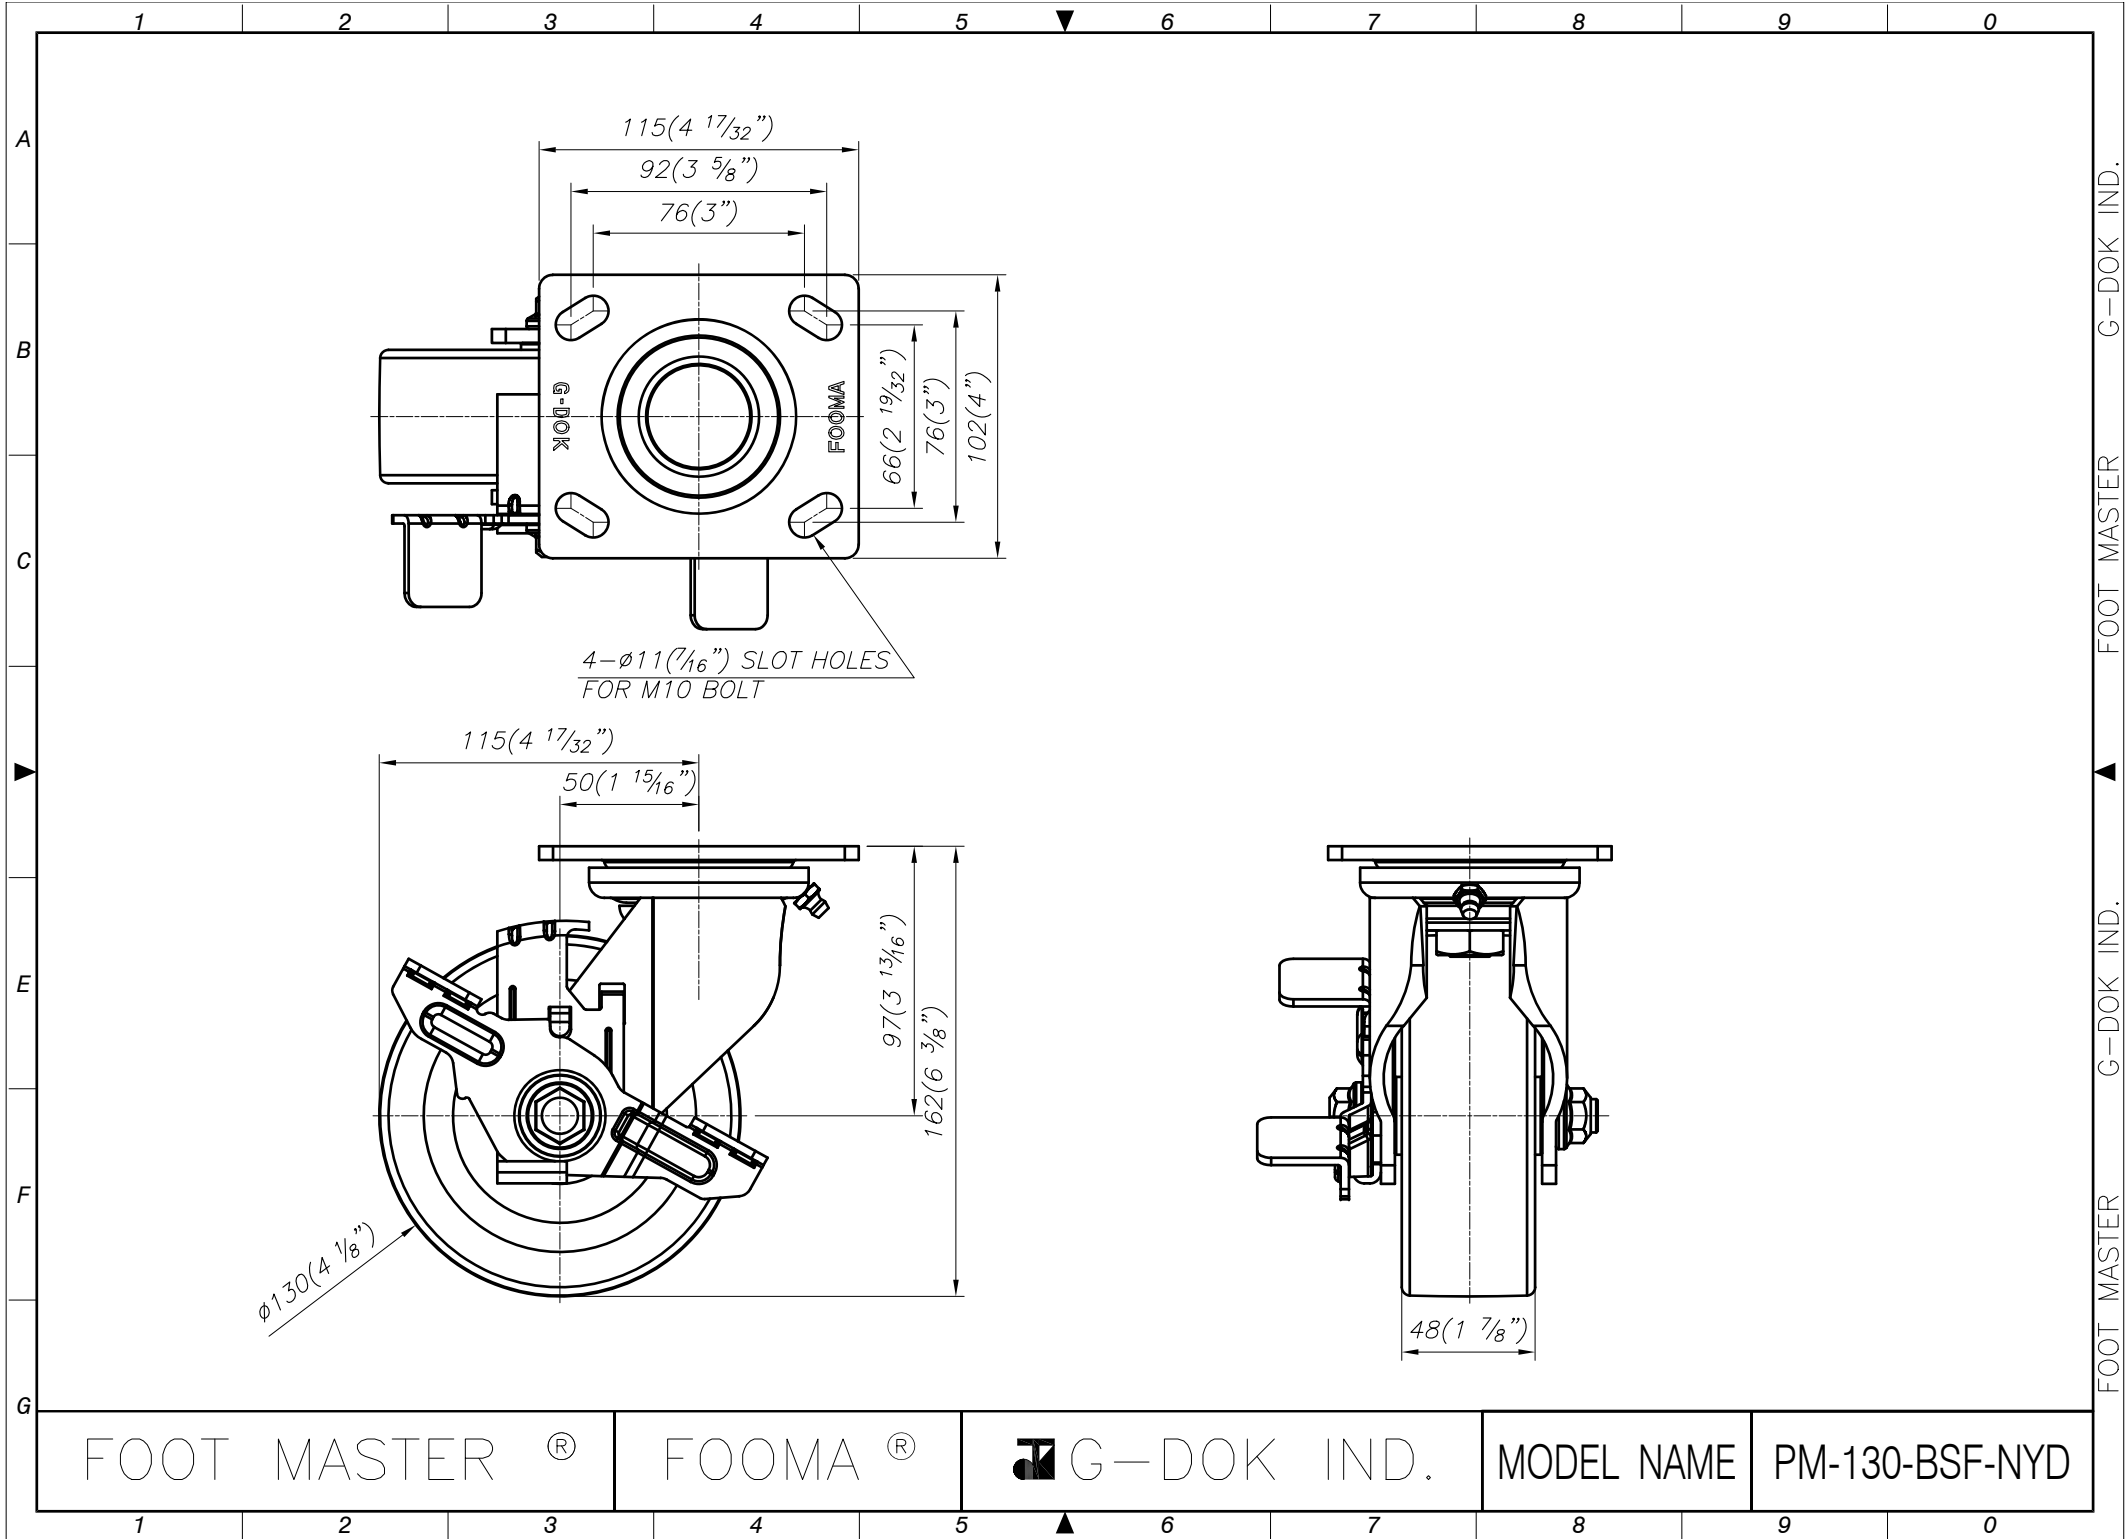

4- ϕ 11(7/16") SLOT HOLES
FOR M10 BOLT

FOOT MASTER[®]

FOOMA[®]

 G-DOK IND.

MODEL NAME

PM-130-ASF-NYD

FOOT MASTER G-DOK IND. FOOT MASTER G-DOK IND.

G-DOK IND.

FOOT MASTER

G-DOK IND.

FOOT MASTER

FOOT MASTER[®]

FOOMA[®]

 G-DOK IND.

MODEL NAME

PM-130-ARF-NYD