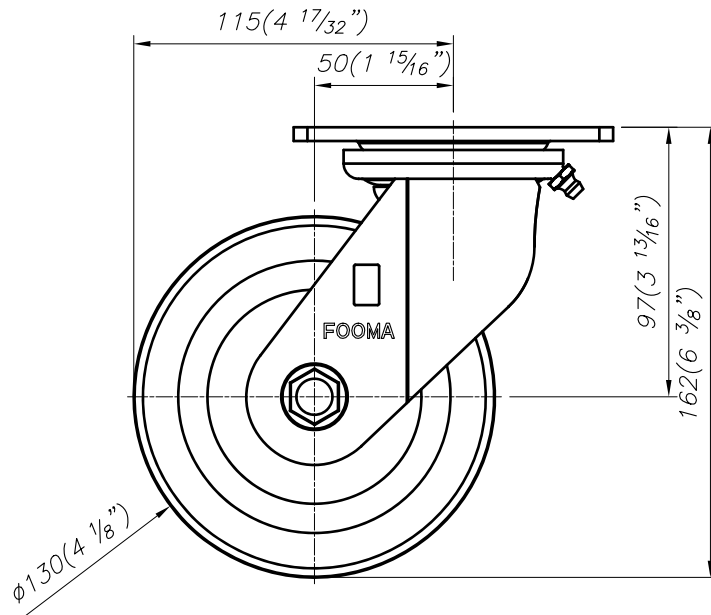

4- ϕ 11(7/16") SLOT HOLES
FOR M10 BOLT

FOOT MASTER[®]

FOOMA[®]

 G-DOK IND.

MODEL NAME

PM-130-ASF-NYD

FOOT MASTER G-DOK IND. FOOT MASTER G-DOK IND.

G-DOK IND.

FOOT MASTER

G-DOK IND.

FOOT MASTER

FOOT MASTER[®]

FOOMA[®]

 G-DOK IND.

MODEL NAME

PM-130-ARF-NYD