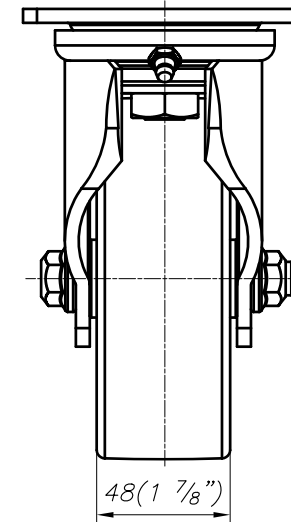

4- ϕ 11(7/16") SLOT HOLES
FOR M10 BOLT

FOOT MASTER[®]

FOOMA[®]

 G-DOK IND.

MODEL NAME

PM-130-ASF-NYD

FOOT MASTER G-DOK IND. FOOT MASTER G-DOK IND.

G-DOK IND.

FOOT MASTER

G-DOK IND.

FOOT MASTER

FOOT MASTER[®]

FOOMA[®]

 G-DOK IND.

MODEL NAME

PM-130-ARF-NYD