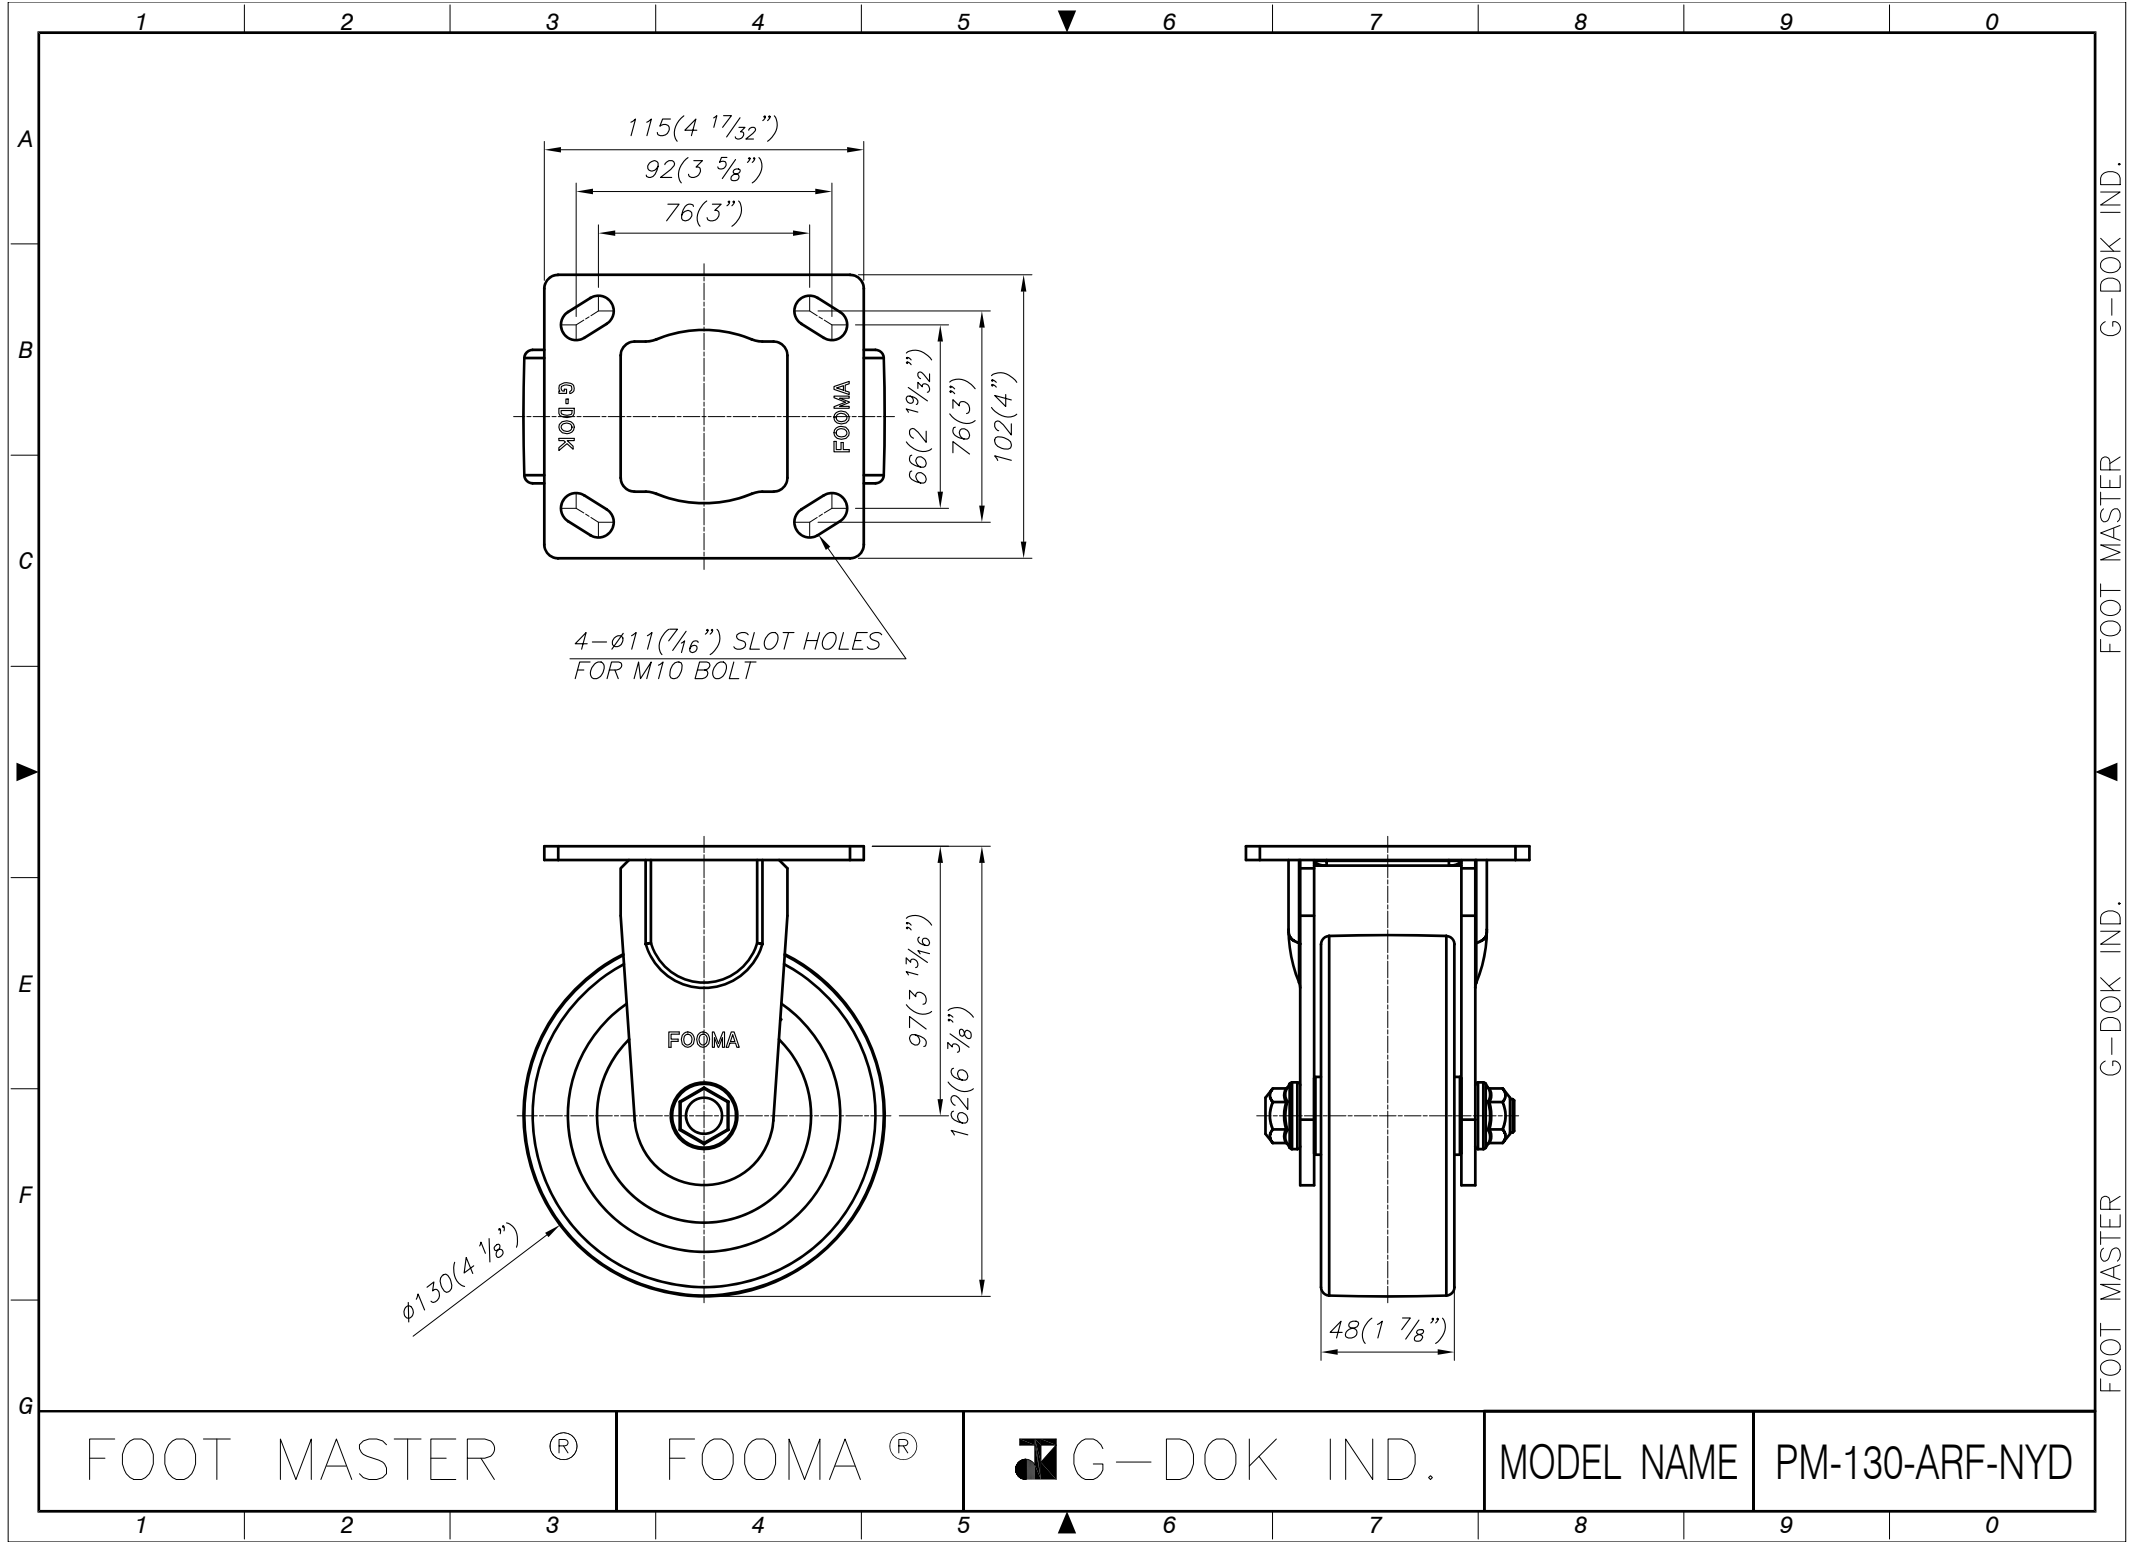

4- ϕ 11(7/16") SLOT HOLES
FOR M10 BOLT

FOOT MASTER[®]

FOOMA[®]

 G-DOK IND.

MODEL NAME

PM-130-ASF-NYD

FOOT MASTER G-DOK IND. FOOT MASTER G-DOK IND.

G-DOK IND.

FOOT MASTER

G-DOK IND.

FOOT MASTER

FOOT MASTER[®]

FOOMA[®]

 G-DOK IND.

MODEL NAME

PM-130-ARF-NYD