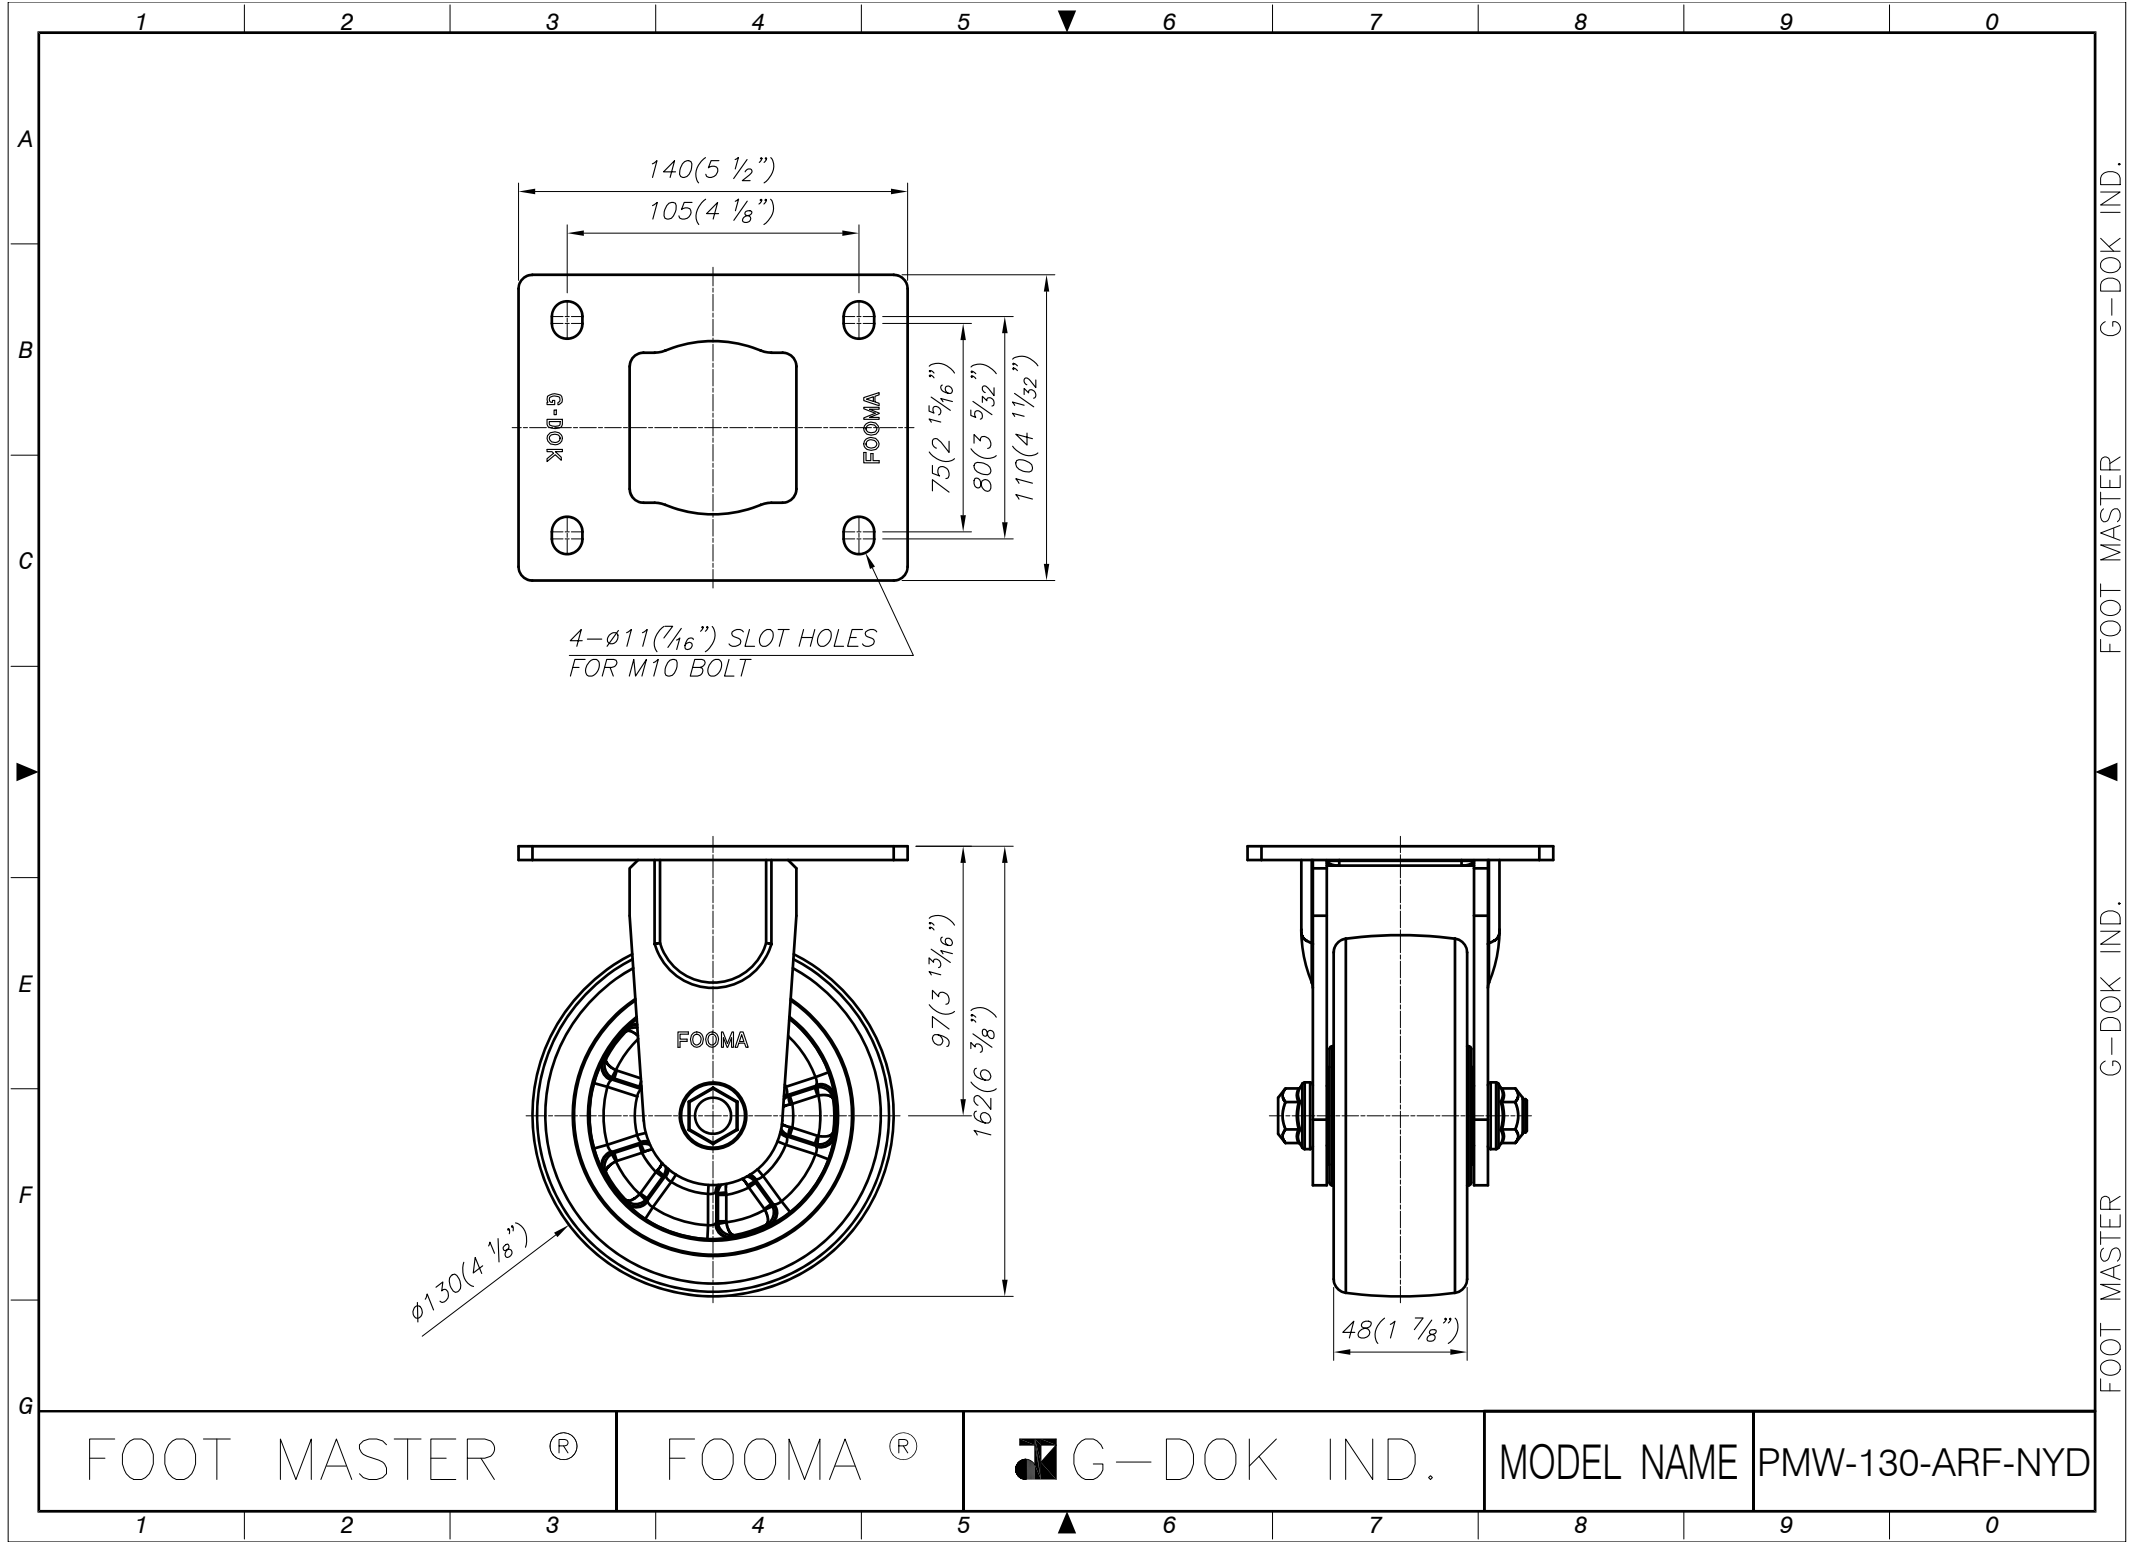

FOOT MASTER[®]

FOOMA[®]

 G-DOK IND.

MODEL NAME PMW-130-ASF-NYD

FOOT MASTER G-DOK IND.

FOOT MASTER®

FOOMA®

G-DOK IND.

MODEL NAME PMW-130-BSF-NYD

FOOT MASTER G-DOK IND. FOOT MASTER G-DOK IND.

4- ϕ 11(7/16") SLOT HOLES
FOR M10 BOLT

FOOT MASTER[®]

FOOMA[®]

 G-DOK IND.

MODEL NAME

PMW-130-ARF-NYD