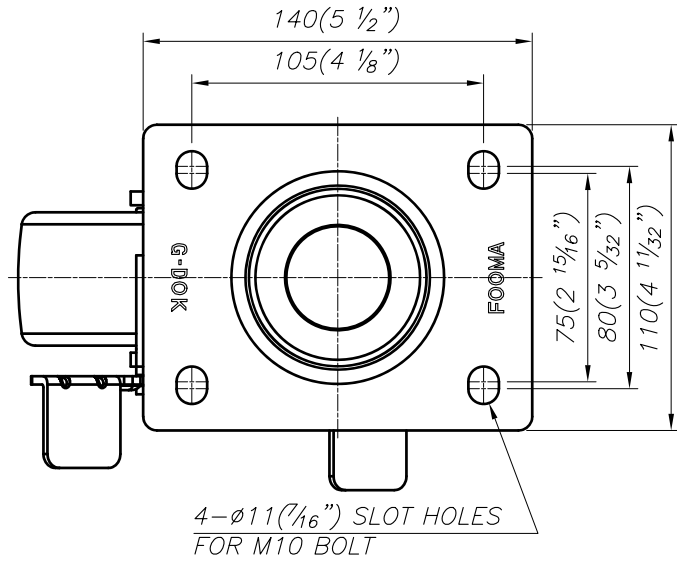

FOOT MASTER[®]

FOOMA[®]

 G-DOK IND.

MODEL NAME PMW-130-ASF-NYD

FOOT MASTER G-DOK IND.

FOOT MASTER®

FOOMA®

G-DOK IND.

MODEL NAME PMW-130-BSF-NYD

FOOT MASTER G-DOK IND. FOOT MASTER G-DOK IND.

4- ϕ 11(7/16") SLOT HOLES
FOR M10 BOLT

FOOT MASTER[®]

FOOMA[®]

 G-DOK IND.

MODEL NAME

PMW-130-ARF-NYD