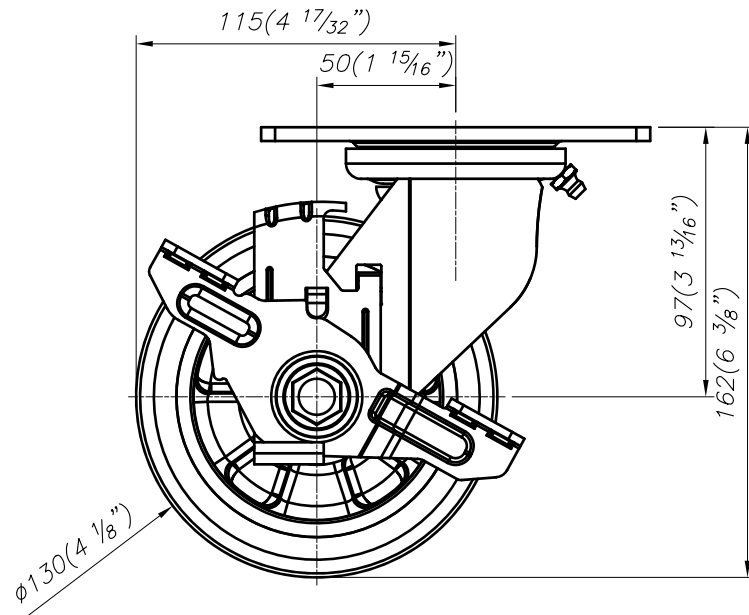

FOOT MASTER[®]

FOOMA[®]

 G-DOK IND.

MODEL NAME PMW-130-ASF-NYD

FOOT MASTER G-DOK IND.

FOOT MASTER®

FOOMA®

G-DOK IND.

MODEL NAME PMW-130-BSF-NYD

FOOT MASTER G-DOK IND. FOOT MASTER G-DOK IND.

4- ϕ 11(7/16") SLOT HOLES
FOR M10 BOLT

FOOT MASTER[®]

FOOMA[®]

 G-DOK IND.

MODEL NAME

PMW-130-ARF-NYD