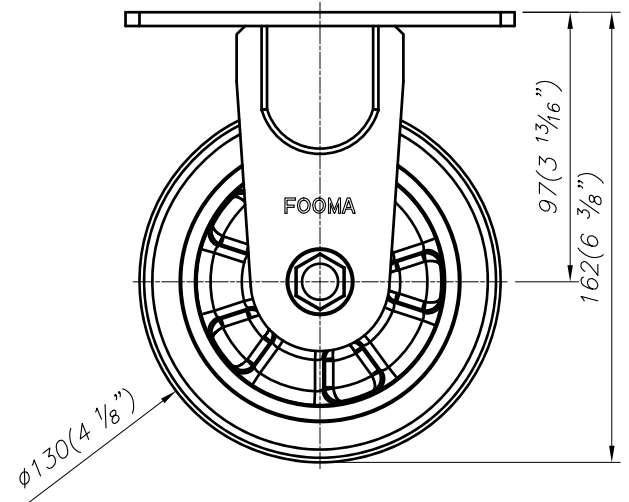

FOOT MASTER[®]

FOOMA[®]

 G-DOK IND.

MODEL NAME PMW-130-ASF-NYD

FOOT MASTER G-DOK IND.

FOOT MASTER®

FOOMA®

G-DOK IND.

MODEL NAME PMW-130-BSF-NYD

FOOT MASTER G-DOK IND. FOOT MASTER G-DOK IND.

4- ϕ 11(7/16") SLOT HOLES
FOR M10 BOLT

FOOT MASTER[®]

FOOMA[®]

 G-DOK IND.

MODEL NAME

PMW-130-ARF-NYD