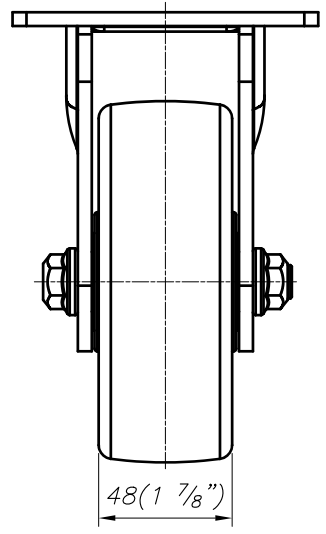

FOOT MASTER[®]

FOOMA[®]

 G-DOK IND.

MODEL NAME PMW-130-ASF-NYD

FOOT MASTER G-DOK IND.

FOOT MASTER®

FOOMA®

G-DOK IND.

MODEL NAME PMW-130-BSF-NYD

FOOT MASTER G-DOK IND. FOOT MASTER G-DOK IND.

4- ϕ 11(7/16") SLOT HOLES
FOR M10 BOLT

FOOT MASTER[®]

FOOMA[®]

 G-DOK IND.

MODEL NAME

PMW-130-ARF-NYD