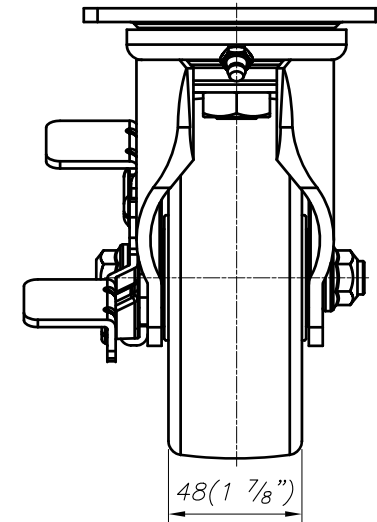

FOOT MASTER[®]

FOOMA[®]

 G-DOK IND.

MODEL NAME PMW-130-ASF-NYD

FOOT MASTER G-DOK IND.

FOOT MASTER®

FOOMA®

G-DOK IND.

MODEL NAME PMW-130-BSF-NYD

FOOT MASTER G-DOK IND. FOOT MASTER G-DOK IND.

4- ϕ 11(7/16") SLOT HOLES
FOR M10 BOLT

FOOT MASTER[®]

FOOMA[®]

 G-DOK IND.

MODEL NAME

PMW-130-ARF-NYD