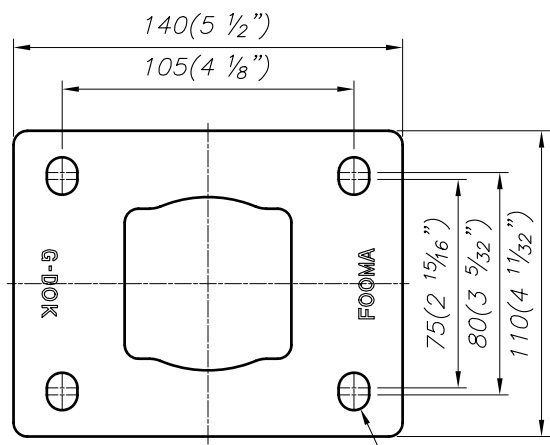

FOOT MASTER[®]

FOOMA[®]

 G-DOK IND.

MODEL NAME PMW-130-ASF-NYD

FOOT MASTER G-DOK IND.

FOOT MASTER®

FOOMA®

G-DOK IND.

MODEL NAME PMW-130-BSF-NYD

FOOT MASTER G-DOK IND. FOOT MASTER G-DOK IND.

4- ϕ 11(7/16") SLOT HOLES
FOR M10 BOLT

FOOT MASTER[®]

FOOMA[®]

 G-DOK IND.

MODEL NAME

PMW-130-ARF-NYD