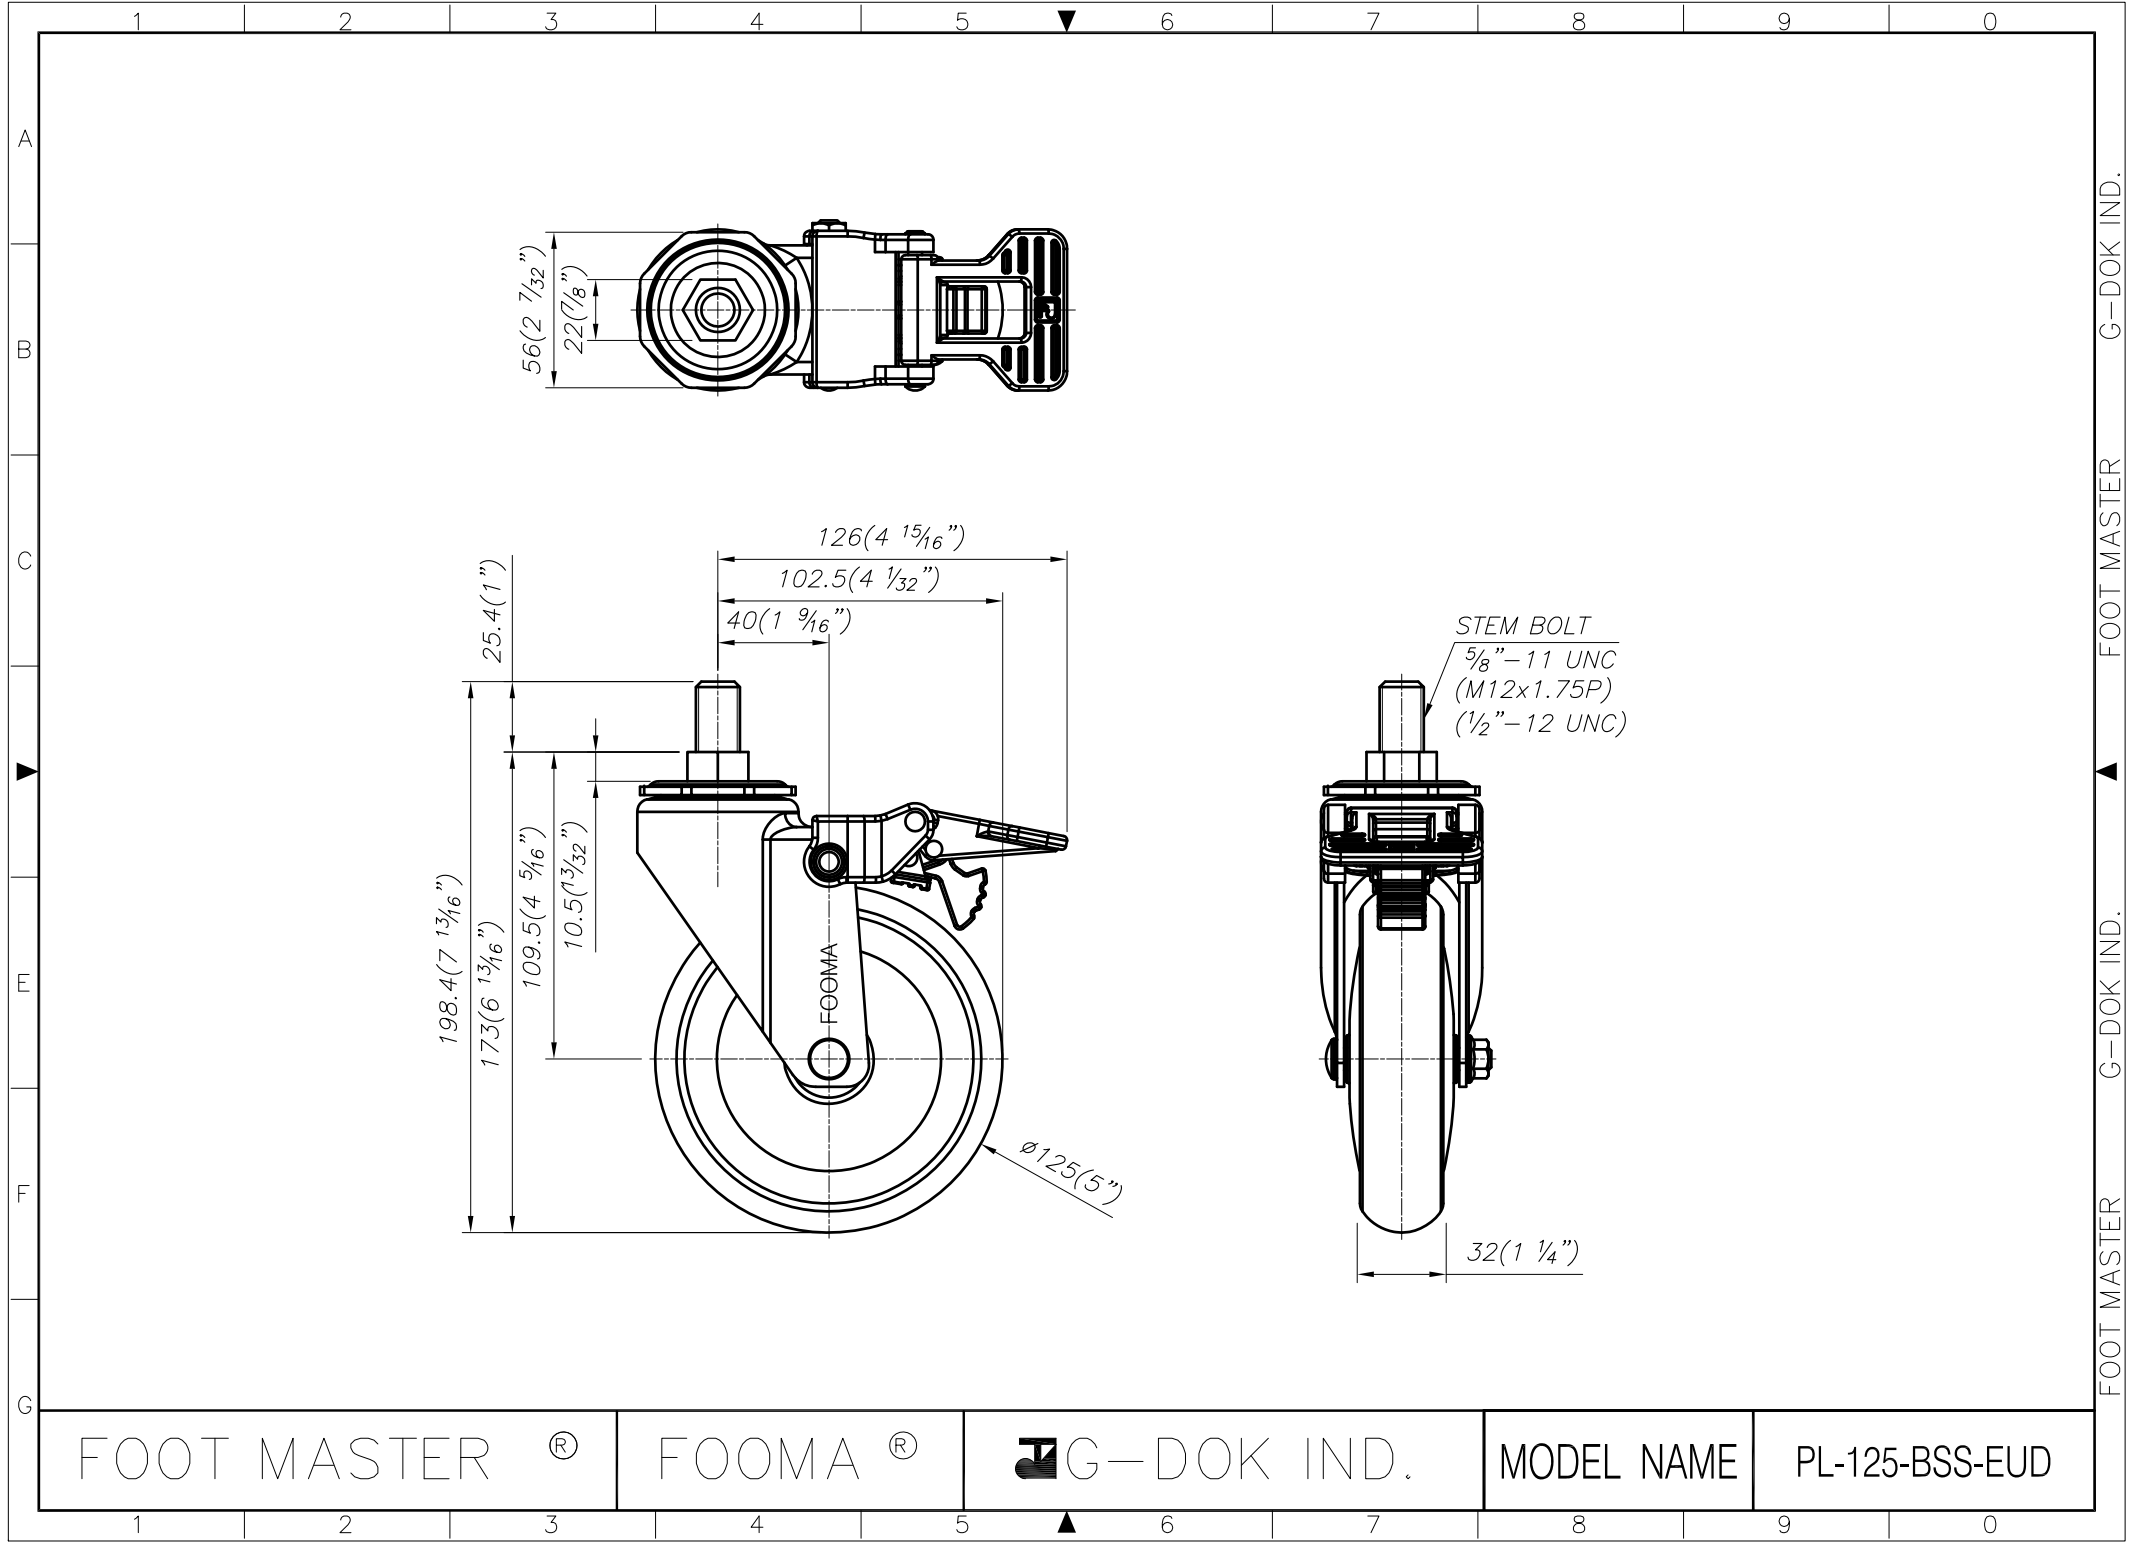

FOOT MASTER[®]

FOOMA[®]

G-DOK IND.

MODEL NAME

PL-125-ASS-EUD

FOOT MASTER G-DOK IND. FOOT MASTER G-DOK IND.

FOOT MASTER[®]

FOOMA[®]

G-DOK IND.

MODEL NAME

PL-125-BSS-EUD

G-DOK IND.

FOOT MASTER

G-DOK IND.

FOOT MASTER