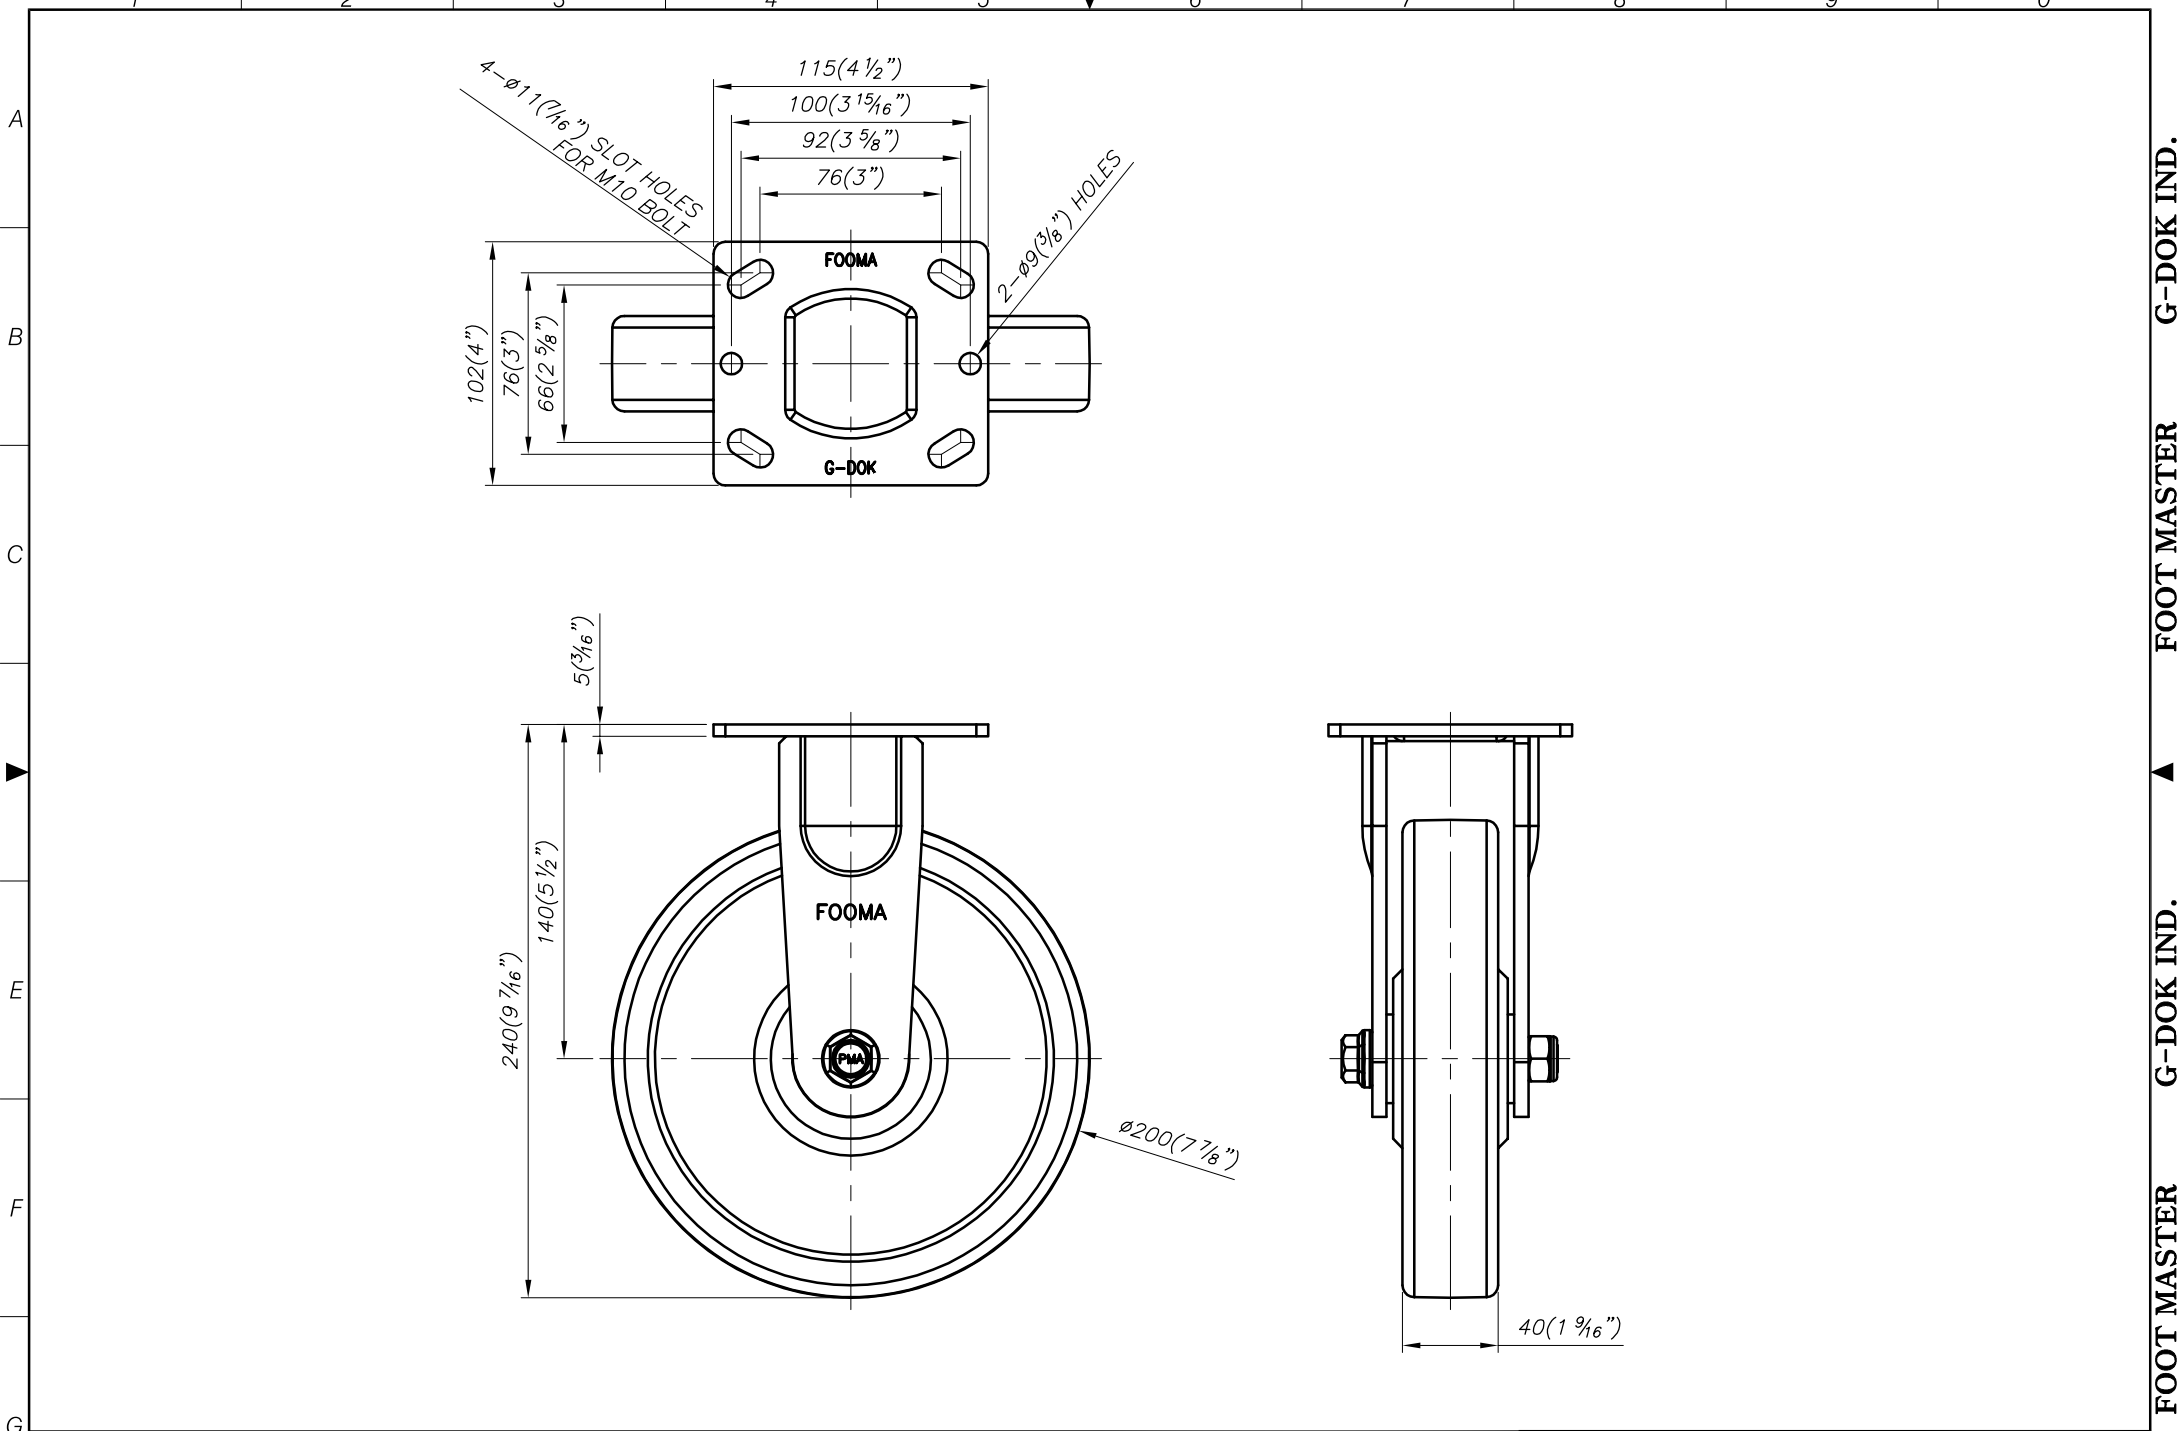

FOOT MASTER®

FOOMA®

G-DOK IND.

MODEL NAME

PLM-200-ASF-MCD

FOOT MASTER G-DOK IND. FOOT MASTER G-DOK IND.

FOOT MASTER®

FOOMA®

G-DOK IND.

MODEL NAME

PLM-200-BSF-MCD

FOOT MASTER G-DOK IND. FOOT MASTER G-DOK IND. FOOT MASTER G-DOK IND.

FOOT MASTER®

FOOMA®

G-DOK IND.

MODEL NAME