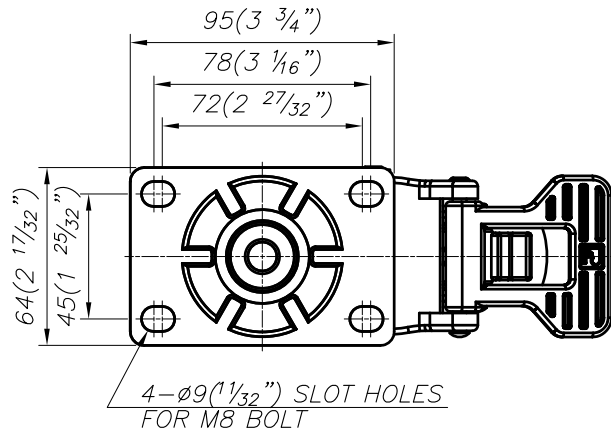

FOOT MASTER®

FOOMA®

G-DOK IND.

MODEL NAME

PL-125-ASF-HRS

G-DOK IND.

FOOT MASTER

G-DOK IND.

FOOT MASTER

FOOT MASTER[®]

FOOMA[®]

G-DOK IND.

MODEL NAME

PL-125-BSF-HRS

G-DOK IND.

FOOT MASTER