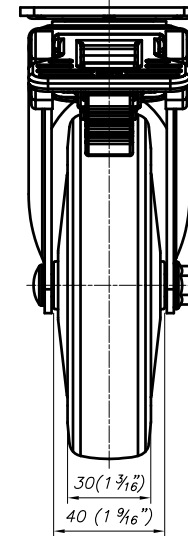

FOOT MASTER®

FOOMA®

G-DOK IND.

MODEL NAME

PL-125-ASF-HRS

G-DOK IND.

FOOT MASTER

G-DOK IND.

FOOT MASTER

FOOT MASTER[®]

FOOMA[®]

G-DOK IND.

MODEL NAME

PL-125-BSF-HRS

G-DOK IND.

FOOT MASTER