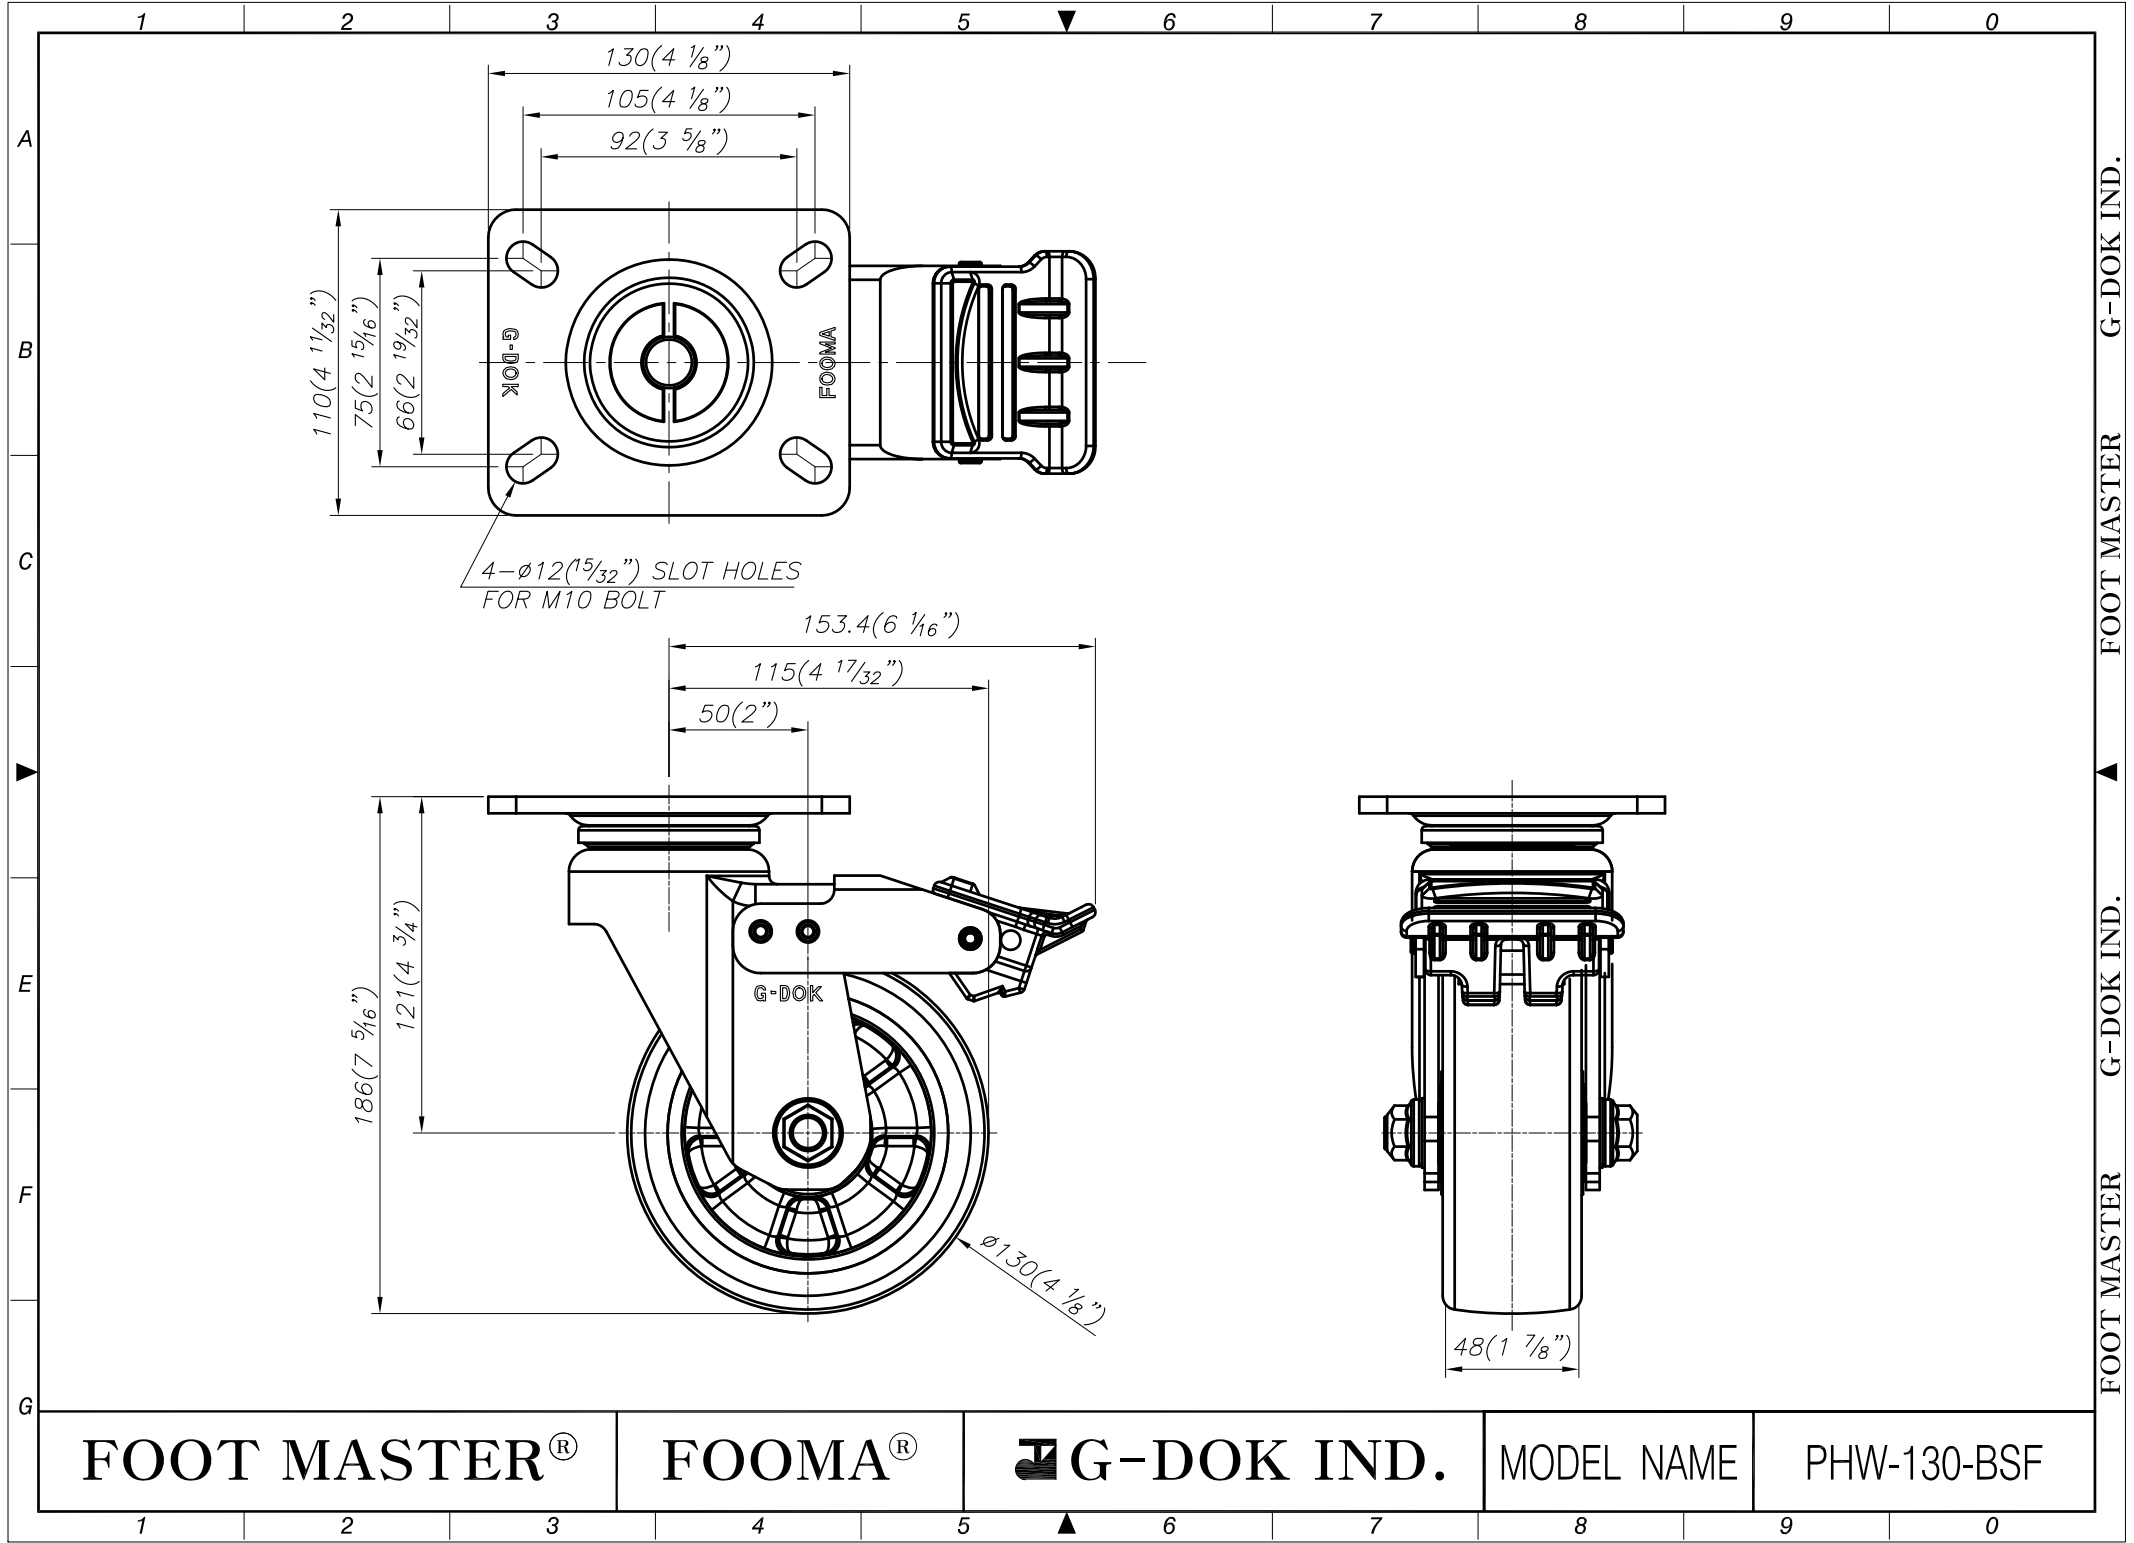

FOOT MASTER®

FOOMA®

G-DOK IND.

MODEL NAME

PHW-130-ASF

FOOT MASTER G-DOK IND. FOOT MASTER G-DOK IND.

FOOT MASTER®

FOOMA®

G-DOK IND.

MODEL NAME

PHW-130-BSF

FOOT MASTER G-DOK IND. FOOT MASTER G-DOK IND.

4- $\phi 12(1\frac{5}{32})$ SLOT HOLES
FOR M10 BOLT

FOOT MASTER®

FOOMA®

 G-DOK IND.

MODEL NAME

PHW-130-ARF

FOOT MASTER G-DOK IND. ▲ FOOT MASTER G-DOK IND. ▼