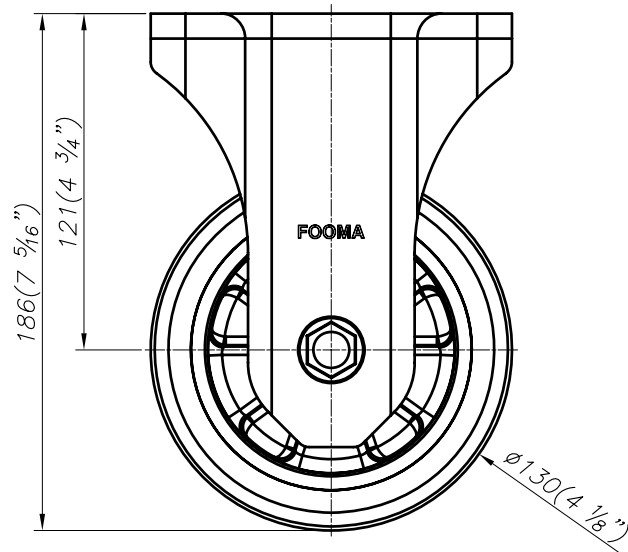

G-DOK IND.

MODEL NAME

PHW-130-BSF

FOOT MASTER G-DOK IND. FOOT MASTER G-DOK IND.

4- $\phi 12(1\frac{5}{32})$ SLOT HOLES
FOR M10 BOLT

FOOT MASTER®

FOOMA®

 G-DOK IND.

MODEL NAME

PHW-130-ARF

FOOT MASTER G-DOK IND. ▲ FOOT MASTER G-DOK IND. ▼