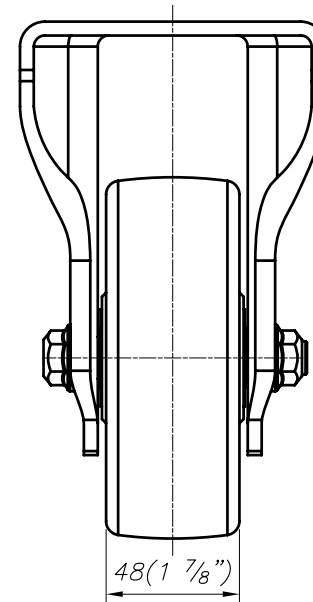

G-DOK IND.

MODEL NAME

PHW-130-BSF

FOOT MASTER G-DOK IND. FOOT MASTER G-DOK IND.

4- $\phi 12(1\frac{5}{32})$ SLOT HOLES
FOR M10 BOLT

FOOT MASTER®

FOOMA®

 G-DOK IND.

MODEL NAME

PHW-130-ARF

FOOT MASTER G-DOK IND. ▲ FOOT MASTER G-DOK IND. ▼