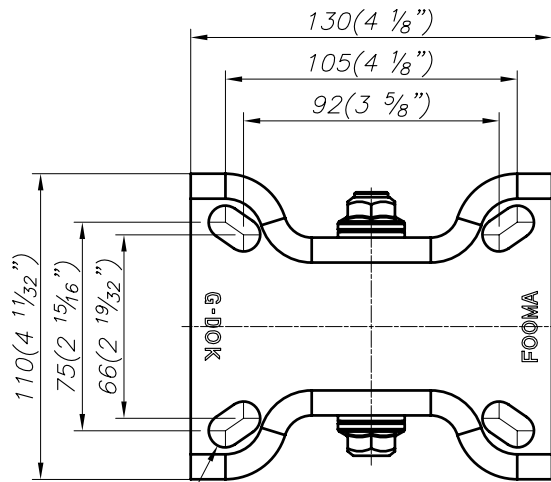

FOOT MASTER®

FOOMA®

G-DOK IND.

MODEL NAME

PHW-130-ASF

FOOT MASTER G-DOK IND. FOOT MASTER G-DOK IND.

FOOT MASTER®

FOOMA®

G-DOK IND.

MODEL NAME

PHW-130-BSF

FOOT MASTER G-DOK IND. FOOT MASTER G-DOK IND.

4- $\phi 12(1\frac{5}{32})$ SLOT HOLES
FOR M10 BOLT

FOOT MASTER®

FOOMA®

 G-DOK IND.

MODEL NAME

PHW-130-ARF

FOOT MASTER G-DOK IND. ▲ FOOT MASTER G-DOK IND. ▼