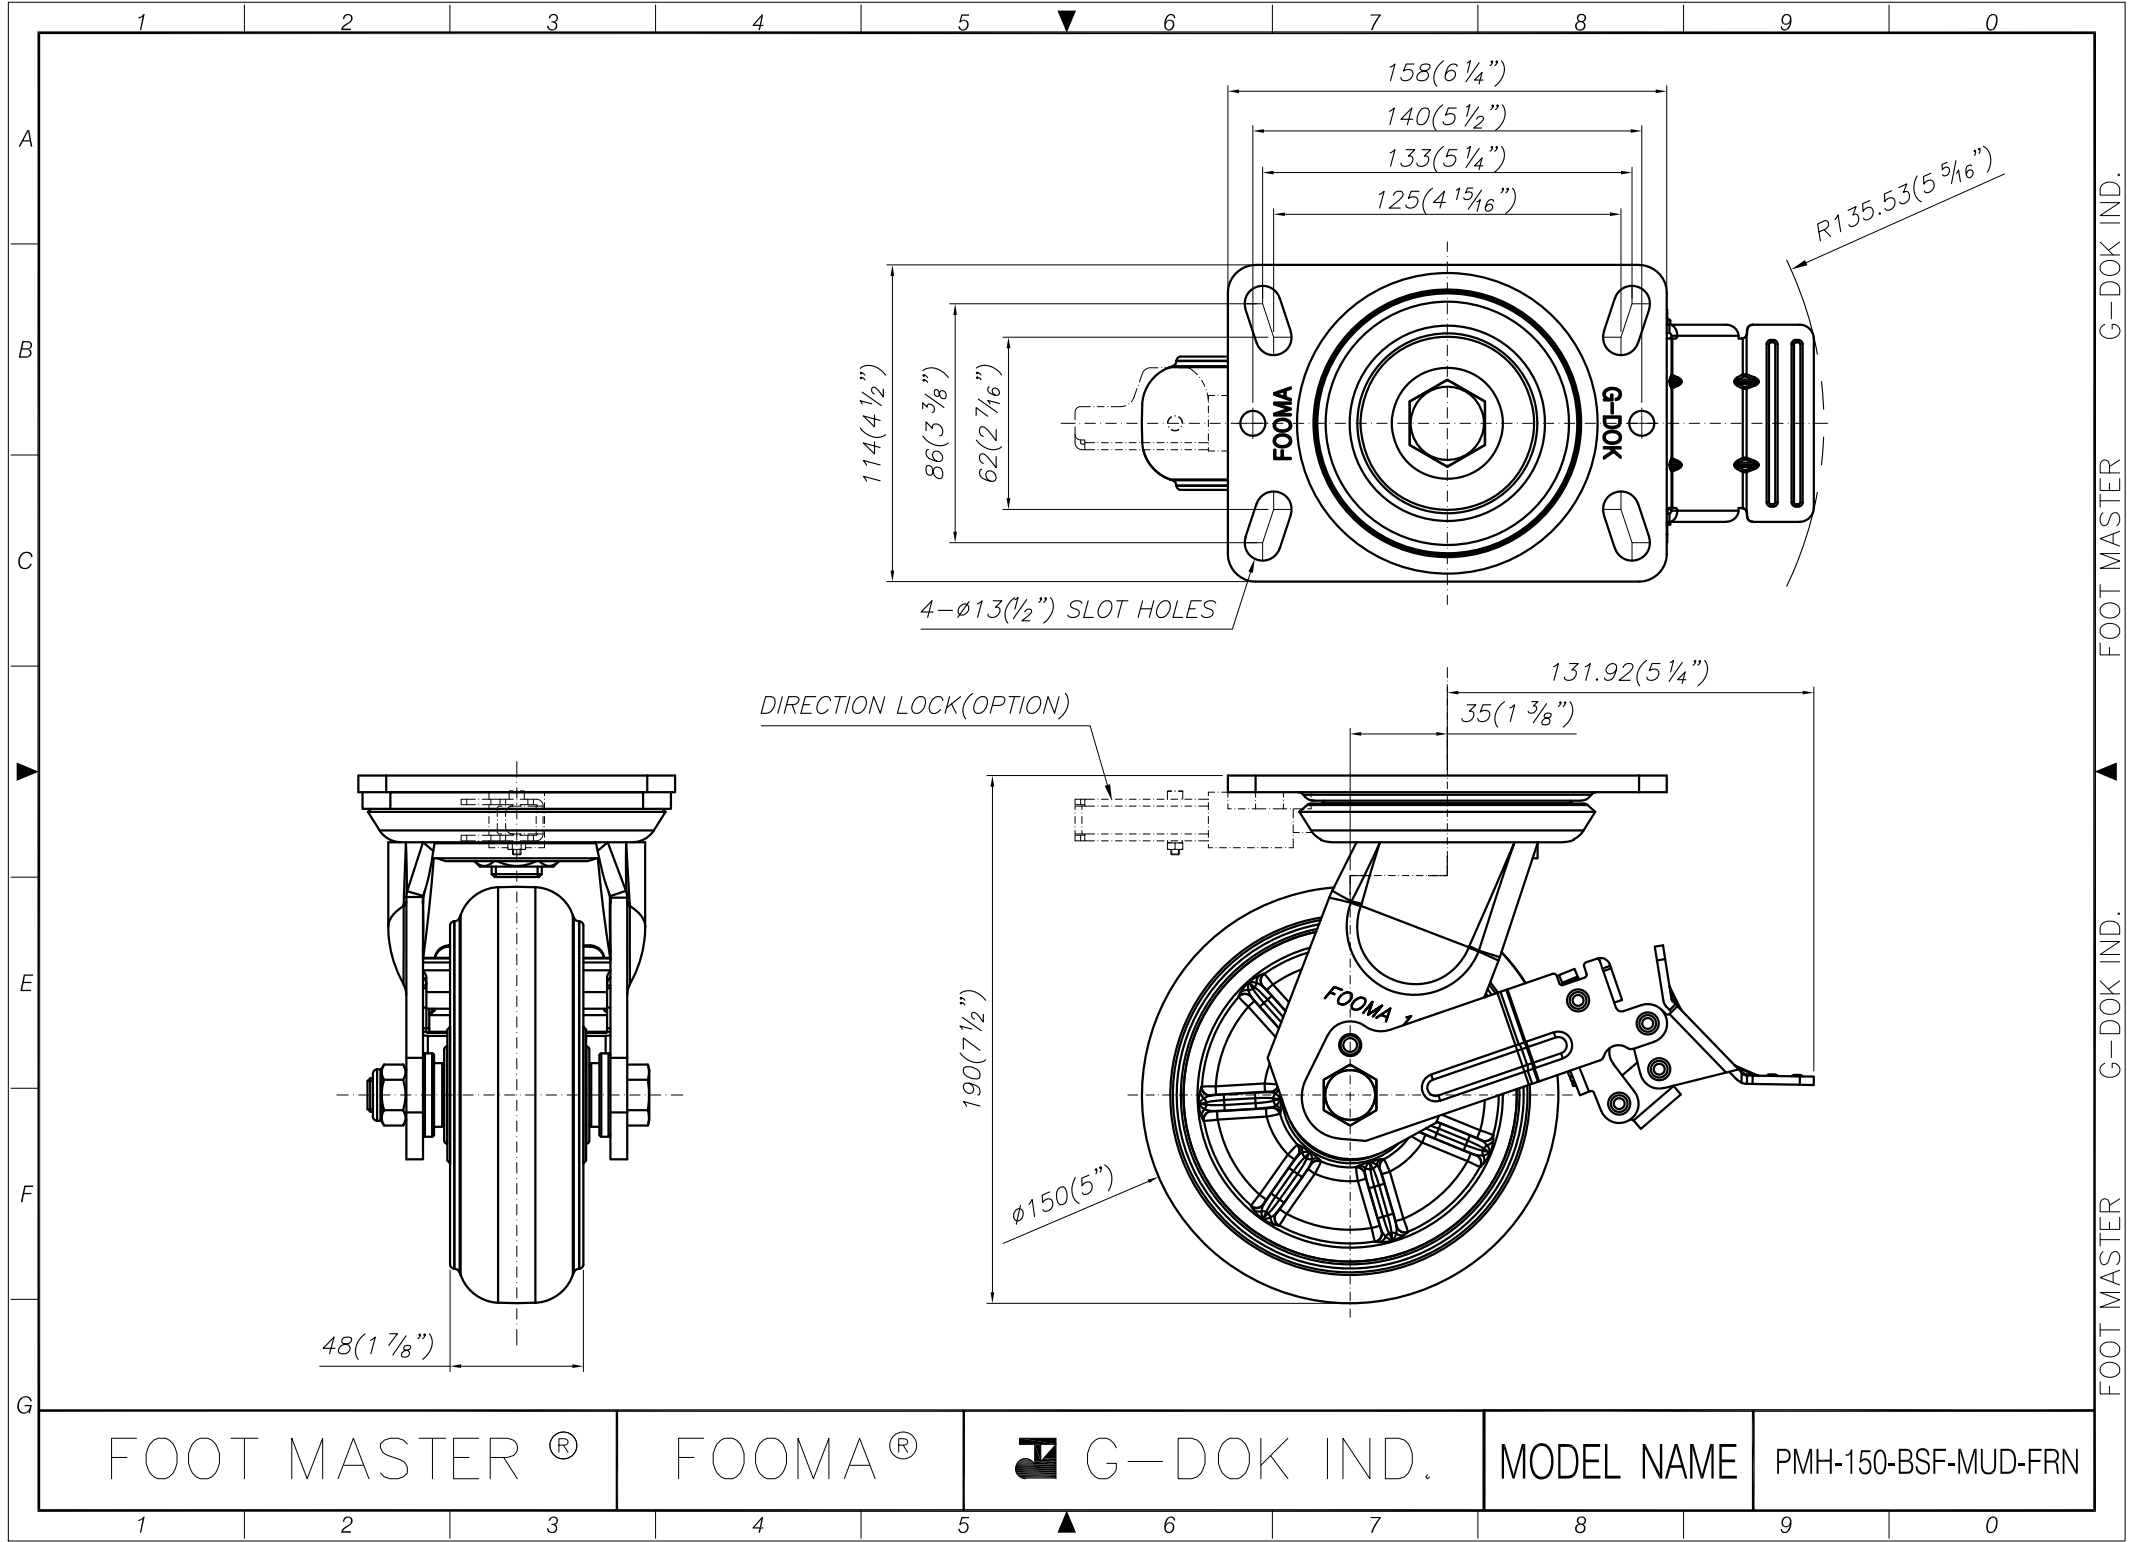

FOOT MASTER®

FOOMA®

G-DOK IND.

MODEL NAME

PMH-150-BSF-MUD-FRN

FOOT MASTER G-DOK IND. FOOT MASTER G-DOK IND.