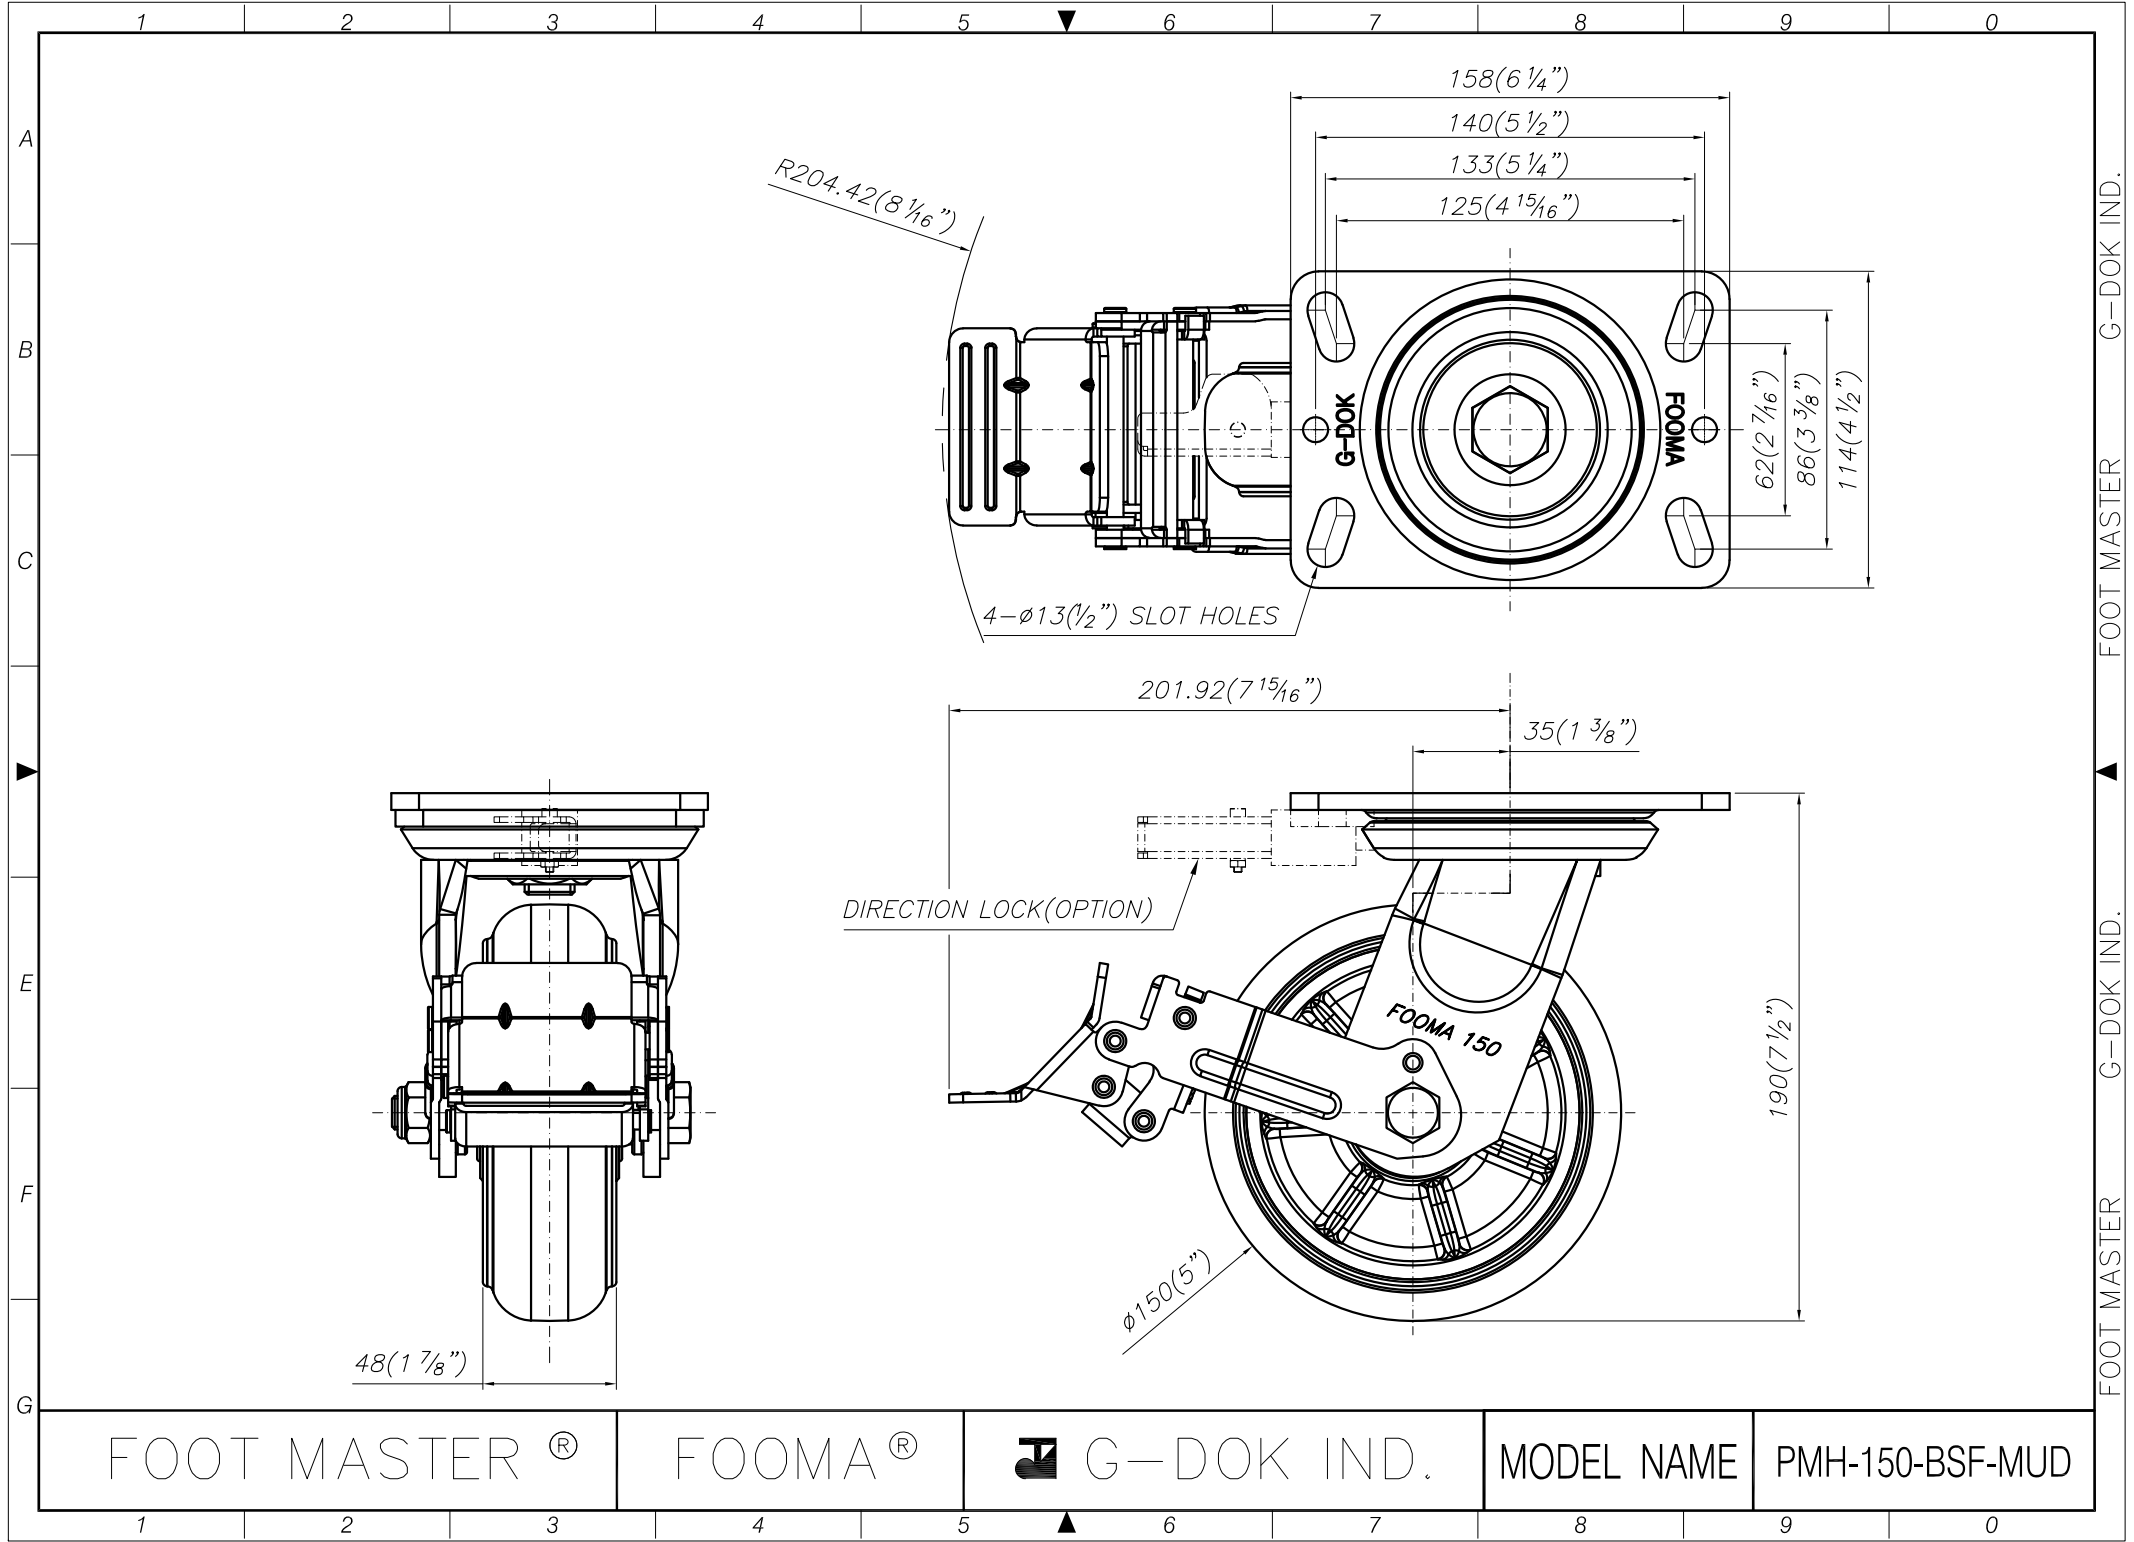

FOOT MASTER®

FOOMA®

G-DOK IND.

MODEL NAME

PMH-150-BSF-MUD

FOOT MASTER G-DOK IND.