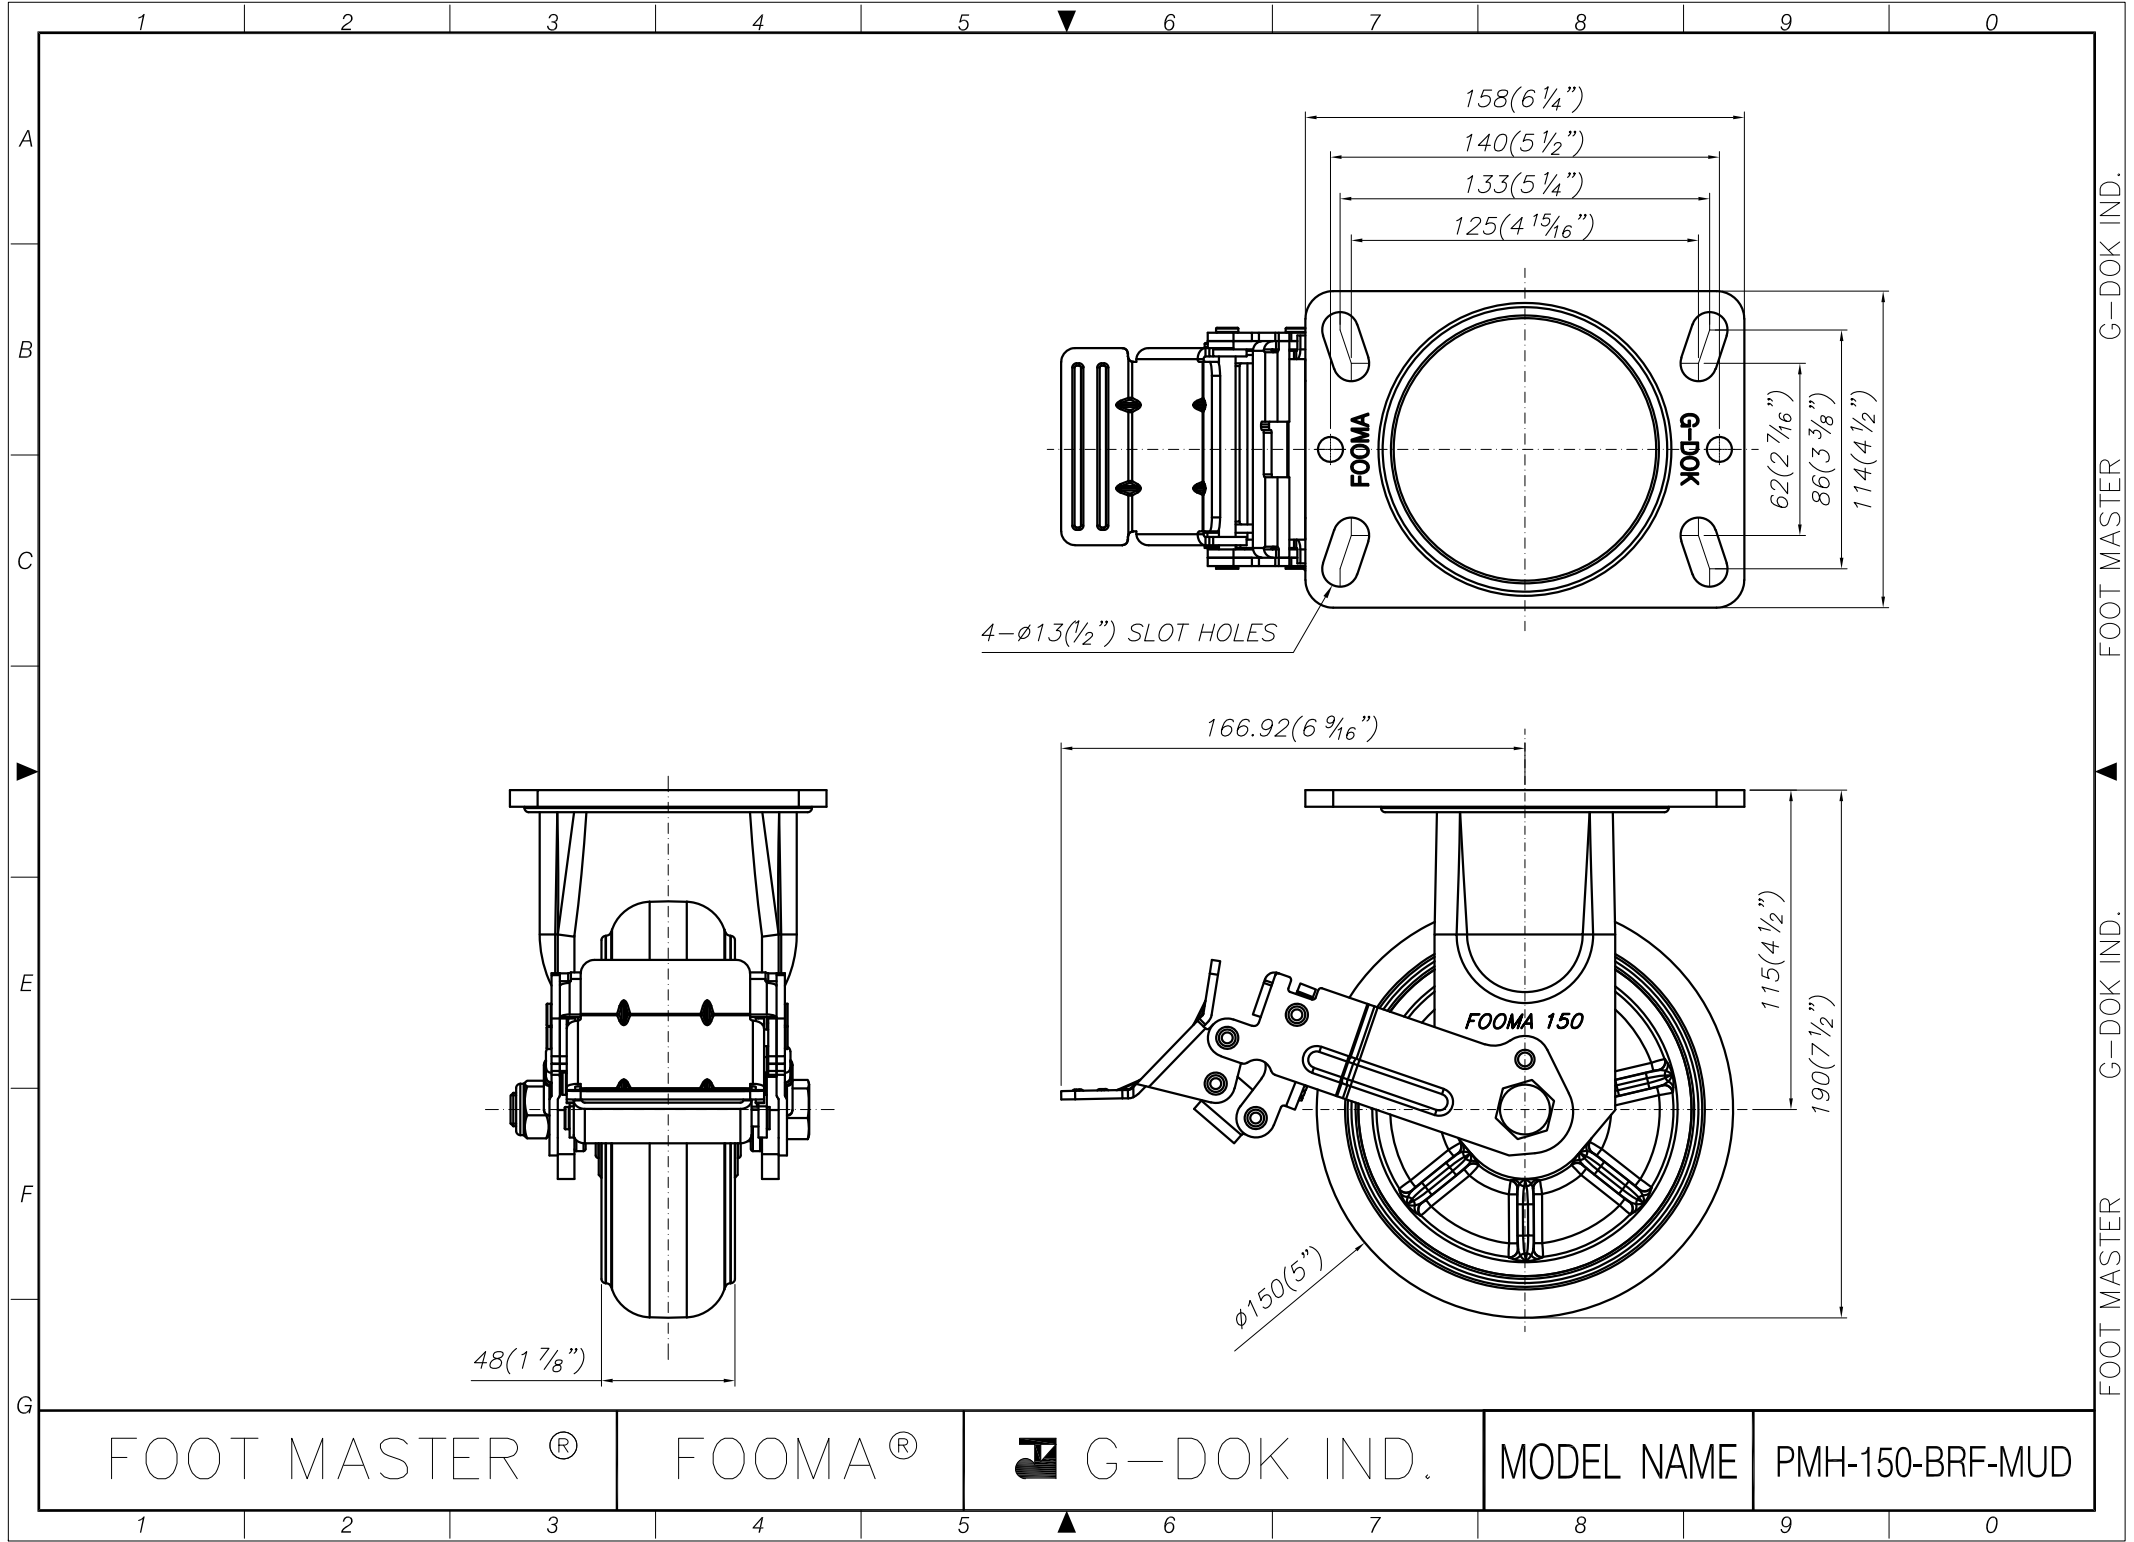

FOOT MASTER[®]

FOOMA[®]

 G-DOK IND.

MODEL NAME

PMH-150-ARF-MUD

FOOT MASTER G-DOK IND.

FOOT MASTER[®]

FOOMA[®]

G-DOK IND.

MODEL NAME

PMH-150-BRF-MUD

FOOT MASTER G-DOK IND.

FOOT MASTER®

FOOMA®

G-DOK IND.

MODEL NAME