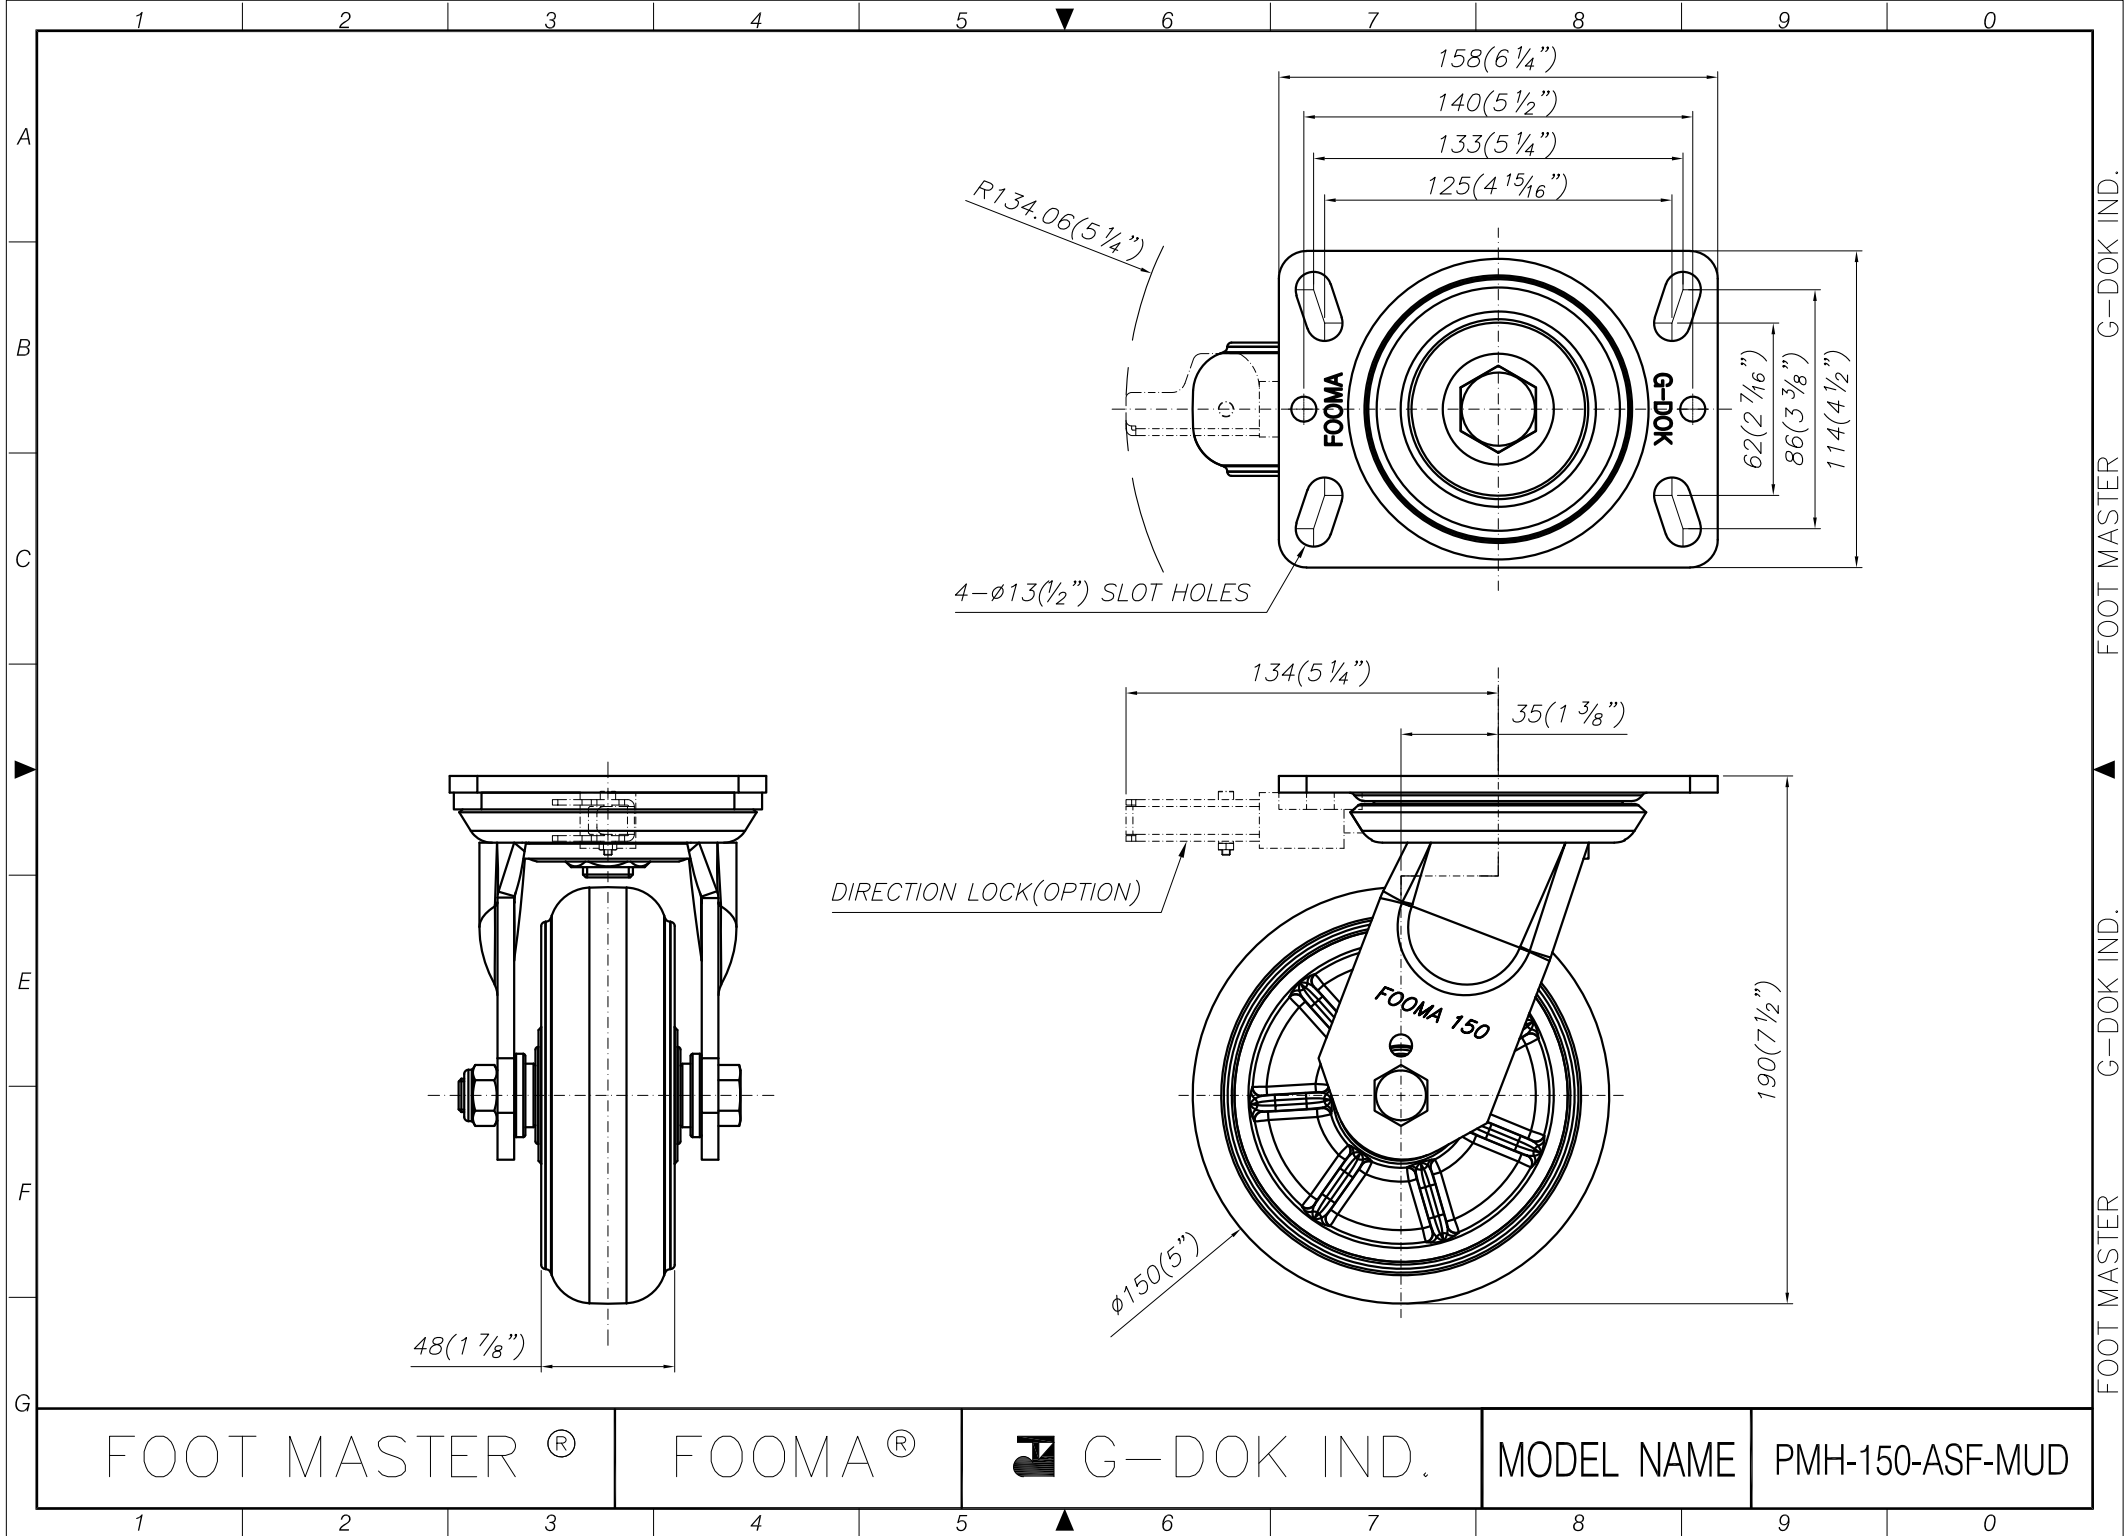

FOOT MASTER[®]

FOOMA[®]

 G-DOK IND.

MODEL NAME

PMH-150-ARF-MUD

FOOT MASTER G-DOK IND.

FOOT MASTER[®]

FOOMA[®]

G-DOK IND.

MODEL NAME

PMH-150-BRF-MUD

FOOT MASTER G-DOK IND.

FOOT MASTER®

FOOMA®

G-DOK IND.

MODEL NAME