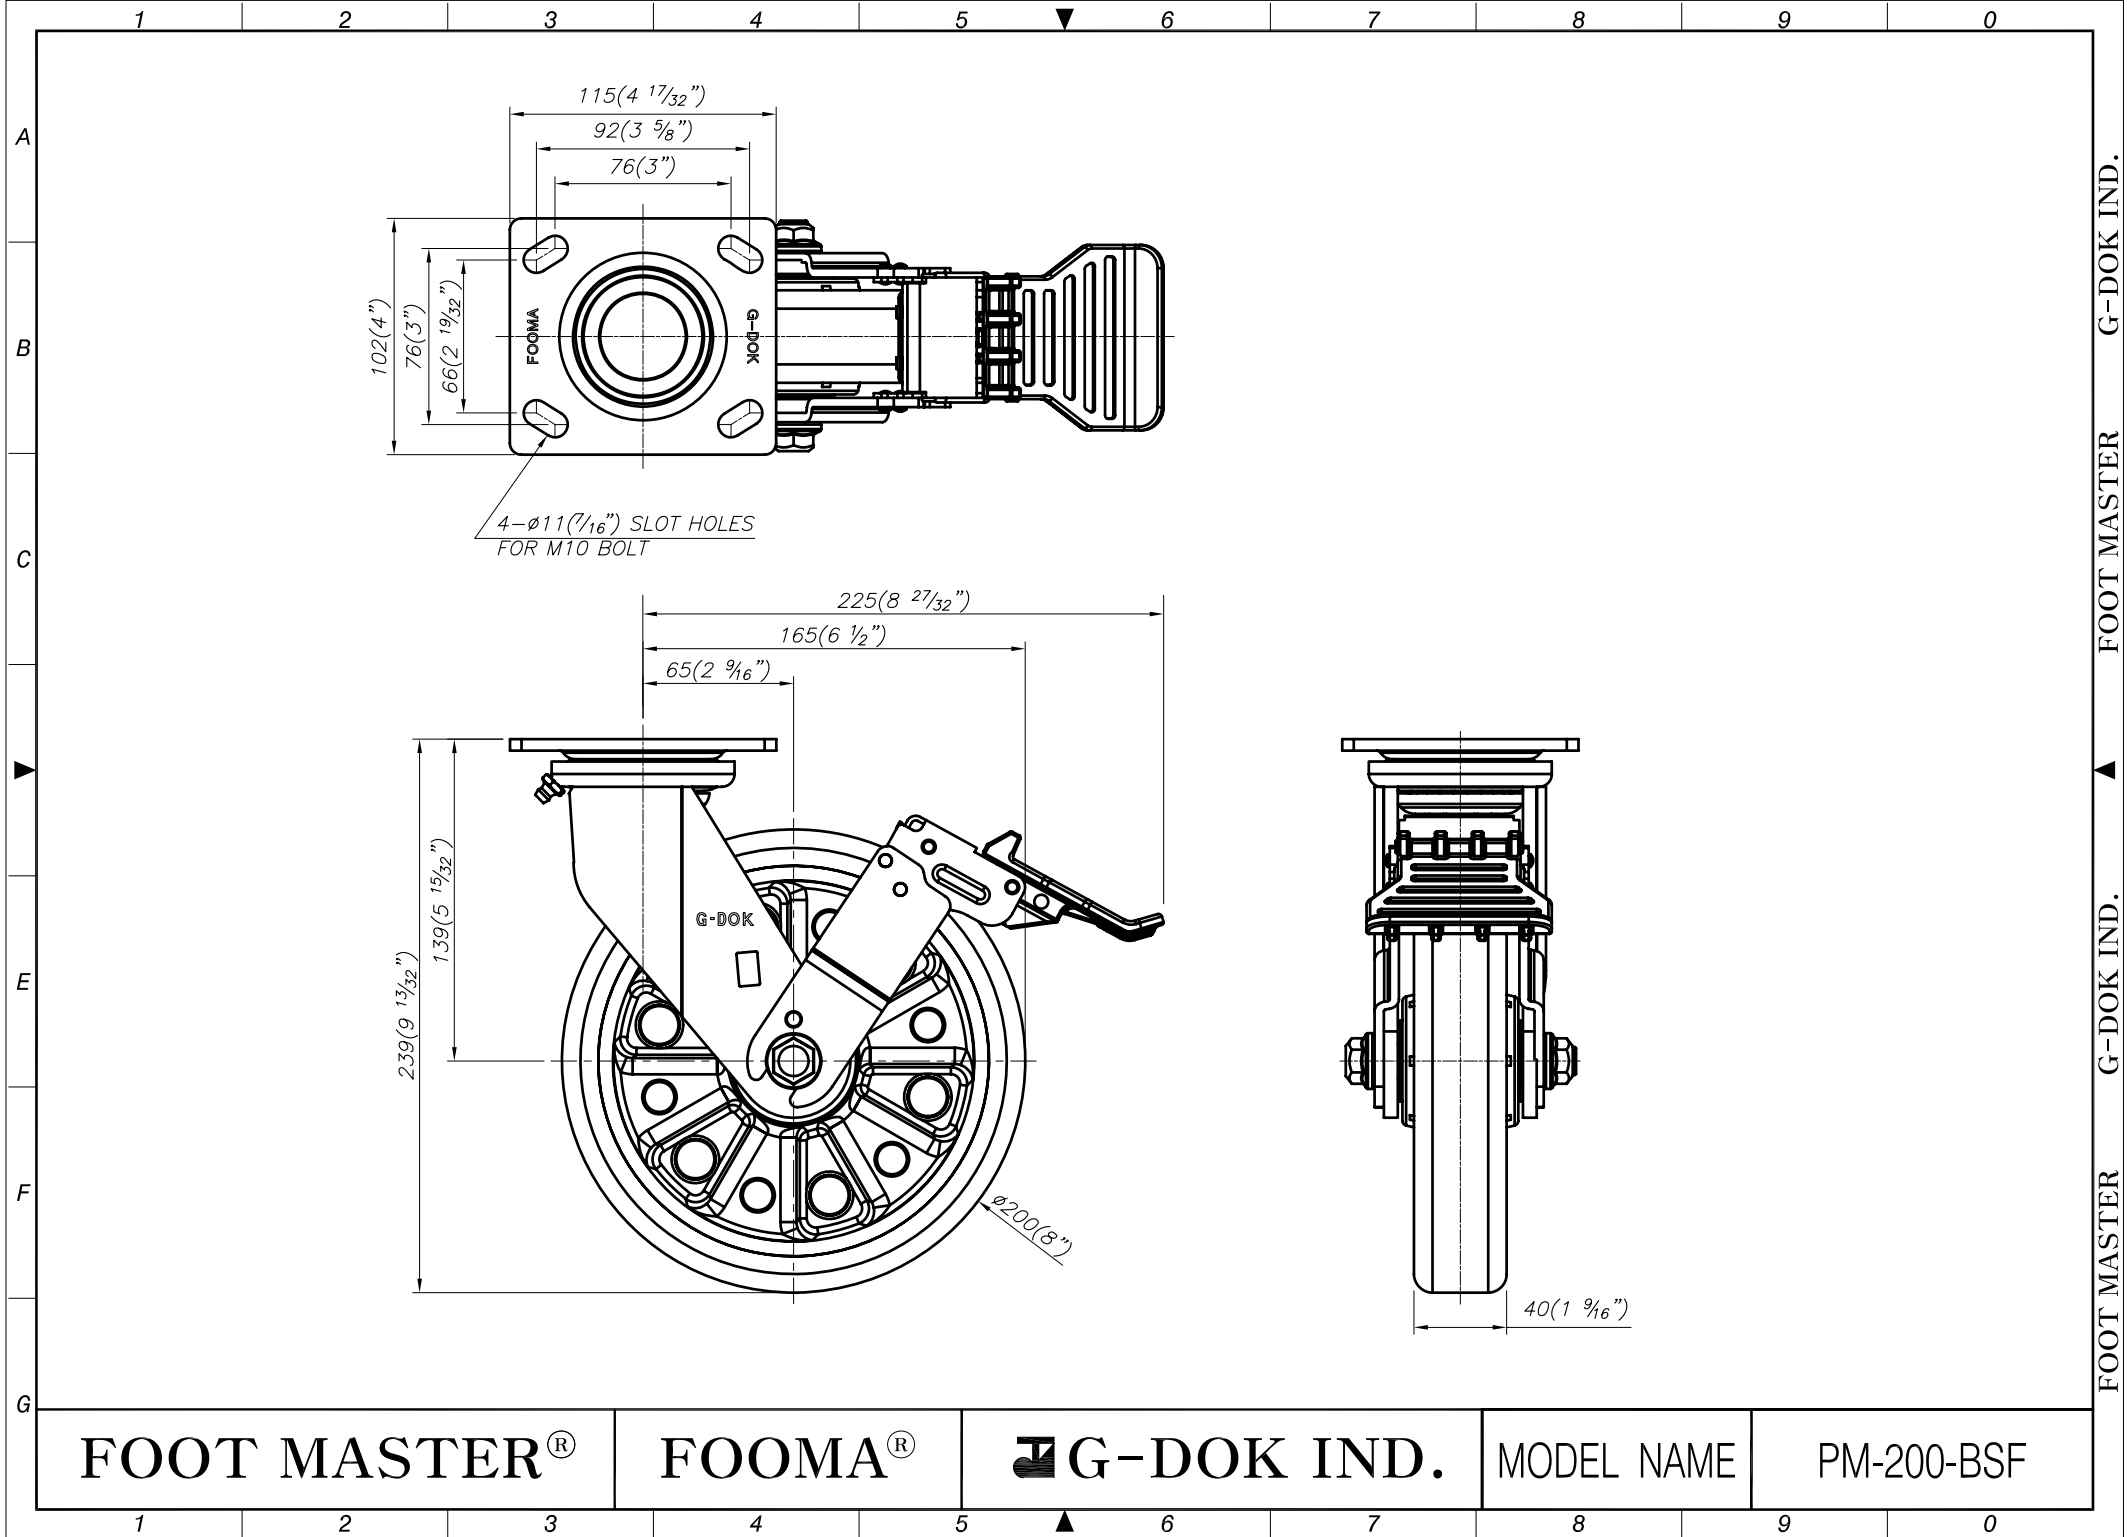

FOOT MASTER®

FOOMA®

G-DOK IND.

MODEL NAME

PM-200-ASF

G-DOK IND.

FOOT MASTER

G-DOK IND.

FOOT MASTER

FOOT MASTER®

FOOMA®

G-DOK IND.

MODEL NAME

PM-200-BSF

FOOT MASTER G-DOK IND. ▲

FOOT MASTER®

FOOMA®

G-DOK IND.

MODEL NAME

PM-200-ARF

FOOT MASTER G-DOK IND. ▲