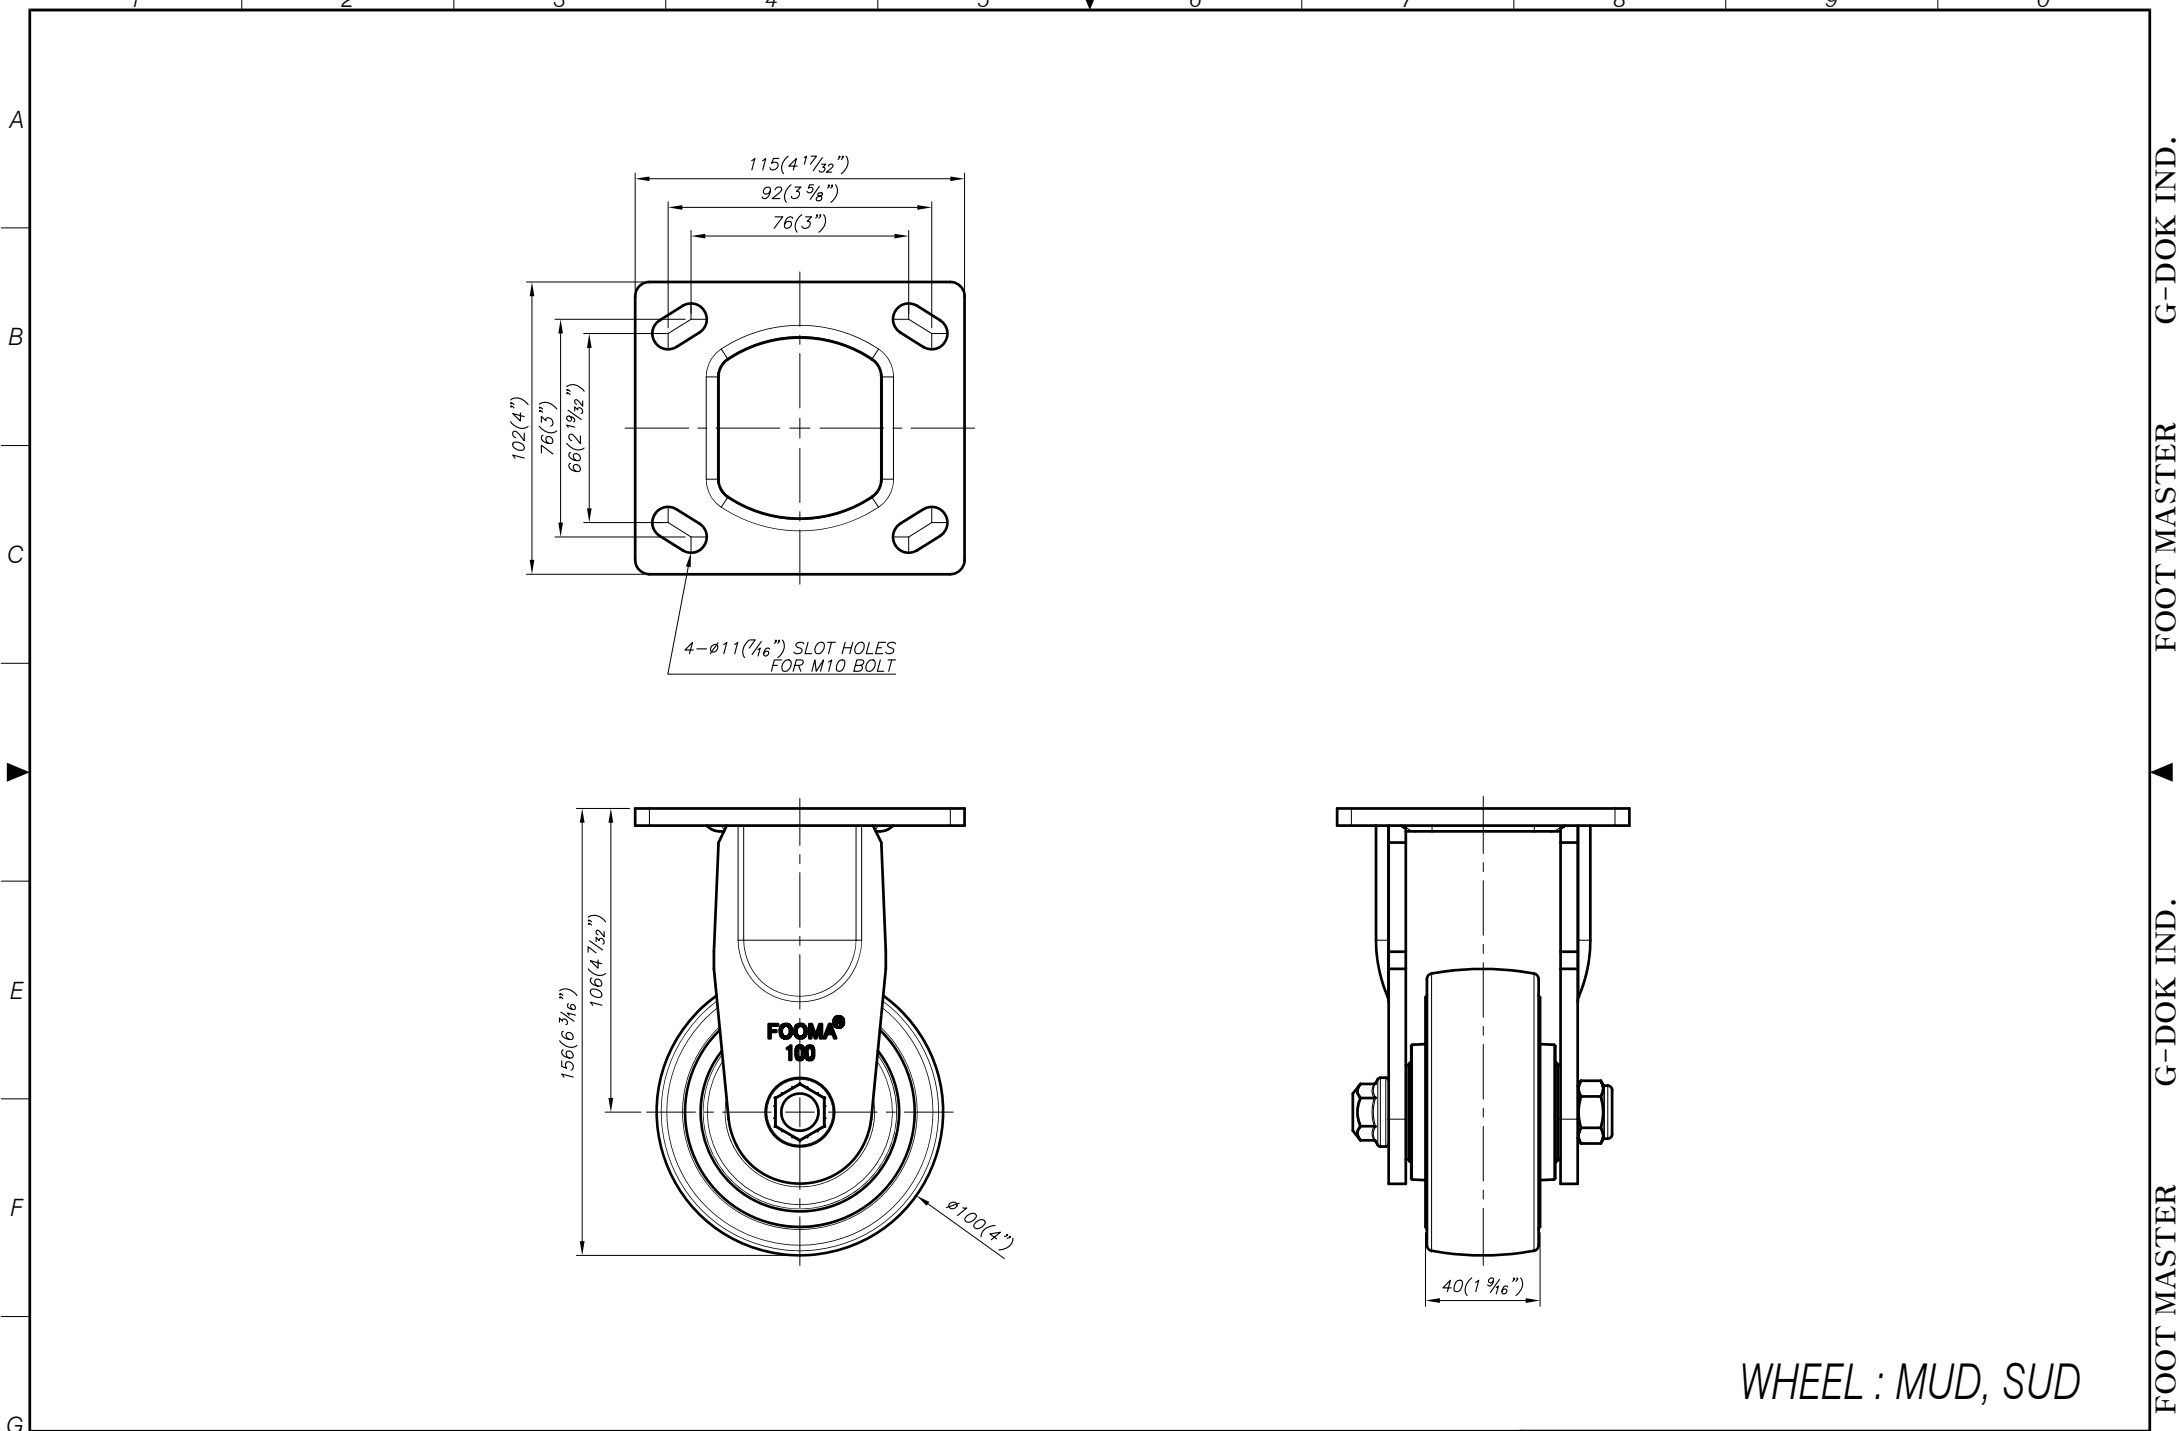

WHEEL : MUD, SUD

FOOT MASTER®

FOOMA®

G-DOK IND.

MODEL NAME

GH-100-ASF

FOOT MASTER G-DOK IND. FOOT MASTER G-DOK IND.

WHEEL : MUD, SUD

FOOT MASTER®

FOOMA®

G-DOK IND.

MODEL NAME

GH-100-ARF

A
B
C
E
F
G

FOOT MASTER G-DOK IND. FOOT MASTER G-DOK IND. FOOT MASTER G-DOK IND.

WHEEL : MUD, SUD