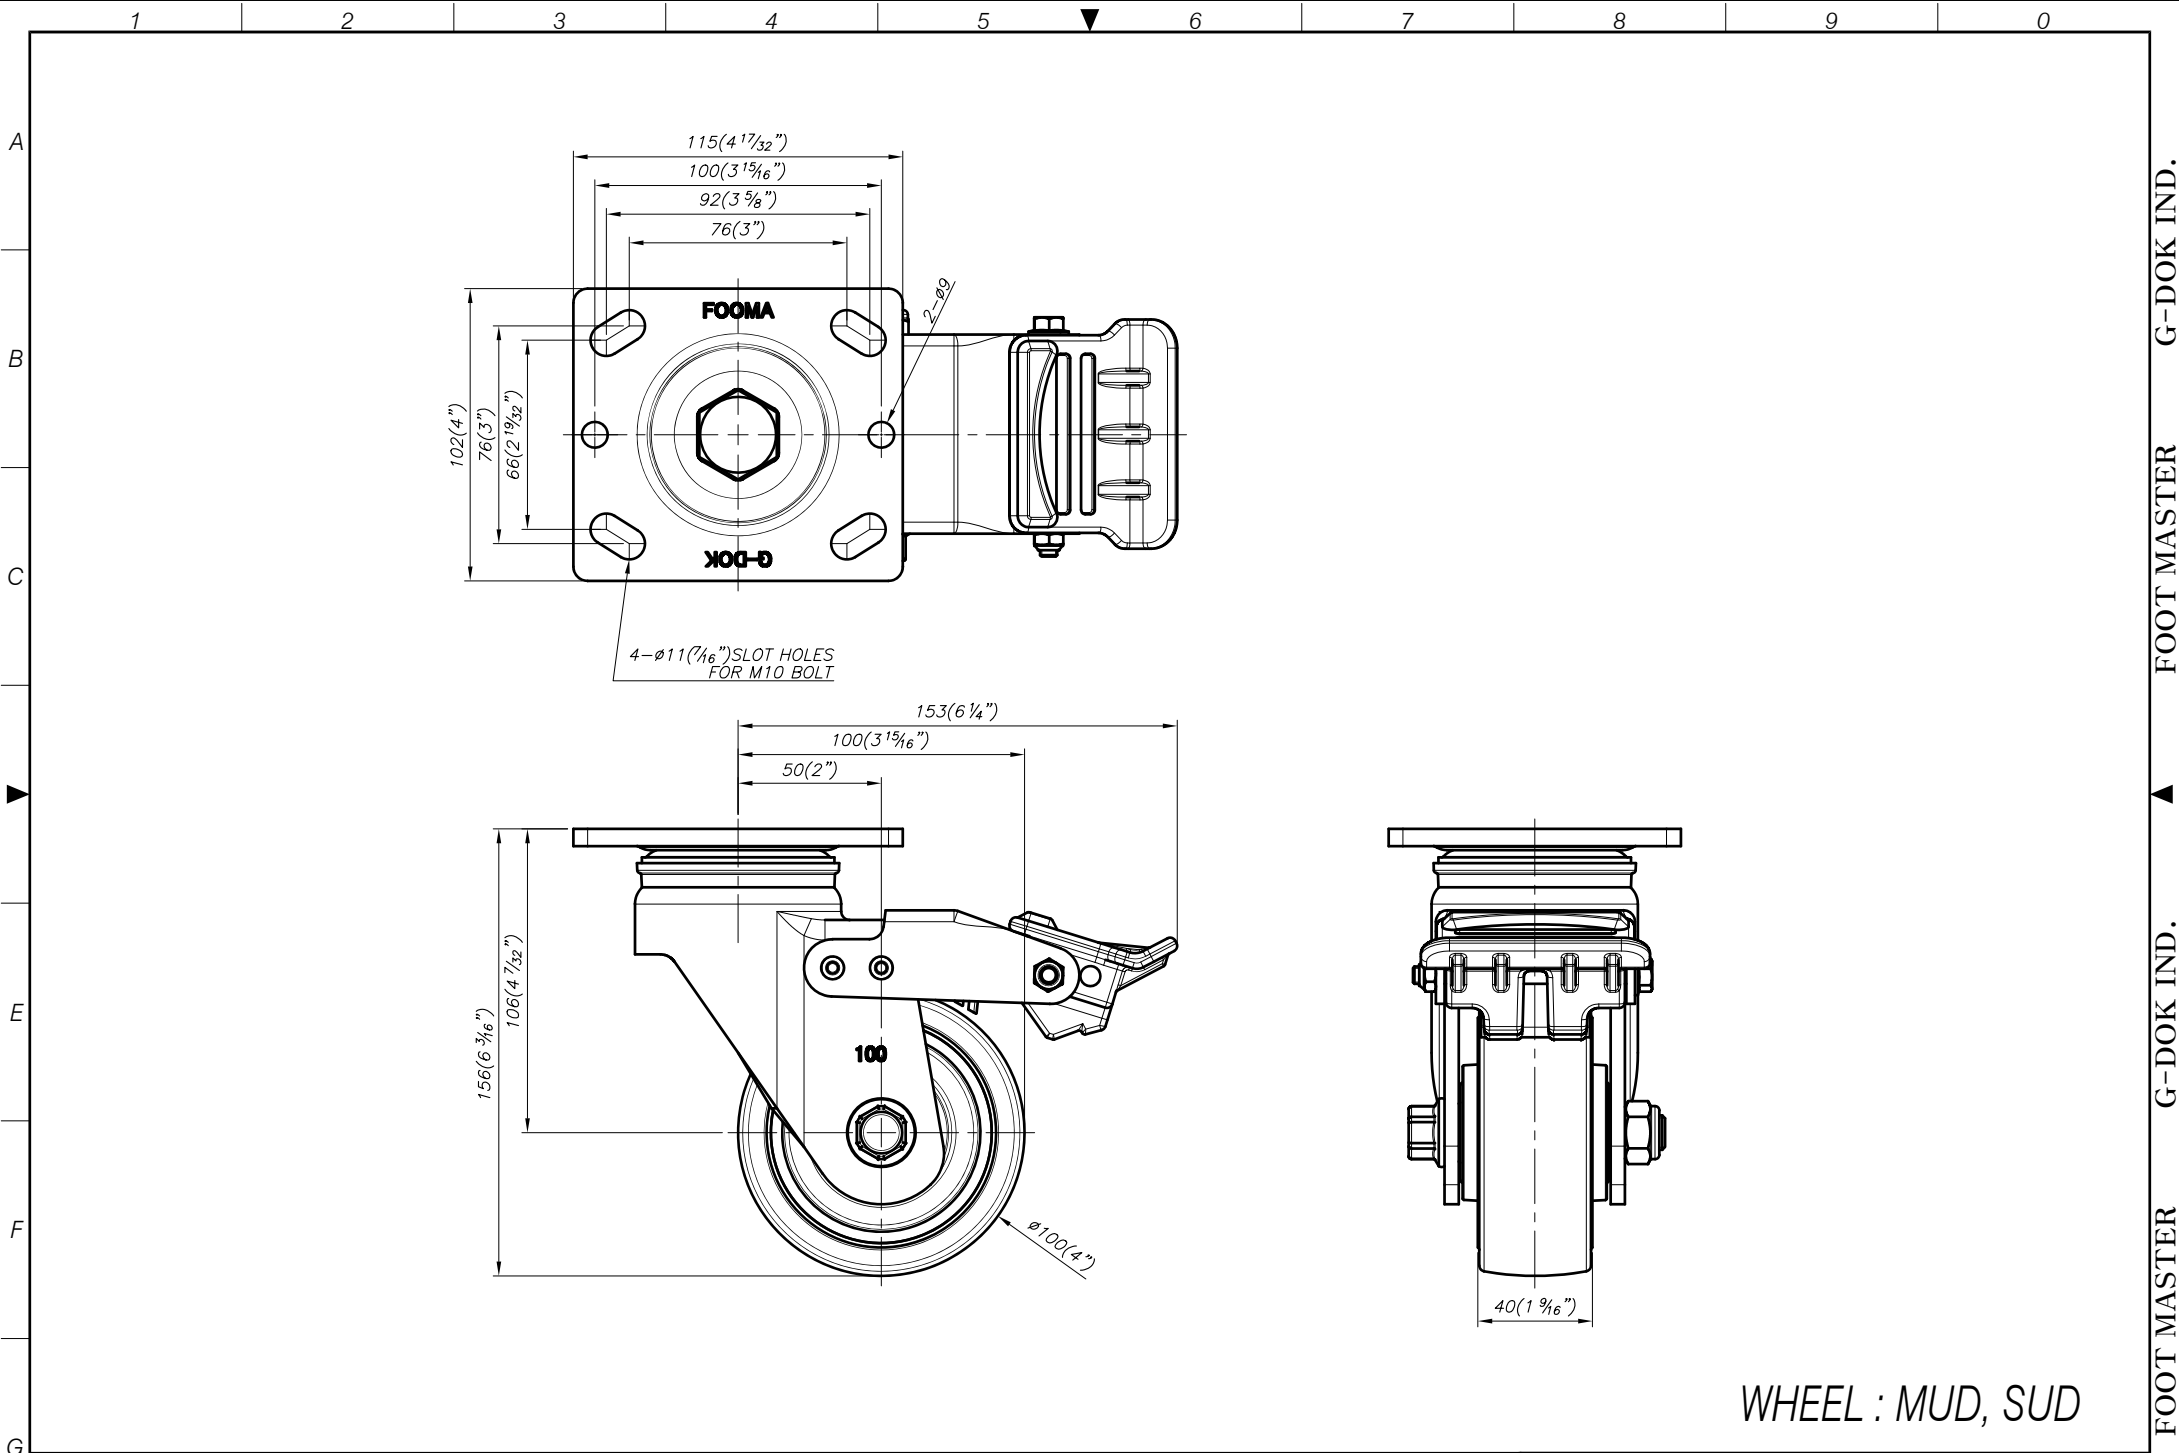

FOOT MASTER®

FOOMA®

G-DOK IND.

MODEL NAME

GH-100-ARF

A
B
C
E
F
G

FOOT MASTER G-DOK IND. FOOT MASTER G-DOK IND. FOOT MASTER G-DOK IND.

WHEEL : MUD, SUD