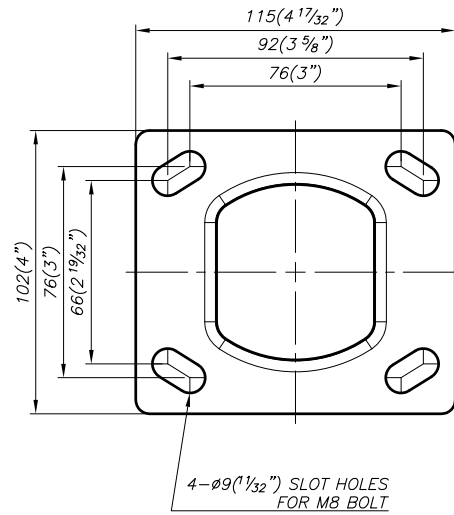

FOOT MASTER

WHEEL : HUD, MCD, NYD

FOOT MASTER[®]

FOOMA[®]

G-DOK IND.

MODEL NAME

GH-100-ARF

FOOT MASTER G-DOK IND. ▲ FOOT MASTER G-DOK IND. ▼