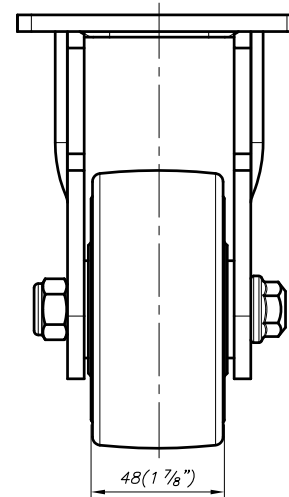

FOOT MASTER

WHEEL : HUD, MCD, NYD

FOOT MASTER[®]

FOOMA[®]

G-DOK IND.

MODEL NAME

GH-100-ARF

FOOT MASTER G-DOK IND. ▲ FOOT MASTER G-DOK IND. ▼