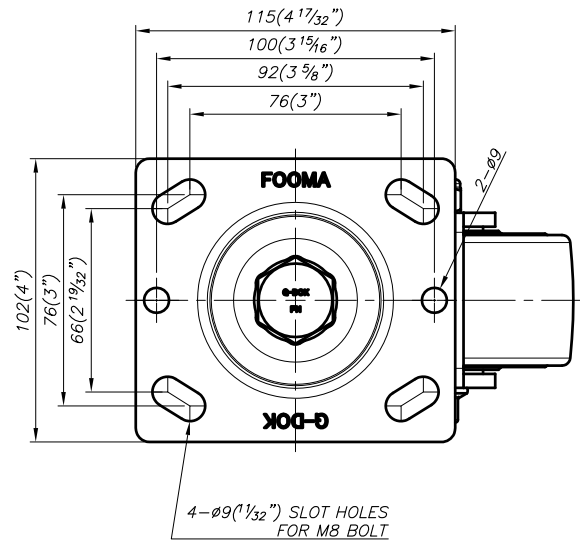

WHEEL : HUD, MCD, NYD

FOOT MASTER®

FOOMA®

G-DOK IND.

MODEL NAME

GH-100-BSF

FOOT MASTER G-DOK IND. FOOT MASTER G-DOK IND.

WHEEL : HUD, MCD, NYD

FOOT MASTER®

FOOMA®

G-DOK IND.

MODEL NAME

GH-100-ASF

G-DOK IND.

FOOT MASTER

G-DOK IND.

FOOT MASTER

WHEEL : HUD, MCD, NYD

FOOT MASTER[®]

FOOMA[®]

G-DOK IND.

MODEL NAME

GH-100-ARF

FOOT MASTER G-DOK IND. ▲ FOOT MASTER G-DOK IND. ▼