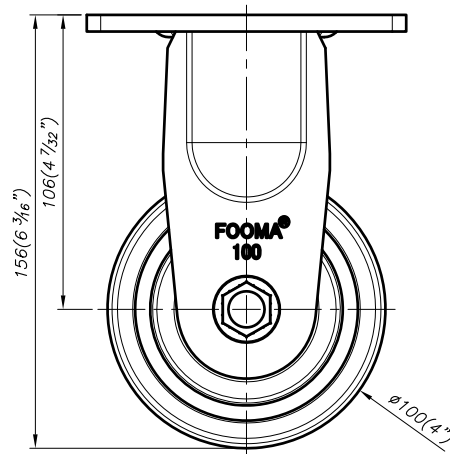

WHEEL : HUD, MCD, NYD

FOOT MASTER®

FOOMA®

G-DOK IND.

MODEL NAME

GH-100-BSF

FOOT MASTER G-DOK IND. FOOT MASTER G-DOK IND.

WHEEL : HUD, MCD, NYD

FOOT MASTER®

FOOMA®

G-DOK IND.

MODEL NAME

GH-100-ASF

G-DOK IND.

FOOT MASTER

G-DOK IND.

FOOT MASTER

WHEEL : HUD, MCD, NYD

FOOT MASTER[®]

FOOMA[®]

G-DOK IND.

MODEL NAME

GH-100-ARF

FOOT MASTER G-DOK IND. ▲ FOOT MASTER G-DOK IND. ▼