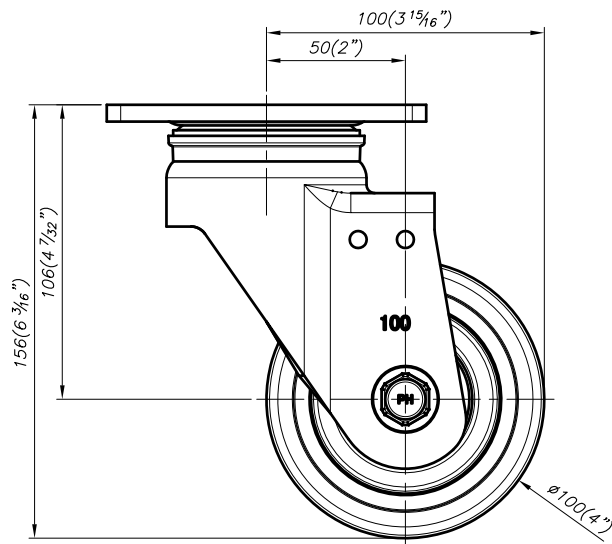

WHEEL : HUD, MCD, NYD

FOOT MASTER®

FOOMA®

G-DOK IND.

MODEL NAME

GH-100-BSF

FOOT MASTER G-DOK IND. FOOT MASTER G-DOK IND.

WHEEL : HUD, MCD, NYD

FOOT MASTER

WHEEL : HUD, MCD, NYD

FOOT MASTER[®]

FOOMA[®]

G-DOK IND.

MODEL NAME

GH-100-ARF

FOOT MASTER G-DOK IND. ▲ FOOT MASTER G-DOK IND. ▼