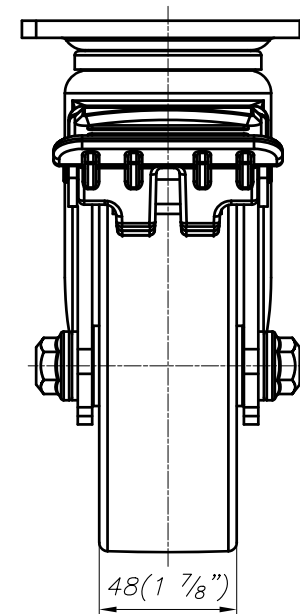

FOOT MASTER®

FOOMA®

 G-DOK IND.

MODEL NAME

GH-130-ASF-NYD

FOOT MASTER G-DOK IND. FOOT MASTER G-DOK IND.

4- ϕ 11 (7/16") SLOT HOLES
FOR M10 BOLT

FOOT MASTER[®]

FOOMA[®]

G-DOK IND.

MODEL NAME

GH-130-BSF-NYD

4- $\phi 11$ (7/16") SLOT HOLES
FOR M10 BOLT

FOOT MASTER®

FOOMA®

 G-DOK IND.