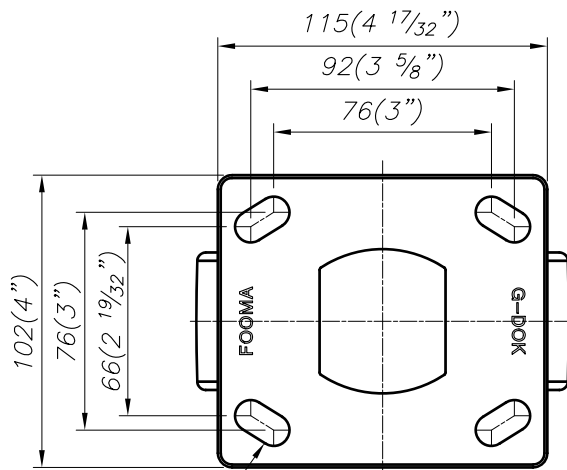

FOOT MASTER®

FOOMA®

 G-DOK IND.

MODEL NAME

GH-130-ASF-NYD

FOOT MASTER G-DOK IND. FOOT MASTER G-DOK IND.

4- ϕ 11 (7/16") SLOT HOLES
FOR M10 BOLT

FOOT MASTER[®]

FOOMA[®]

G-DOK IND.

MODEL NAME

GH-130-BSF-NYD

4- $\phi 11$ (7/16") SLOT HOLES
FOR M10 BOLT

FOOT MASTER®

FOOMA®

 G-DOK IND.

MODEL NAME

GH-130-ARF-NYD