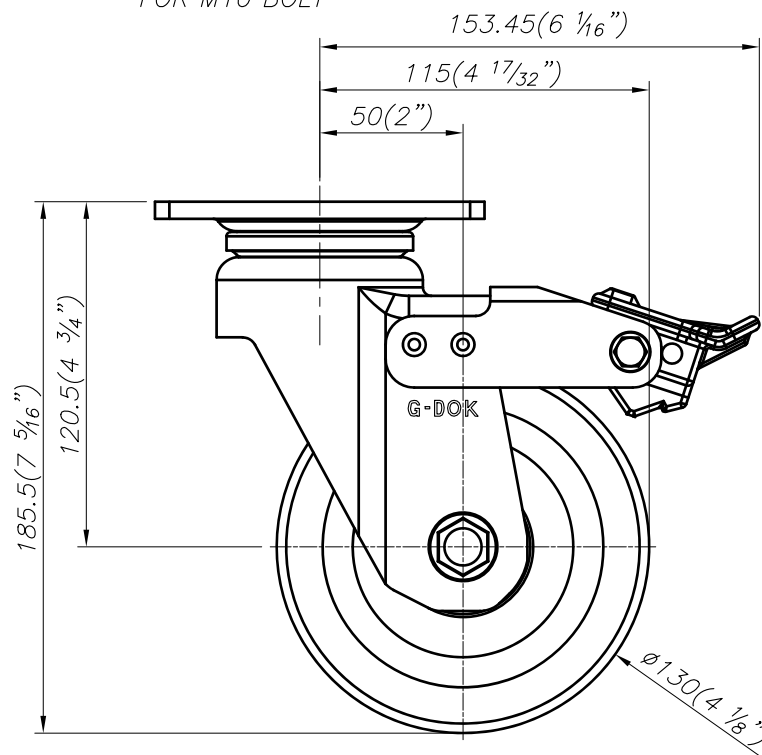

FOOT MASTER®

FOOMA®

 G-DOK IND.

MODEL NAME

GH-130-ASF-NYD

FOOT MASTER G-DOK IND. FOOT MASTER G-DOK IND.

4- ϕ 11 (7/16") SLOT HOLES
FOR M10 BOLT

FOOT MASTER[®]

FOOMA[®]

G-DOK IND.

MODEL NAME

GH-130-BSF-NYD

4- $\phi 11$ (7/16") SLOT HOLES
FOR M10 BOLT

FOOT MASTER®

FOOMA®

 G-DOK IND.

MODEL NAME

GH-130-ARF-NYD