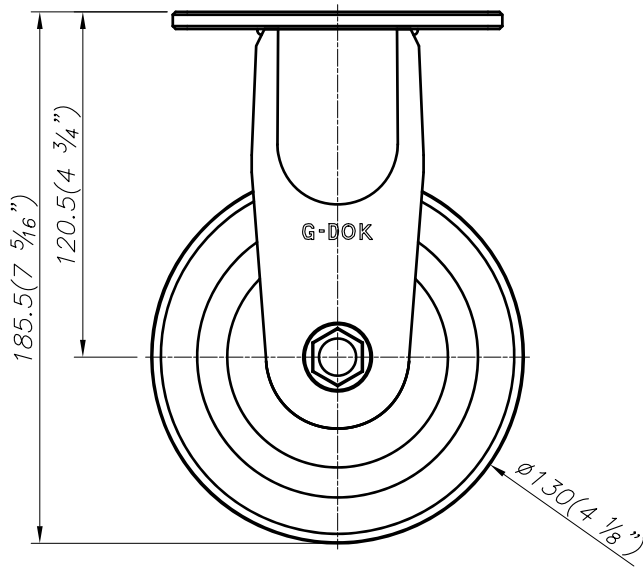

FOOT MASTER®

FOOMA®

 G-DOK IND.

MODEL NAME

GH-130-ASF-NYD

FOOT MASTER G-DOK IND. FOOT MASTER G-DOK IND.

4- ϕ 11 (7/16") SLOT HOLES
FOR M10 BOLT

FOOT MASTER[®]

FOOMA[®]

G-DOK IND.

MODEL NAME

GH-130-BSF-NYD

4- $\phi 11$ (7/16") SLOT HOLES
FOR M10 BOLT

FOOT MASTER®

FOOMA®

 G-DOK IND.

MODEL NAME

GH-130-ARF-NYD