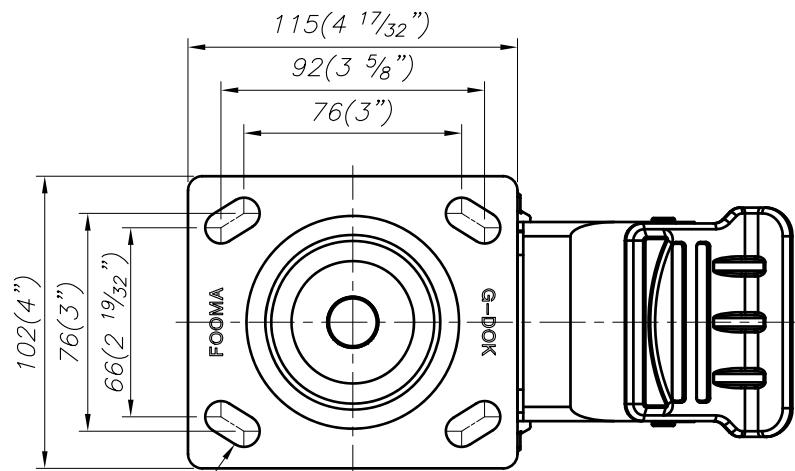

FOOT MASTER®

FOOMA®

 G-DOK IND.

MODEL NAME

GH-130-ASF-NYD

FOOT MASTER G-DOK IND. FOOT MASTER G-DOK IND.

4- ϕ 11 (7/16") SLOT HOLES
FOR M10 BOLT

FOOT MASTER[®]

FOOMA[®]

G-DOK IND.

MODEL NAME

GH-130-BSF-NYD

4- $\phi 11$ (7/16") SLOT HOLES
FOR M10 BOLT

FOOT MASTER®

FOOMA®

 G-DOK IND.

MODEL NAME

GH-130-ARF-NYD