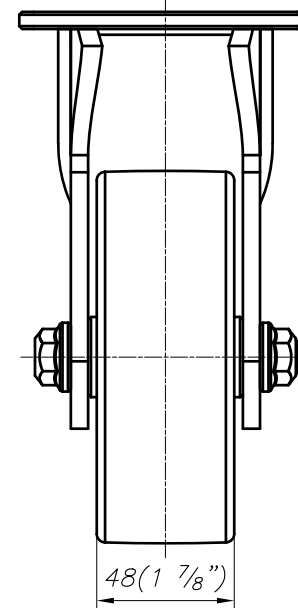

FOOT MASTER®

FOOMA®

 G-DOK IND.

MODEL NAME

GH-130-ASF-NYD

FOOT MASTER G-DOK IND. FOOT MASTER G-DOK IND.

4- ϕ 11 (7/16") SLOT HOLES
FOR M10 BOLT

FOOT MASTER[®]

FOOMA[®]

G-DOK IND.

MODEL NAME

GH-130-BSF-NYD

4- $\phi 11$ (7/16") SLOT HOLES
FOR M10 BOLT

FOOT MASTER®

FOOMA®

 G-DOK IND.