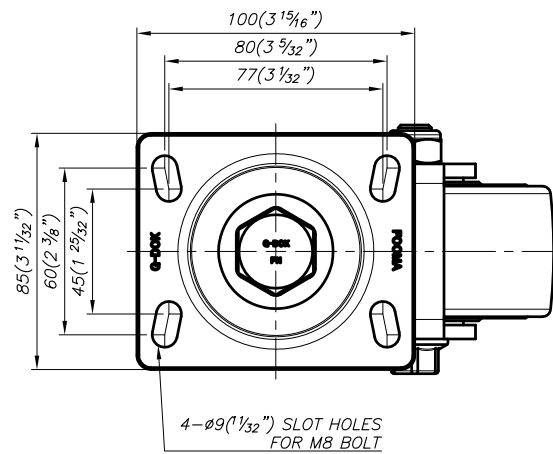

WHEEL : MUD, SUD

FOOT MASTER®

FOOMA®

G-DOK IND.

MODEL NAME

PH-100-BSF

FOOT MASTER G-DOK IND. ▲ FOOT MASTER G-DOK IND. ▼

WHEEL : MUD, SUD