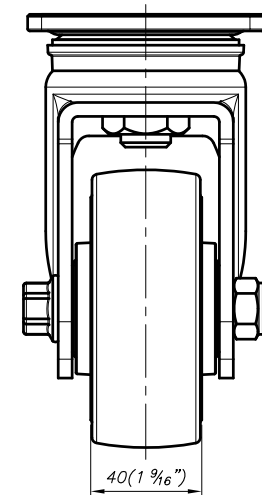

WHEEL : MUD, SUD

FOOT MASTER®

FOOMA®

G-DOK IND.

MODEL NAME

PH-100-BSF

FOOT MASTER G-DOK IND. ▲ FOOT MASTER G-DOK IND. ▼

WHEEL : MUD, SUD