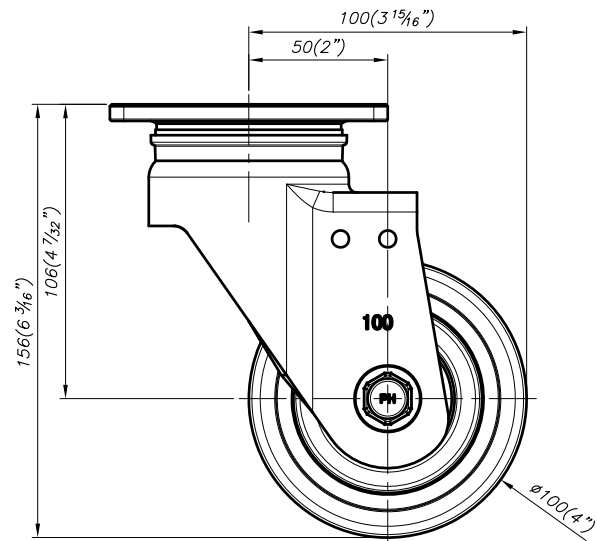

WHEEL : MUD, SUD

FOOT MASTER®

FOOMA®

G-DOK IND.

MODEL NAME

PH-100-BSF

FOOT MASTER G-DOK IND. ▲ FOOT MASTER G-DOK IND. ▼

WHEEL : MUD, SUD