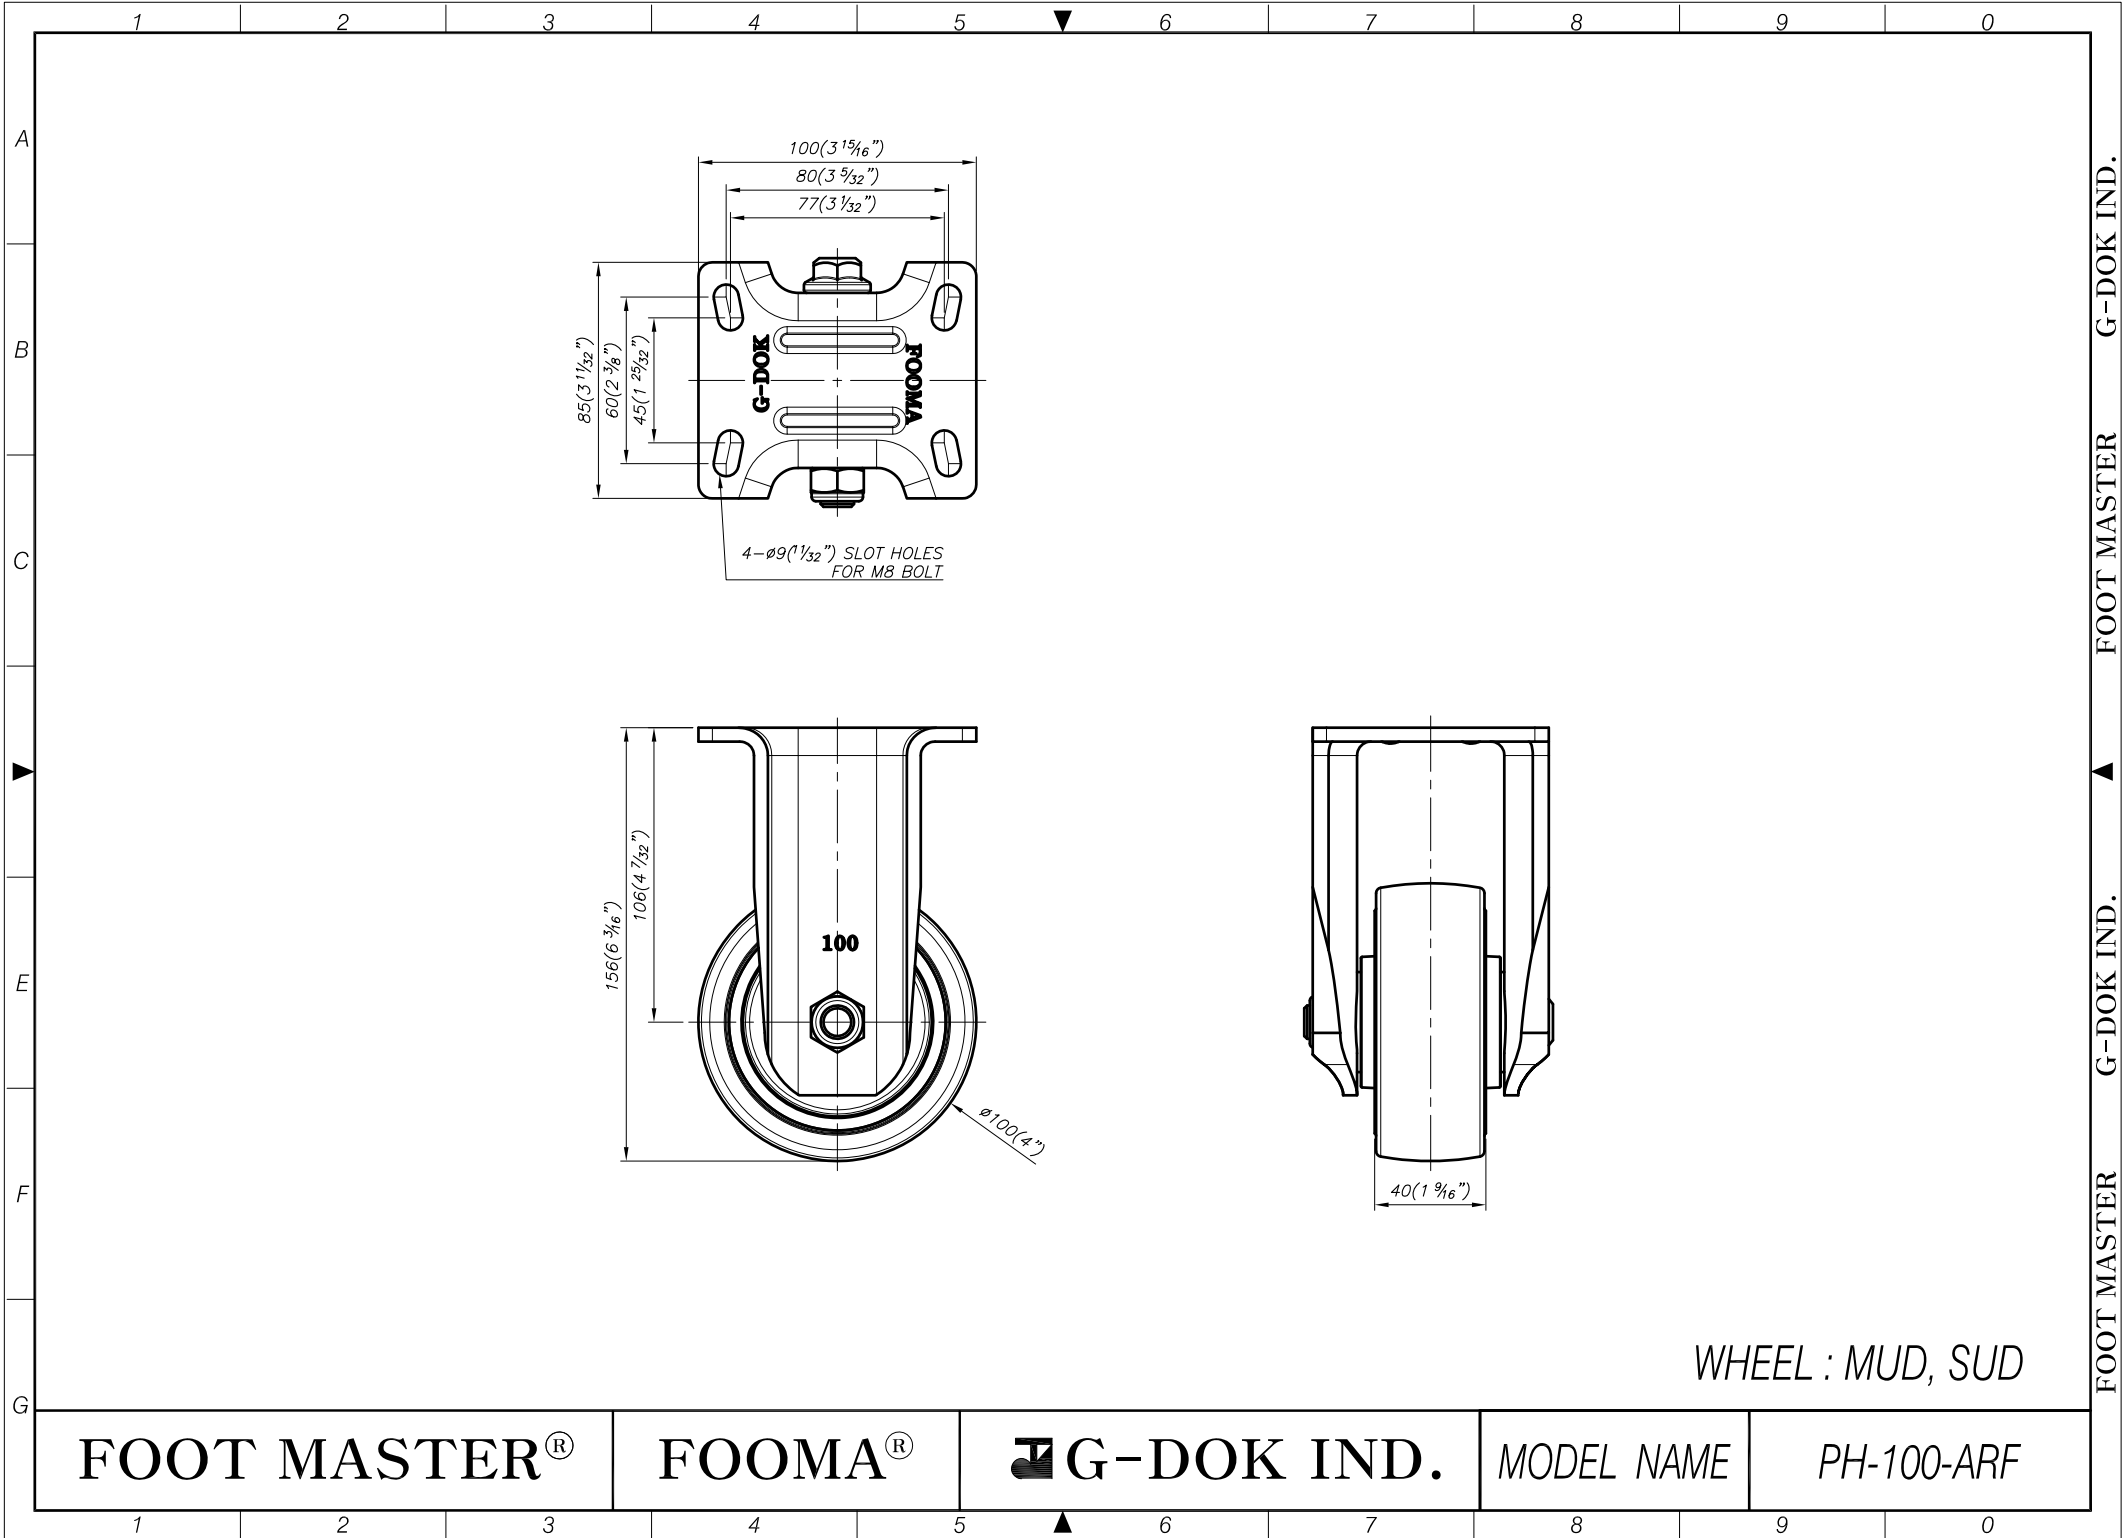

WHEEL : MUD, SUD

FOOT MASTER®

FOOMA®

G-DOK IND.

MODEL NAME

PH-100-ARF

FOOT MASTER G-DOK IND. ▲ FOOT MASTER G-DOK IND. ▼