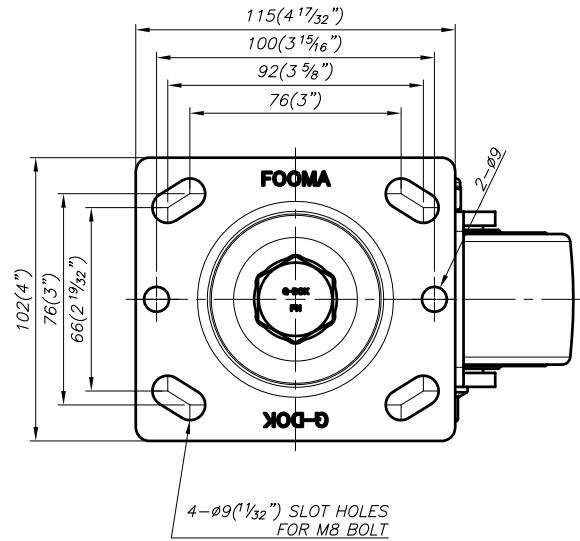

WHEEL : MUD, SUD

FOOT MASTER®

FOOMA®

G-DOK IND.

MODEL NAME

GH-100-BSF

FOOT MASTER G-DOK IND. ▲

WHEEL : MUD, SUD

FOOT MASTER®

FOOMA®

G-DOK IND.

MODEL NAME

GH-100-ASF

FOOT MASTER G-DOK IND. FOOT MASTER G-DOK IND. FOOT MASTER G-DOK IND.

FOOT MASTER[®]

FOOMA[®]

G-DOK IND.

MODEL NAME

GH-100-ARF

FOOT MASTER G-DOK IND. FOOT MASTER G-DOK IND.