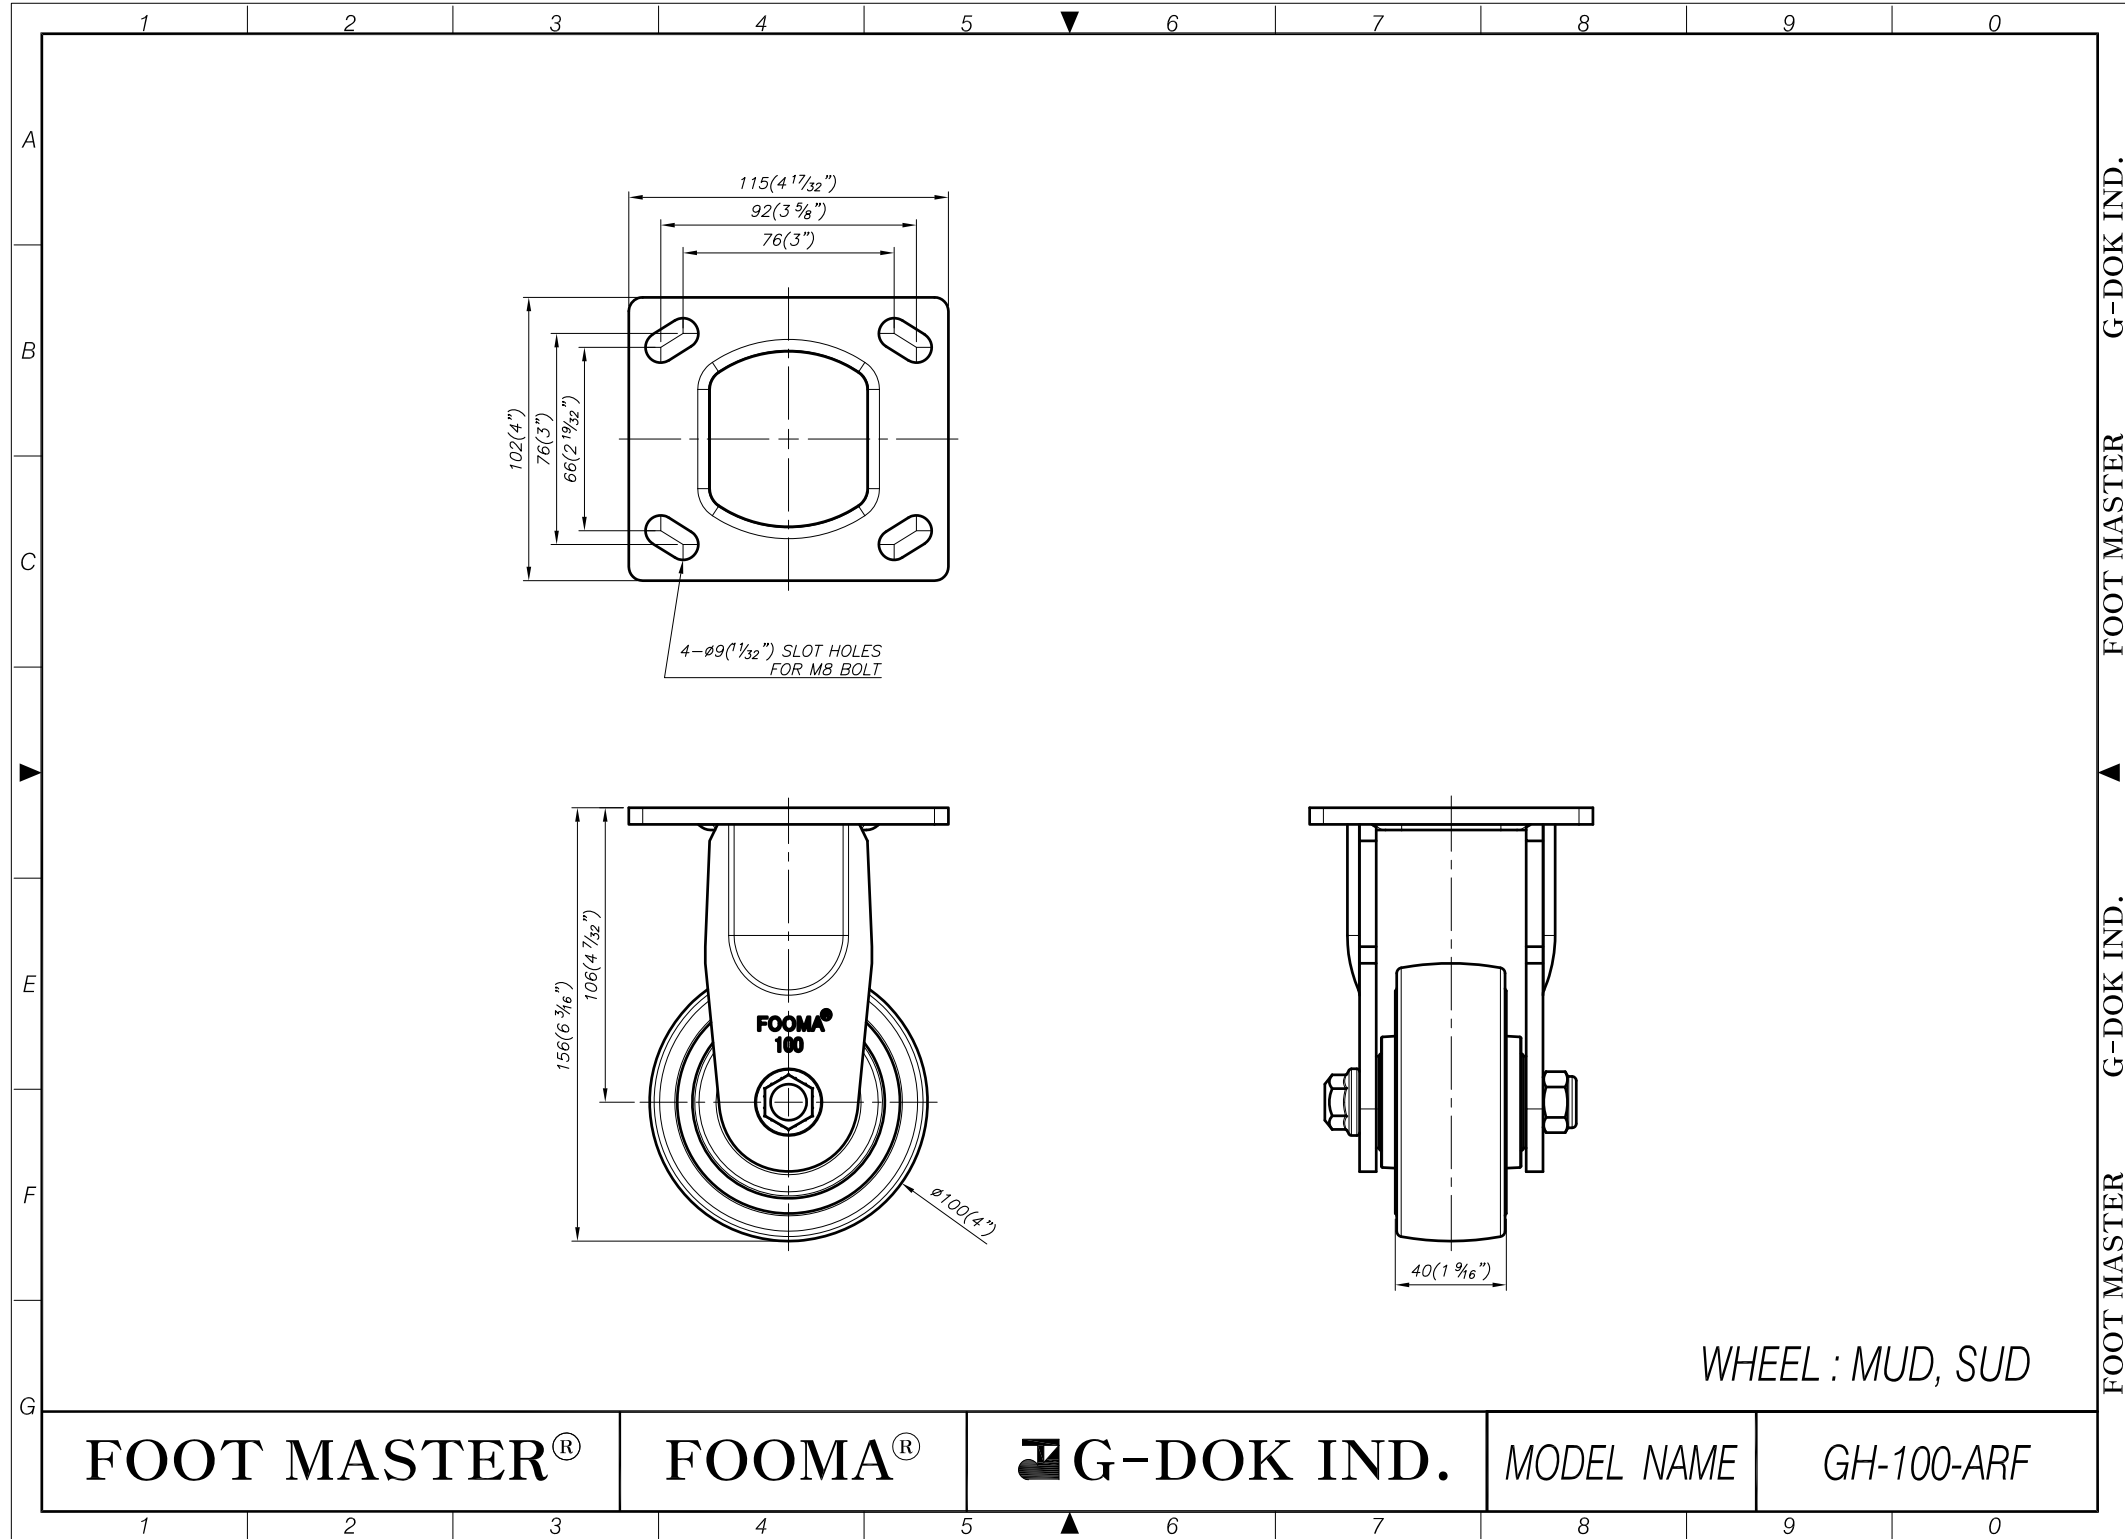

FOOT MASTER®

FOOMA®

G-DOK IND.

MODEL NAME

GH-100-ARF

FOOT MASTER G-DOK IND. FOOT MASTER G-DOK IND.