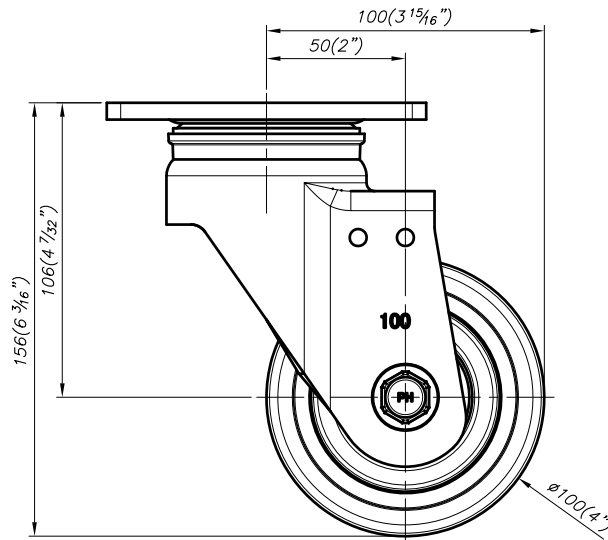

WHEEL : MUD, SUD

FOOT MASTER®

FOOMA®

G-DOK IND.

MODEL NAME

GH-100-BSF

FOOT MASTER G-DOK IND. ▲

WHEEL : MUD, SUD