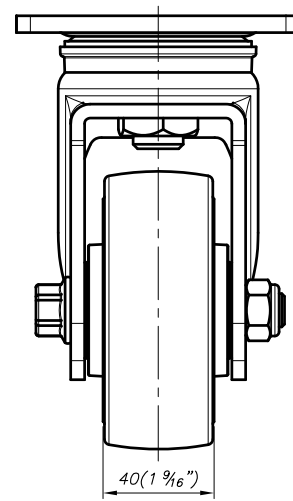

WHEEL : MUD, SUD

FOOT MASTER®

FOOMA®

G-DOK IND.

MODEL NAME

GH-100-BSF

FOOT MASTER G-DOK IND. ▲

WHEEL : MUD, SUD