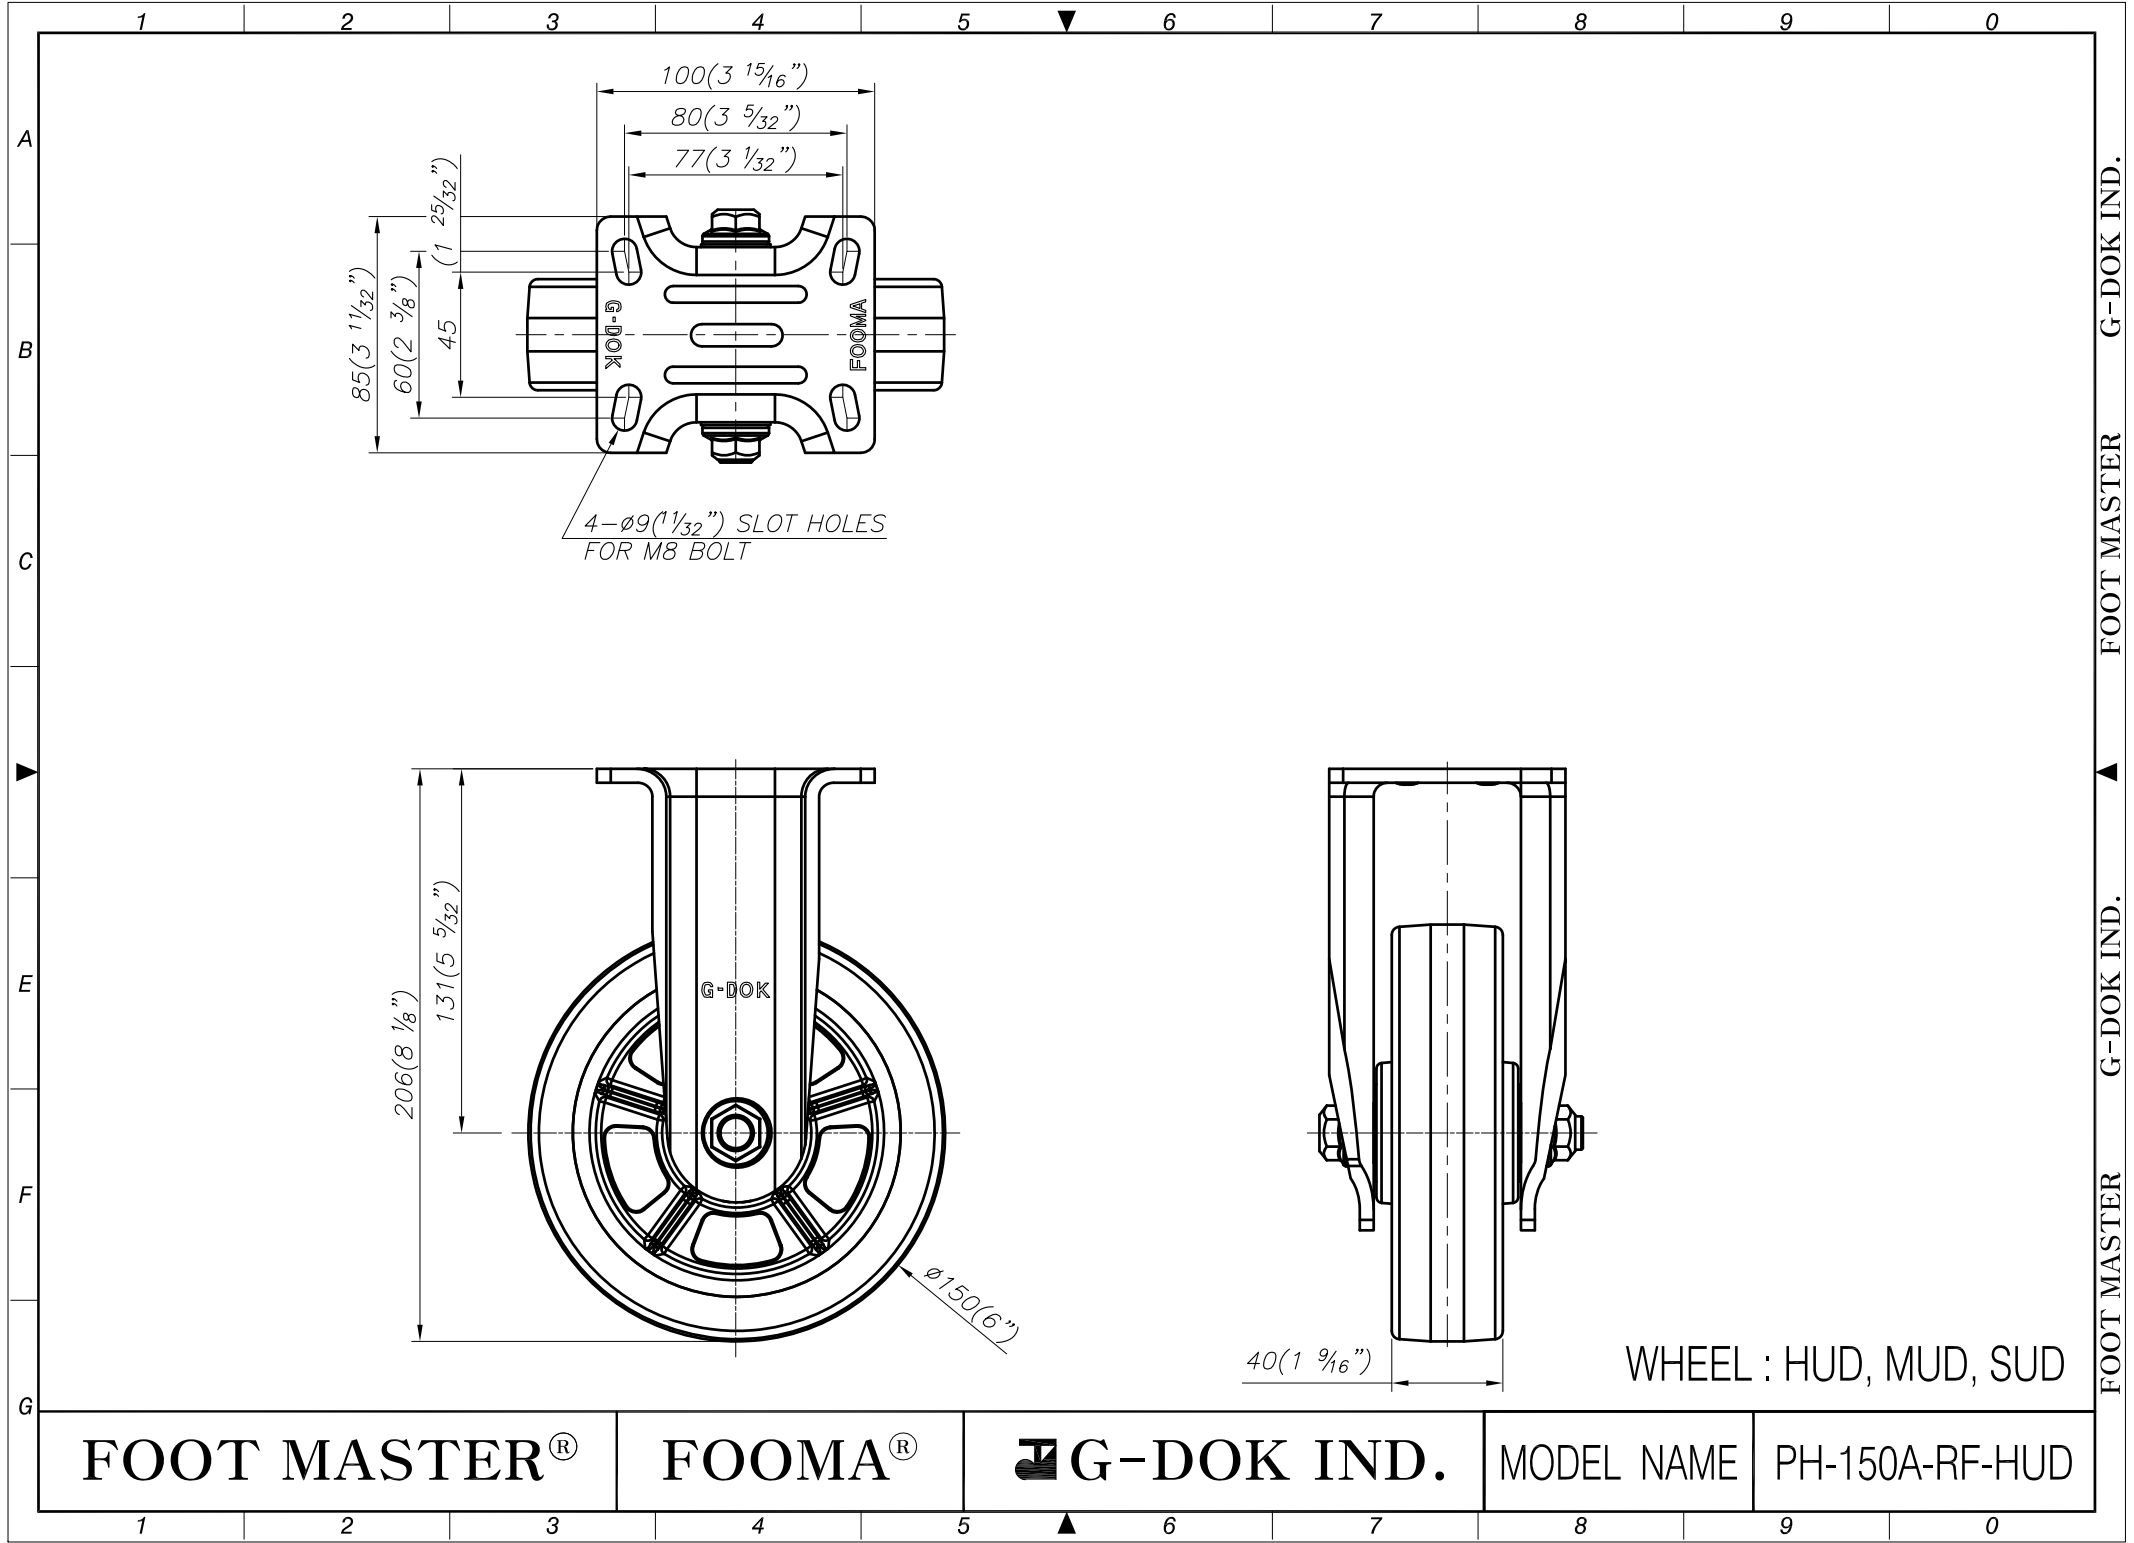

FOOT MASTER

FOOT MASTER®

FOOMA®

G-DOK IND.

MODEL NAME

PH-150B-SF-HUD

FOOT MASTER G-DOK IND. FOOT MASTER G-DOK IND.

FOOT MASTER®