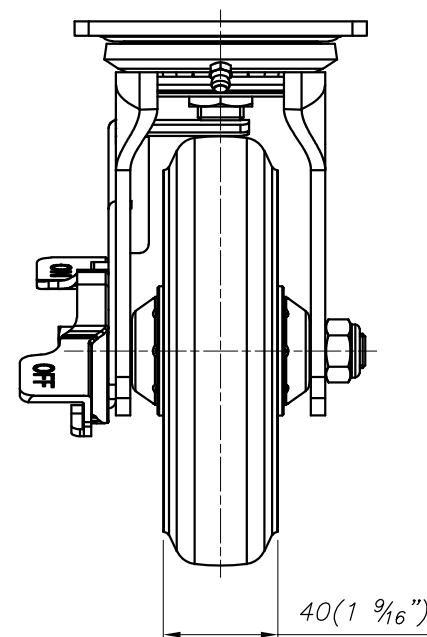

FOOT MASTER®

FOOMA®

G-DOK IND.

MODEL NAME PME-150-BSF-MUD

FOOT MASTER G-DOK IND. FOOT MASTER G-DOK IND.