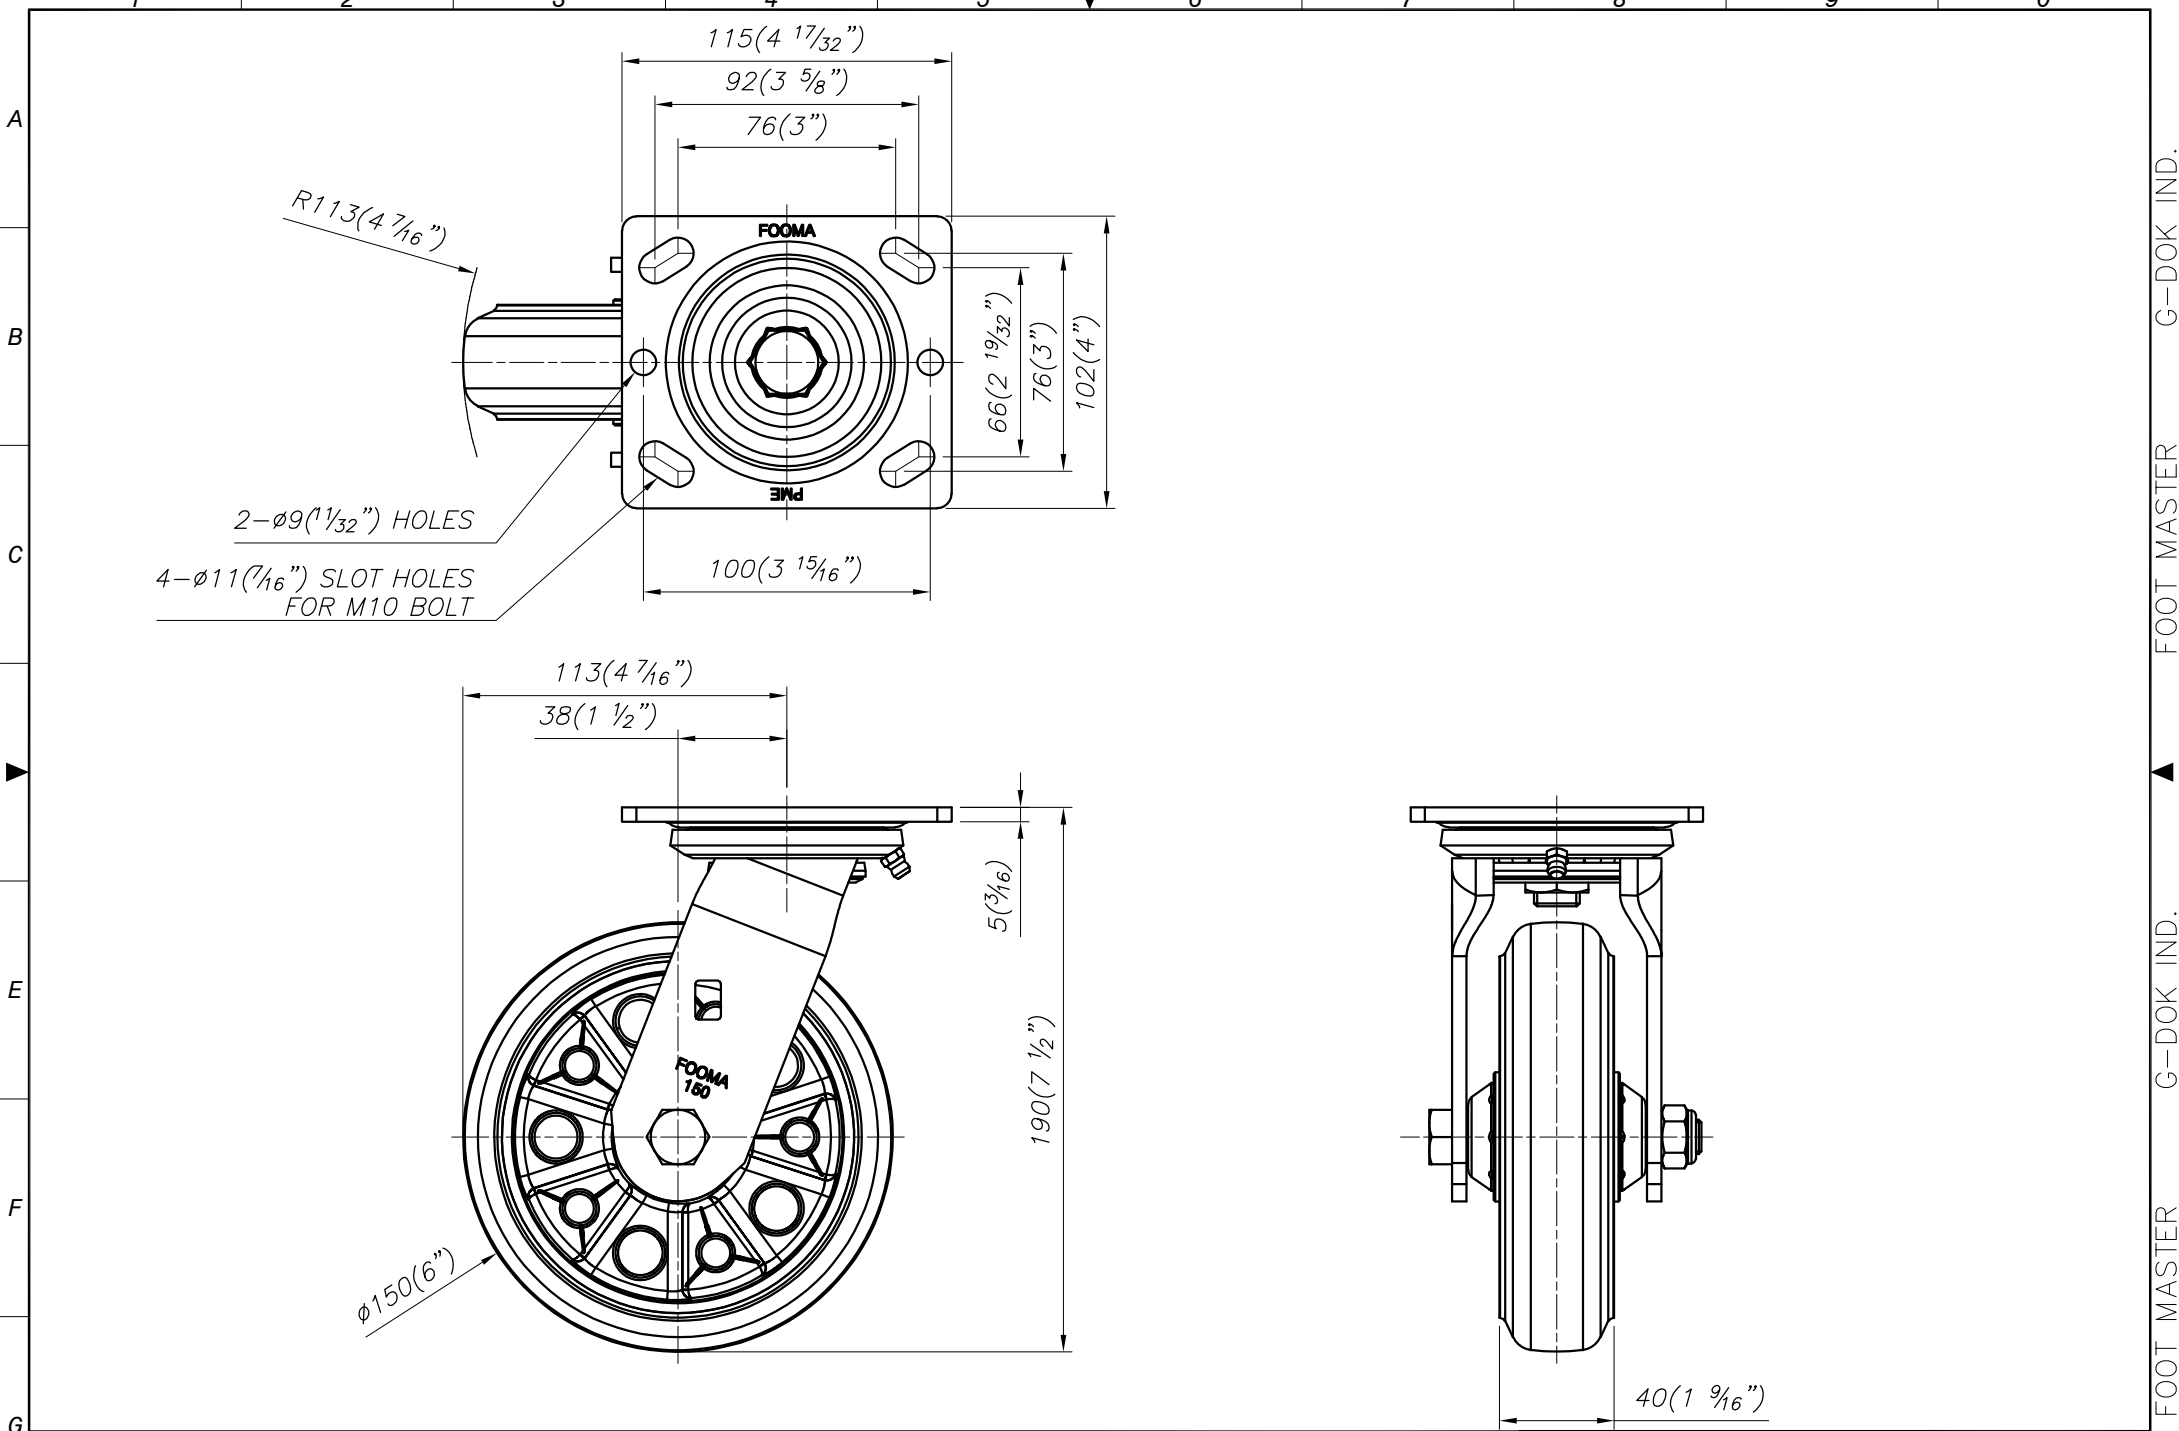

FOOT MASTER®

FOOMA®

G-DOK IND.

MODEL NAME PME-150-ARF-MUD

FOOT MASTER G-DOK IND. FOOT MASTER G-DOK IND.

FOOT MASTER®

FOOMA®

G-DOK IND.

MODEL NAME PME-150-ASF-MUD

FOOT MASTER G-DOK IND. FOOT MASTER G-DOK IND.

FOOT MASTER®

FOOMA®

G-DOK IND.

MODEL NAME PME-150-BSF-MUD

FOOT MASTER G-DOK IND. FOOT MASTER G-DOK IND.