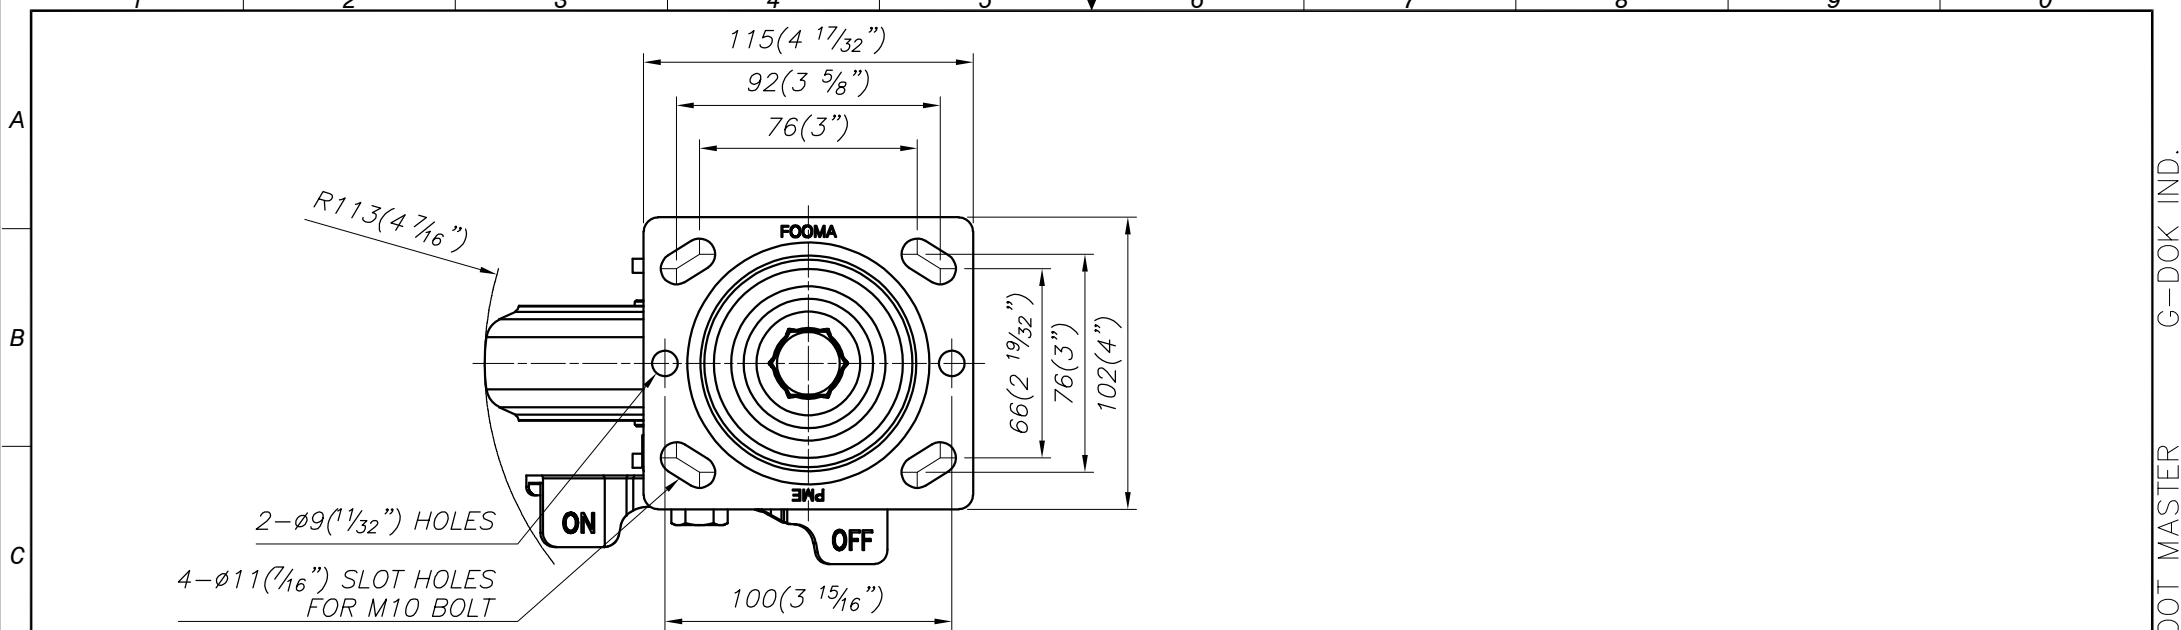

FOOT MASTER®

FOOMA®

G-DOK IND.

MODEL NAME PME-150-BSF-MUD

FOOT MASTER G-DOK IND. FOOT MASTER G-DOK IND.