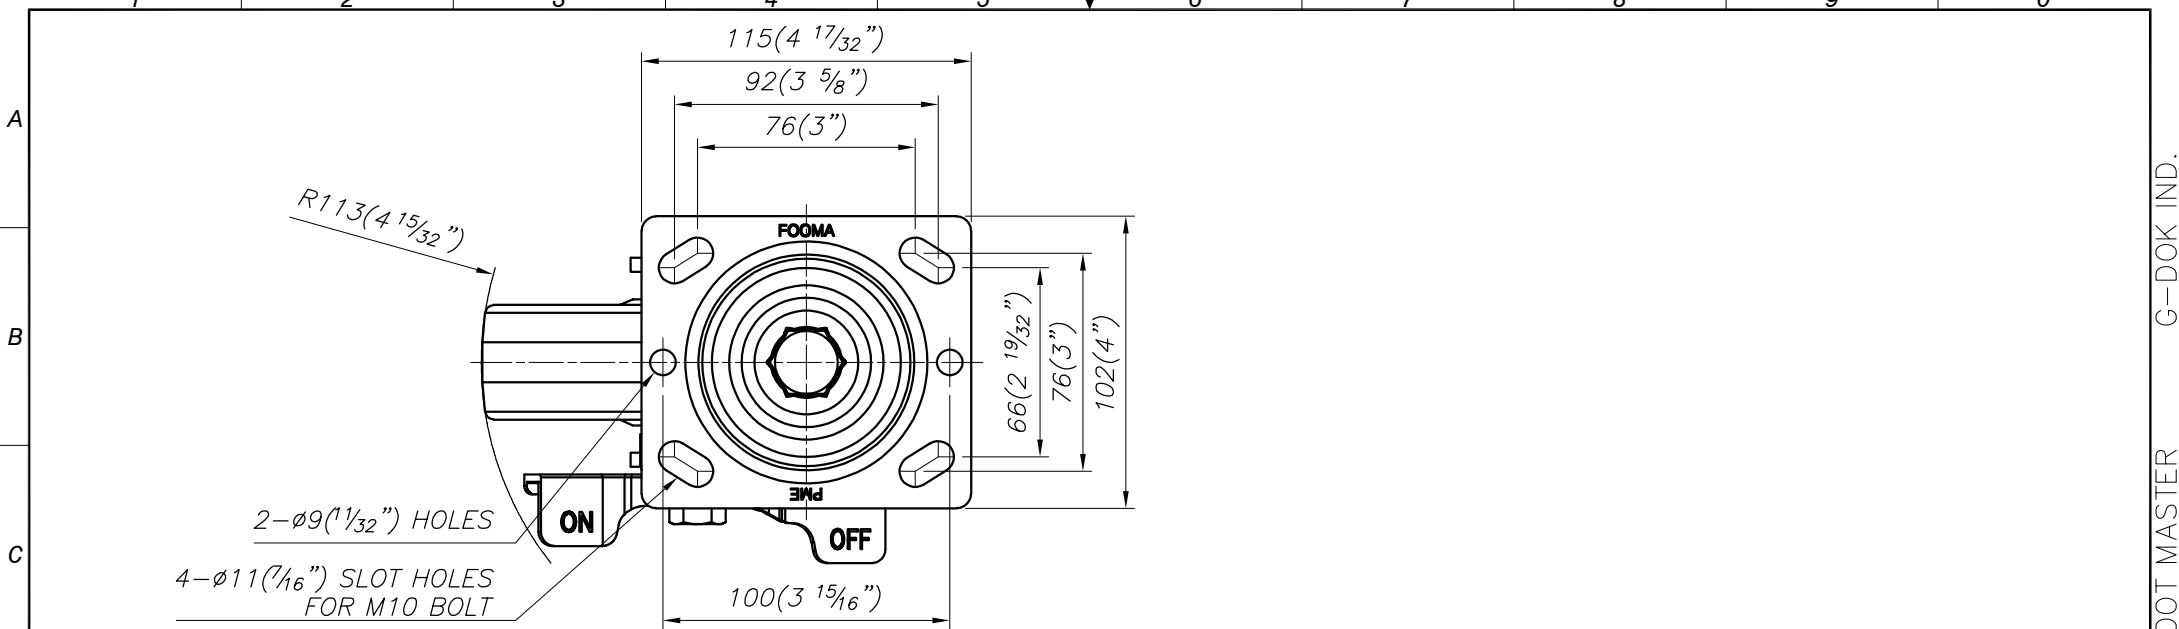

FOOT MASTER®

FOOMA®

G-DOK IND.

MODEL NAME PME-150-BSF-MCD

FOOT MASTER G-DOK IND. FOOT MASTER G-DOK IND.