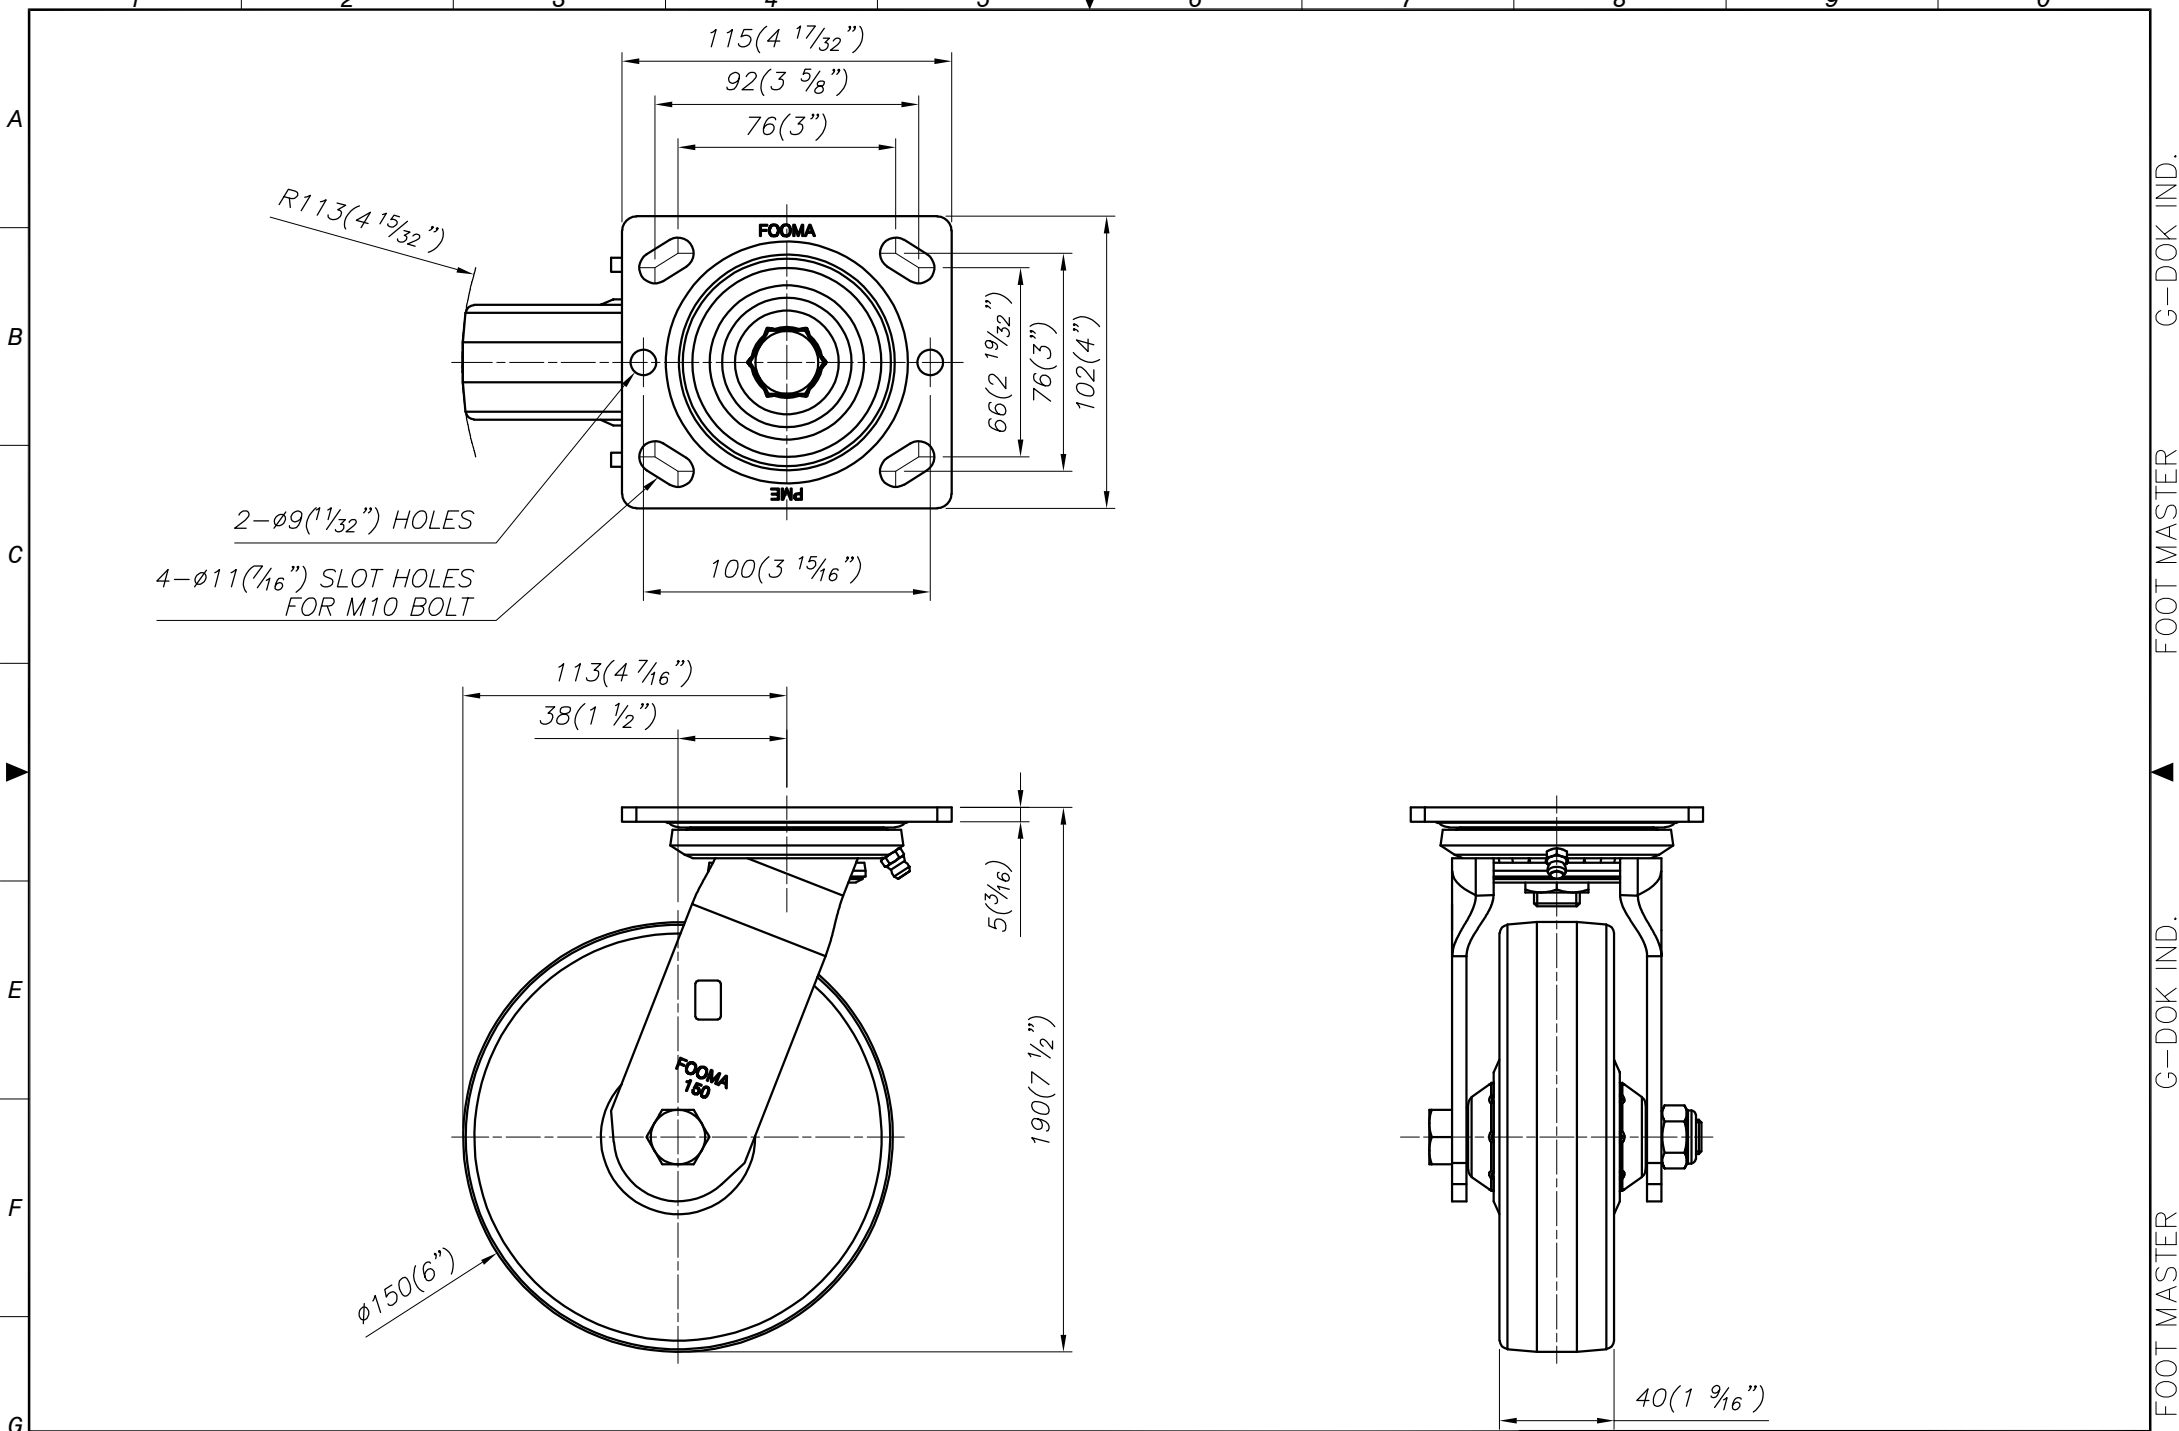

FOOT MASTER®

FOOMA®

G-DOK IND.

MODEL NAME PME-150-ARF-MCD

FOOT MASTER G-DOK IND. FOOT MASTER G-DOK IND.

FOOT MASTER®

FOOMA®

G-DOK IND.

MODEL NAME PME-150-ASF-MCD

FOOT MASTER G-DOK IND. FOOT MASTER G-DOK IND.

FOOT MASTER®

FOOMA®

G-DOK IND.

MODEL NAME PME-150-BSF-MCD

FOOT MASTER G-DOK IND. FOOT MASTER G-DOK IND.