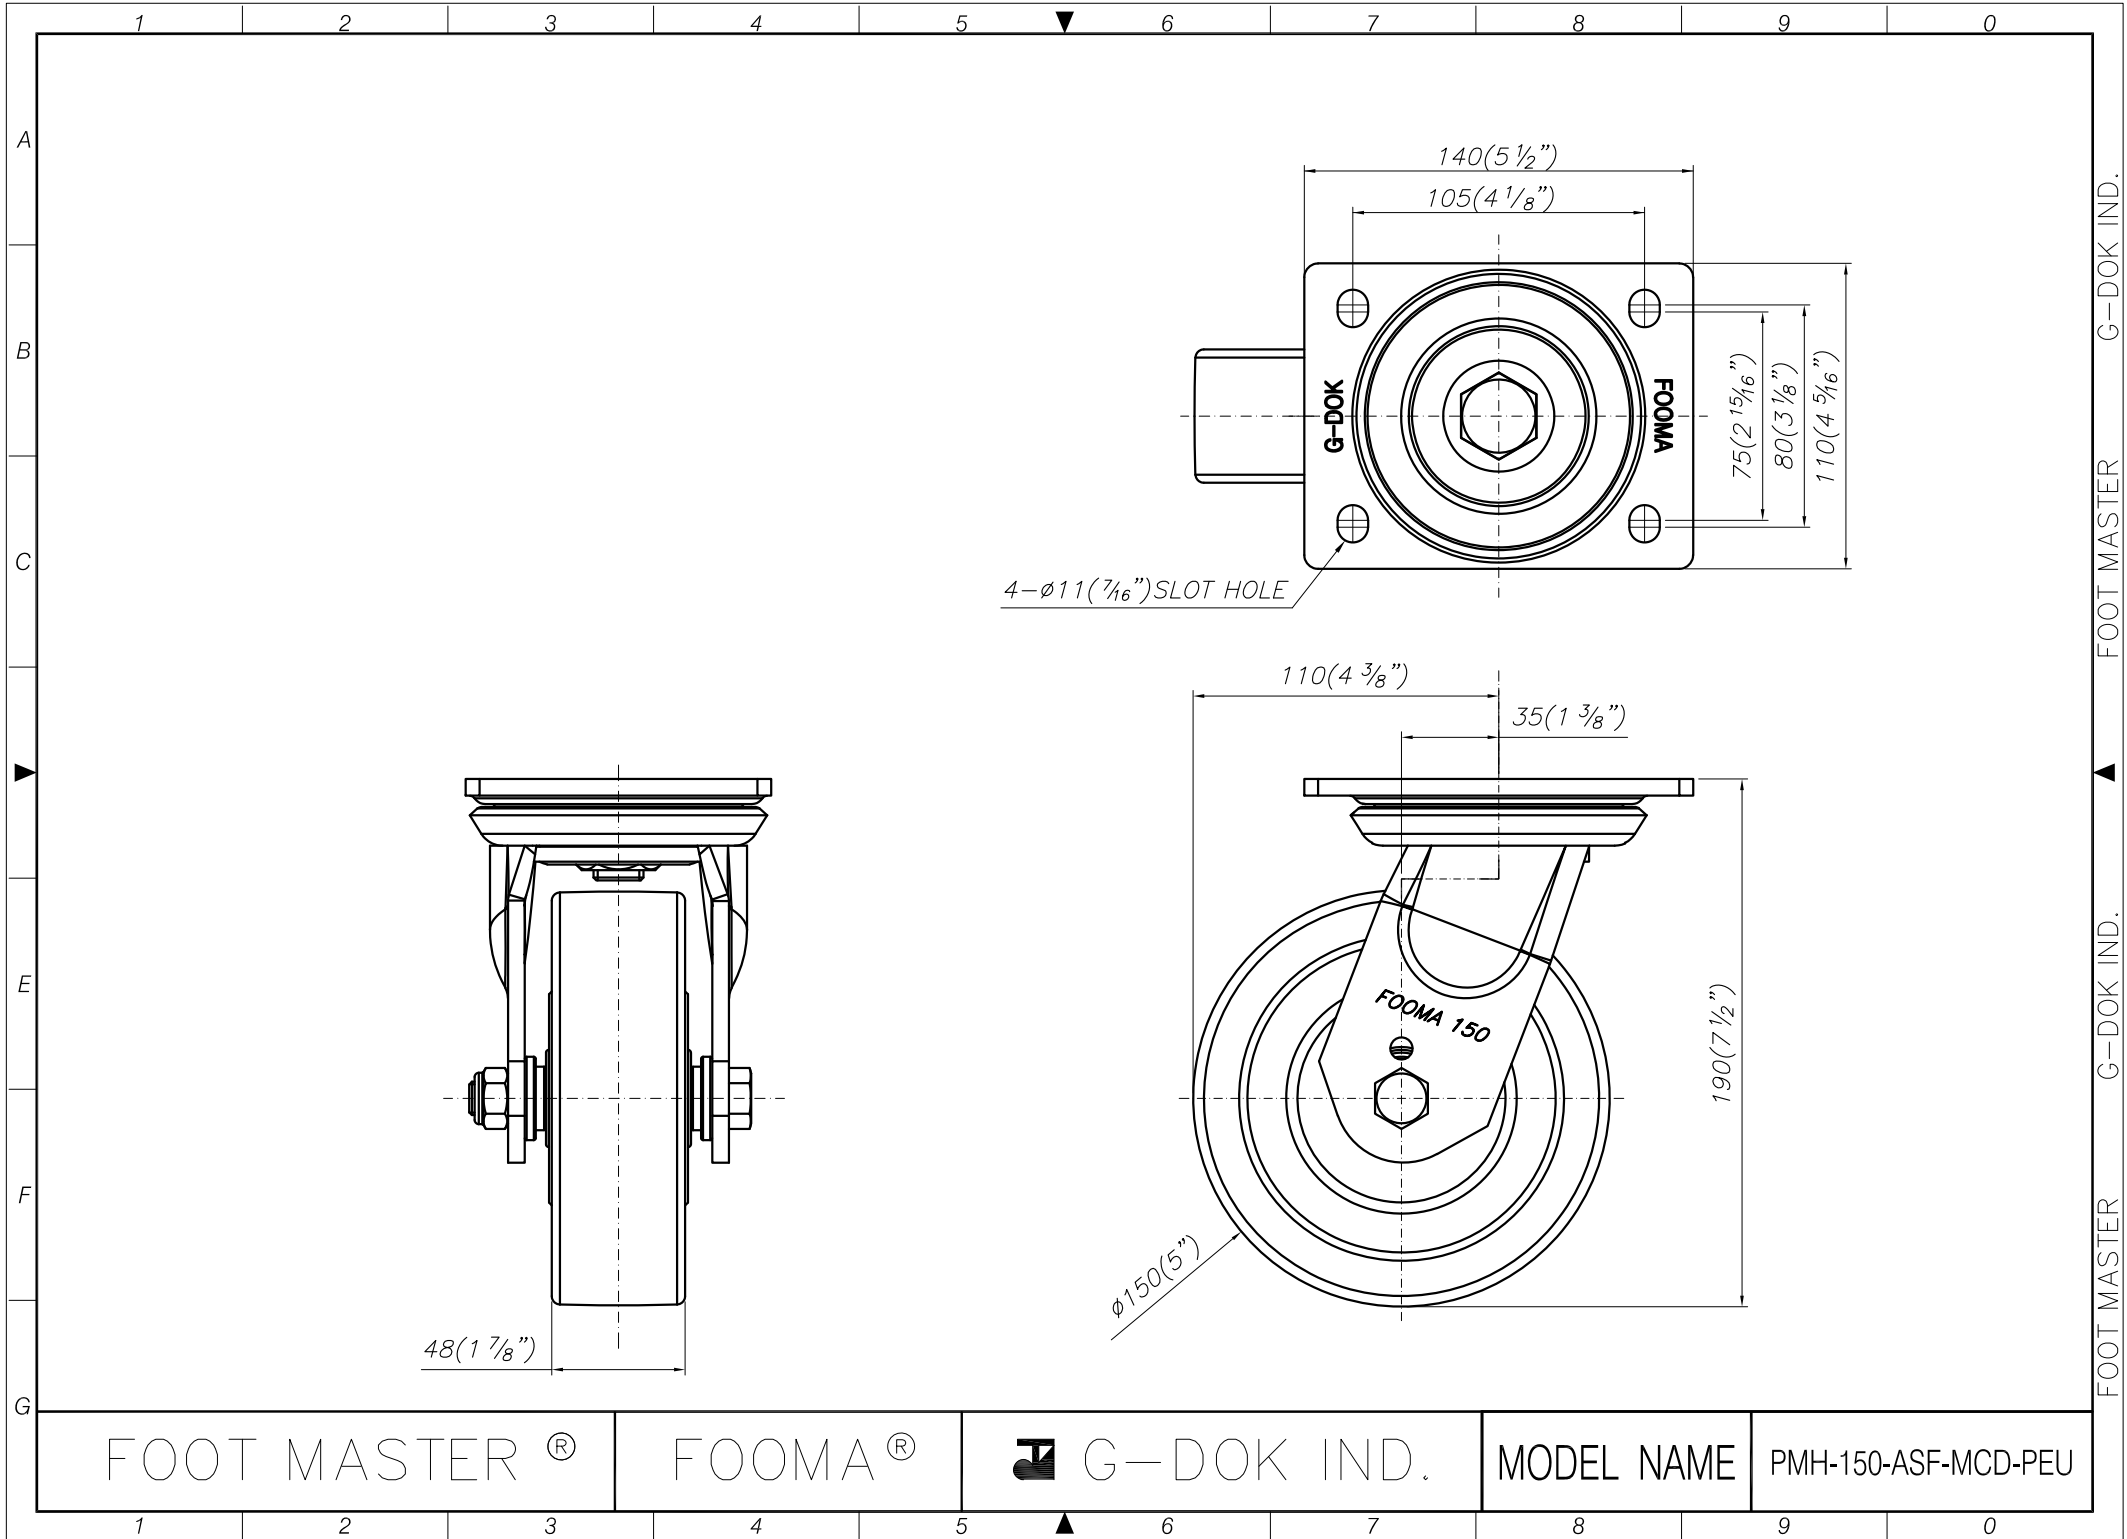

FOOT MASTER[®]

FOOMA[®]

 G-DOK IND.

MODEL NAME

PMH-150-ARF-MCD-PEU

FOOT MASTER G-DOK IND. FOOT MASTER G-DOK IND.

FOOT MASTER®

FOOMA®

G-DOK IND.

MODEL NAME

PMH-150-BRF-MCD-PEU

FOOT MASTER G-DOK IND.

FOOT MASTER[®]

FOOMA[®]

G-DOK IND.

MODEL NAME