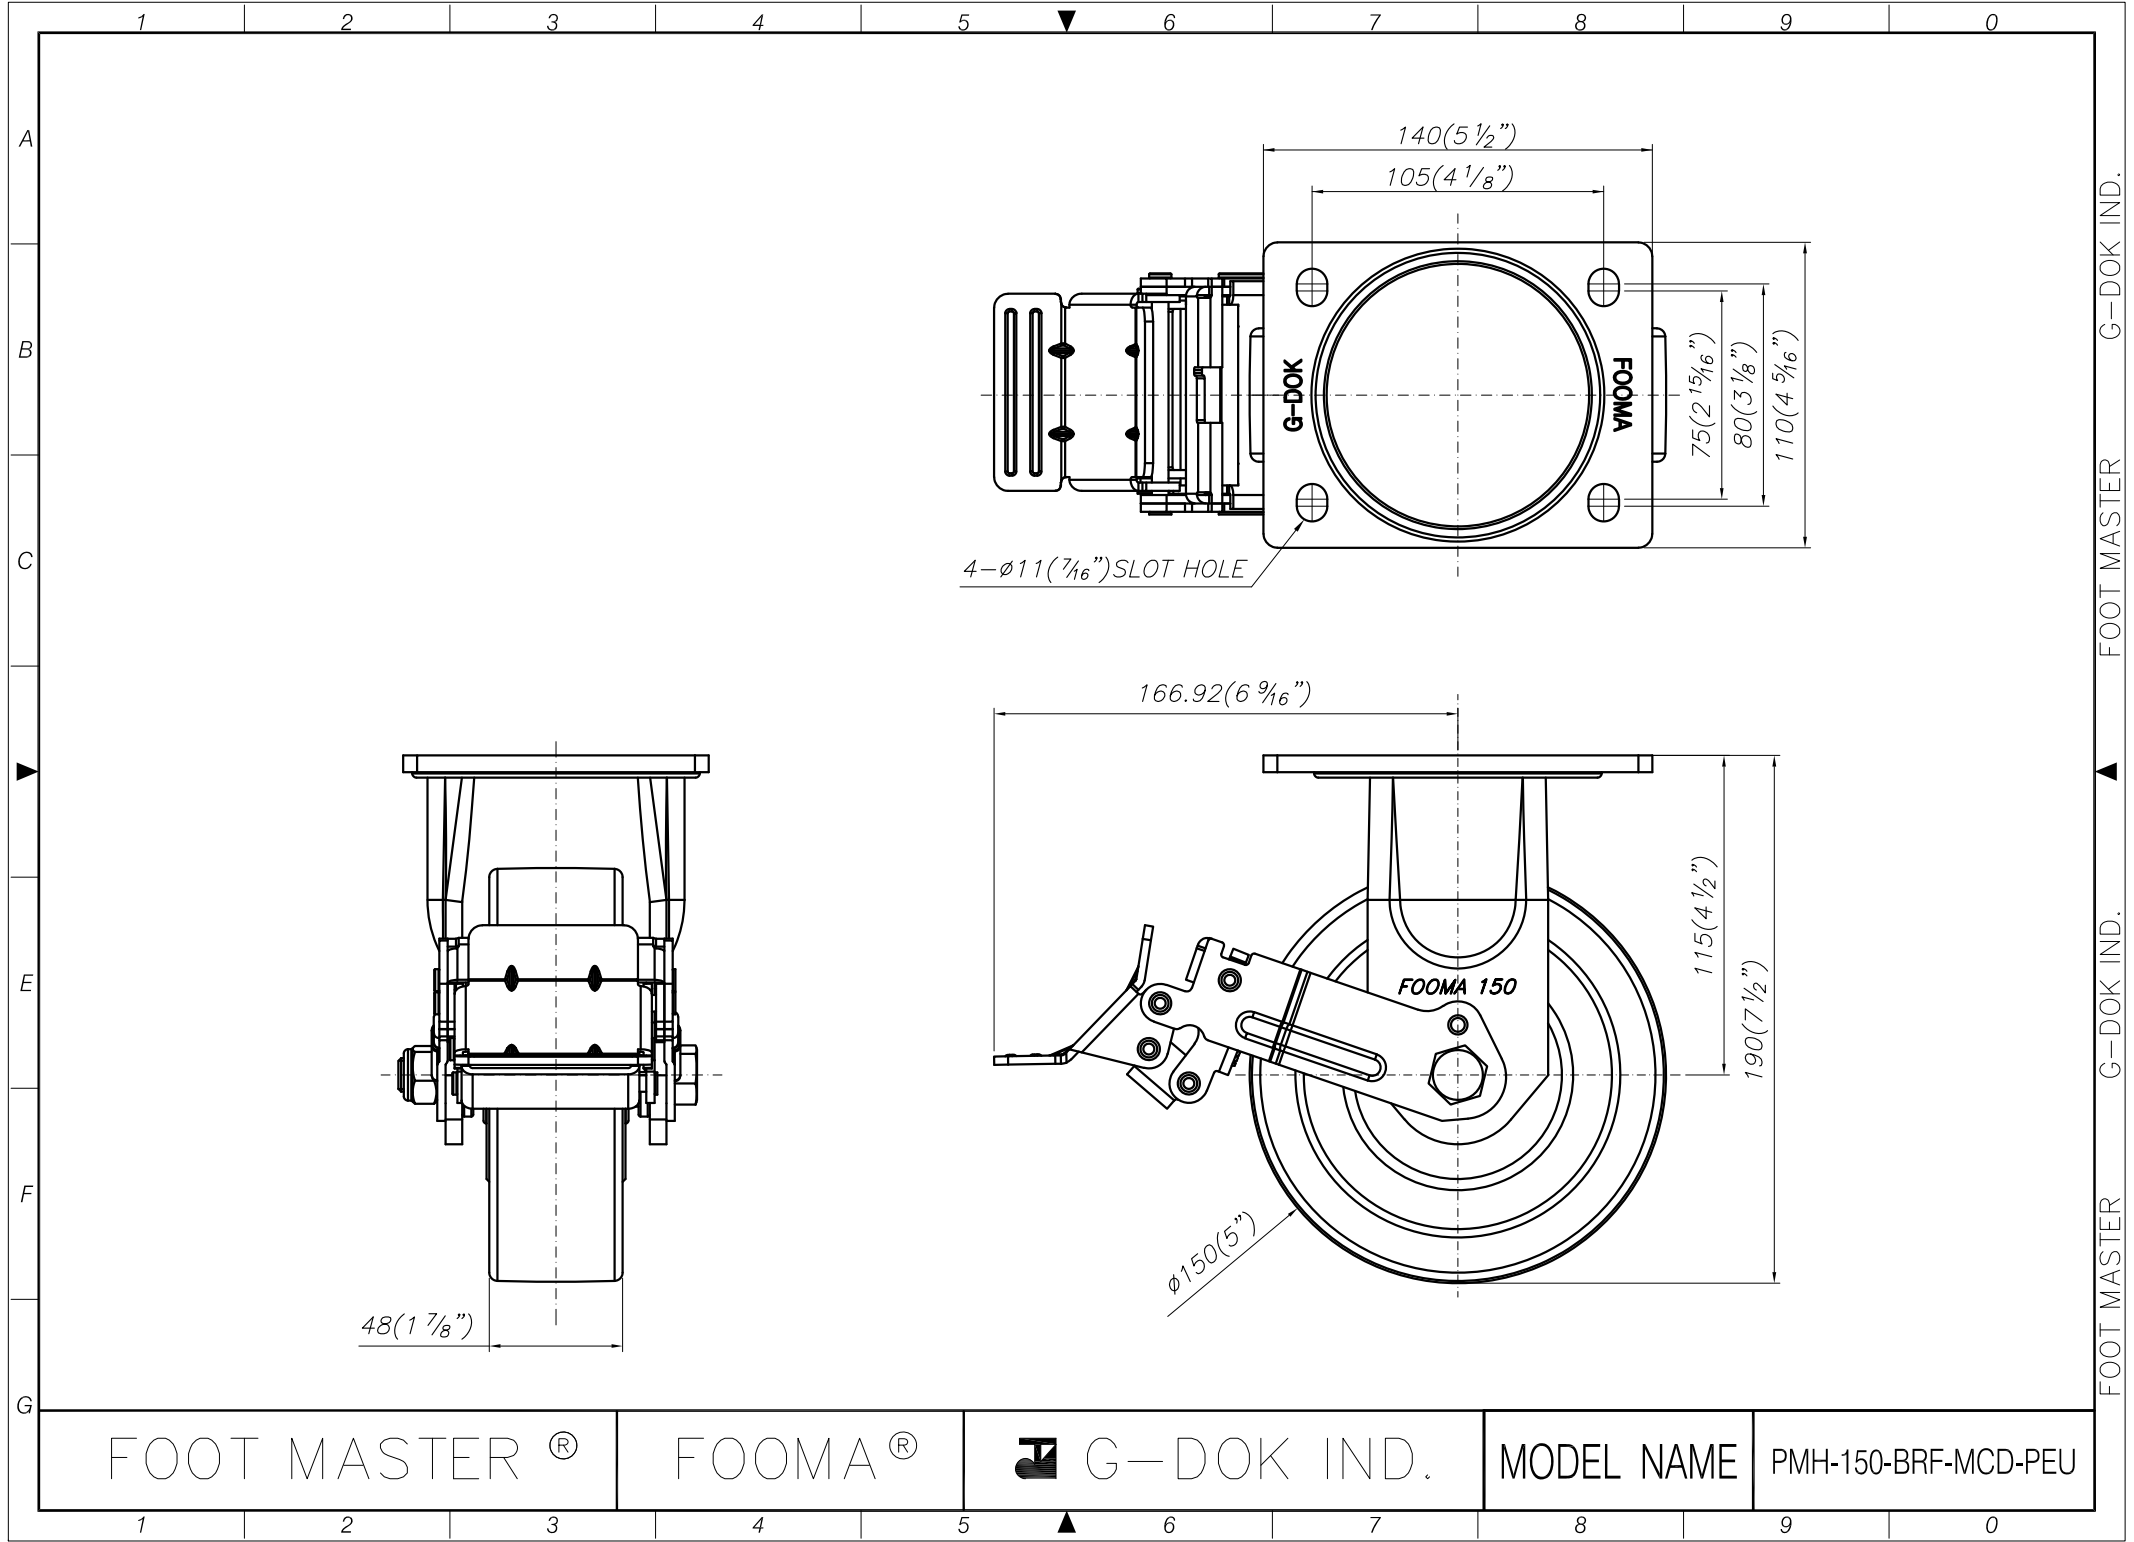

FOOT MASTER[®]

FOOMA[®]

 G-DOK IND.

MODEL NAME

PMH-150-ARF-MCD-PEU

FOOT MASTER G-DOK IND. FOOT MASTER G-DOK IND.

FOOT MASTER®

FOOMA®

G-DOK IND.

MODEL NAME

PMH-150-BRF-MCD-PEU

FOOT MASTER G-DOK IND.

FOOT MASTER[®]

FOOMA[®]

G-DOK IND.

MODEL NAME