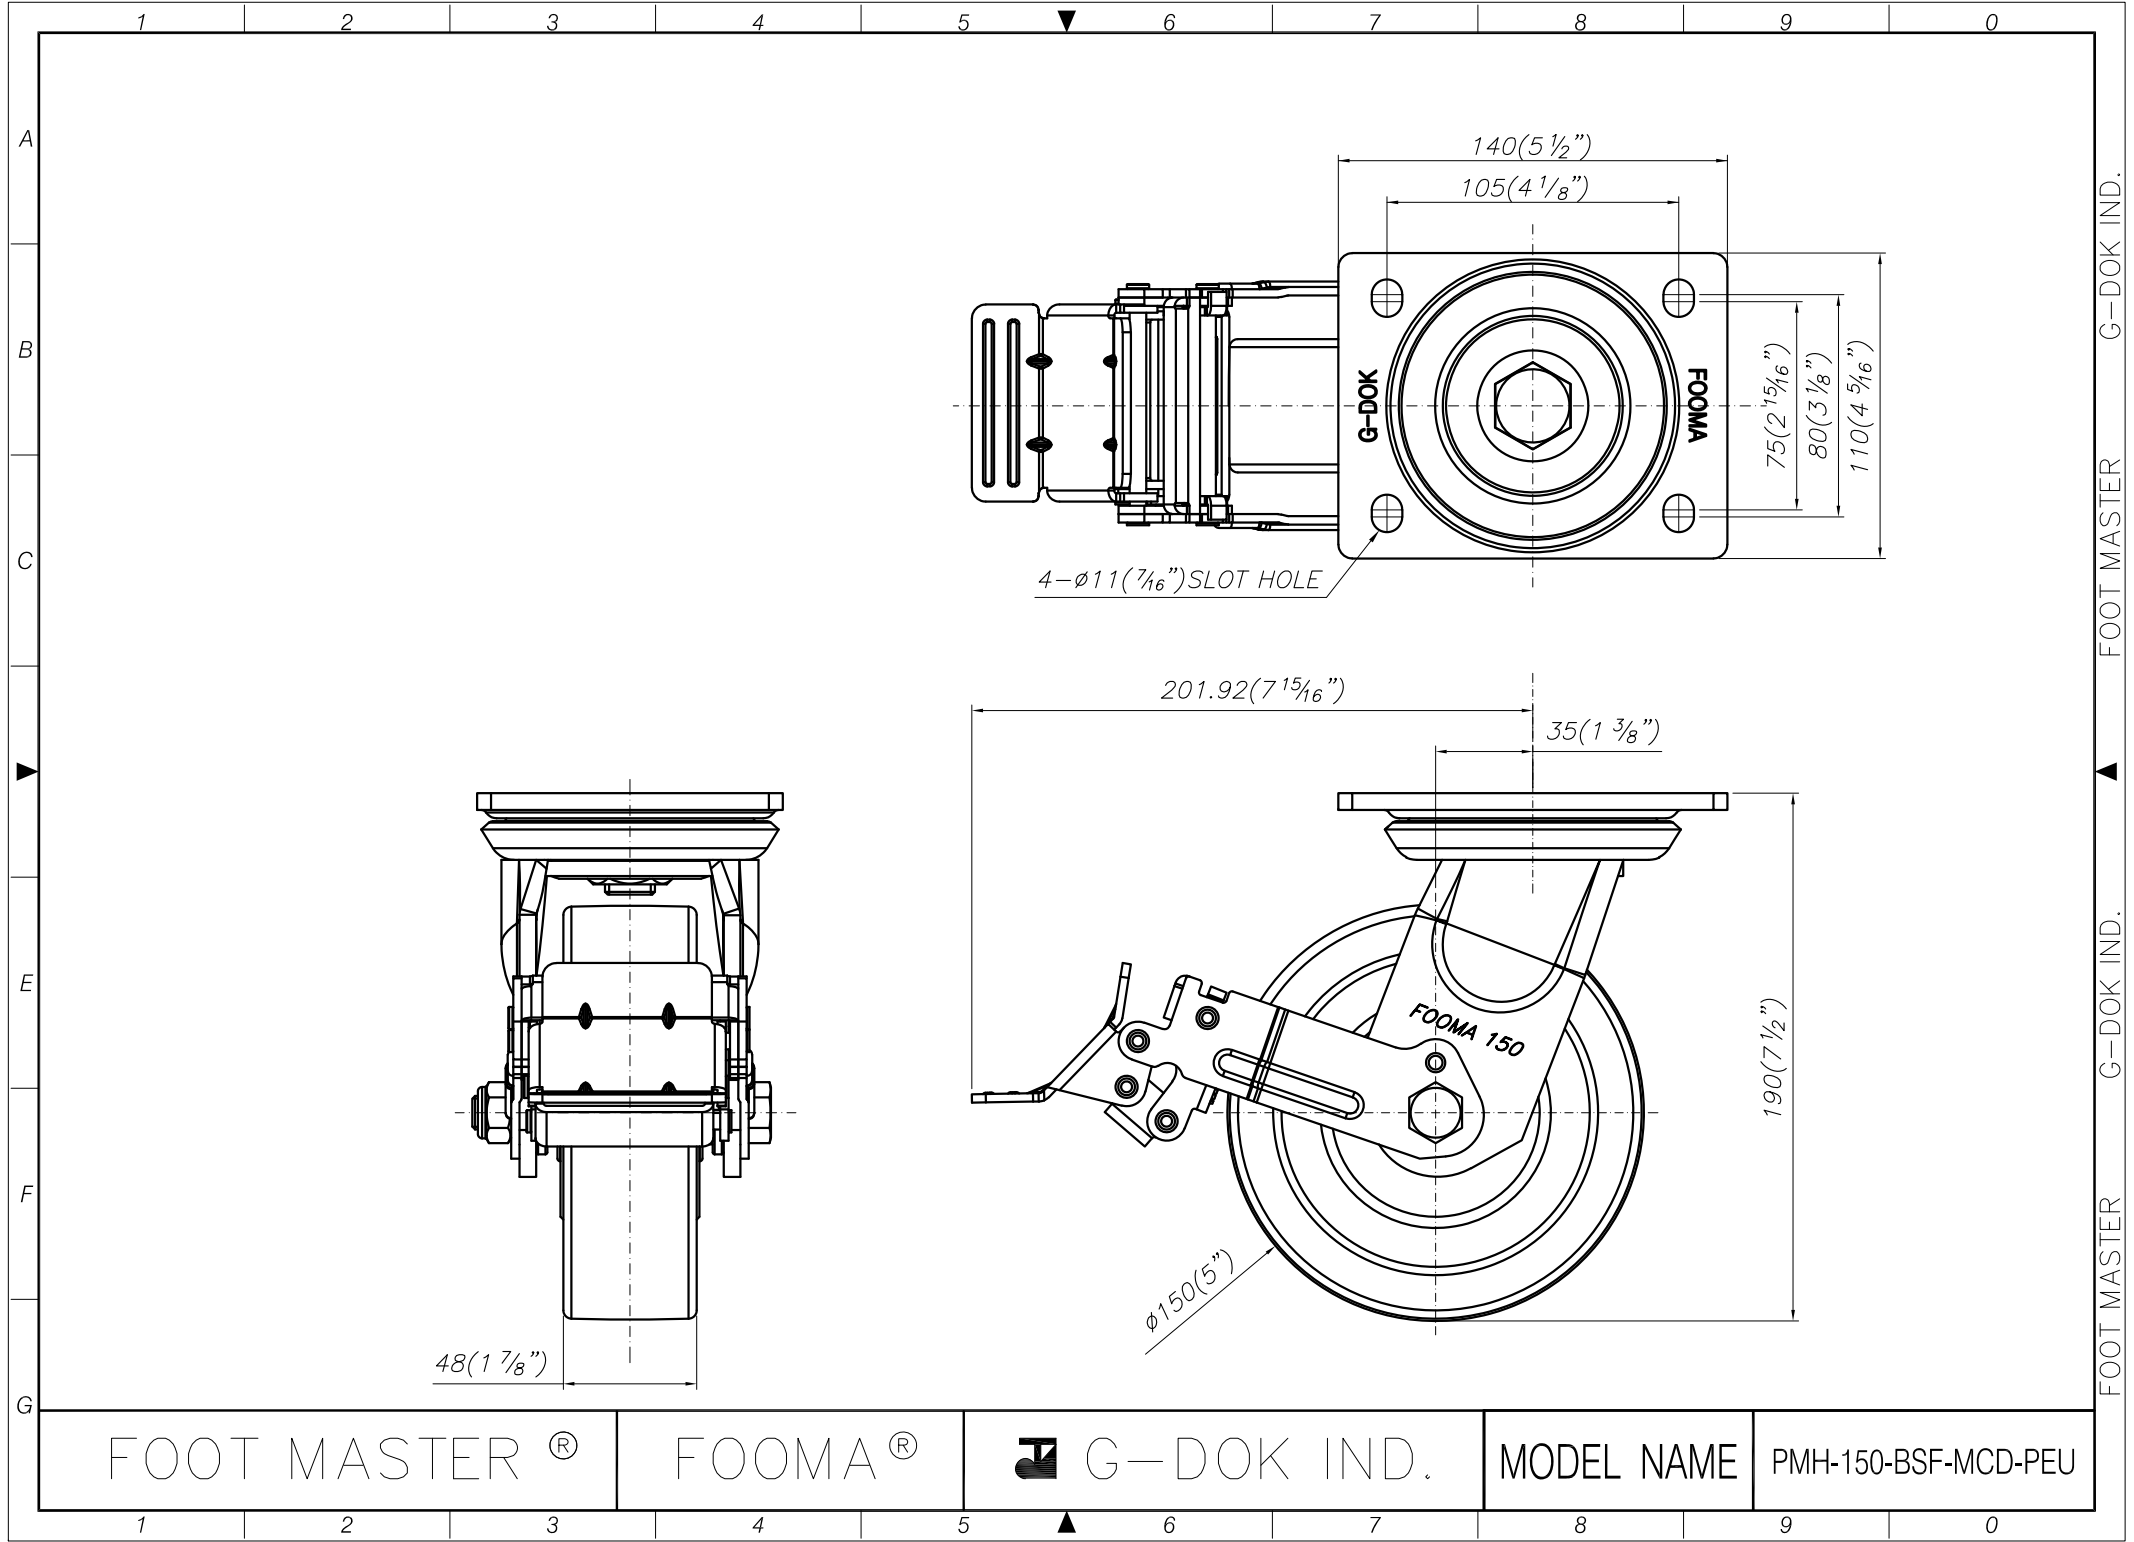

FOOT MASTER®

FOOMA®

G-DOK IND.

MODEL NAME

PMH-150-BSF-MCD-PEU

FOOT MASTER G-DOK IND. FOOT MASTER G-DOK IND.