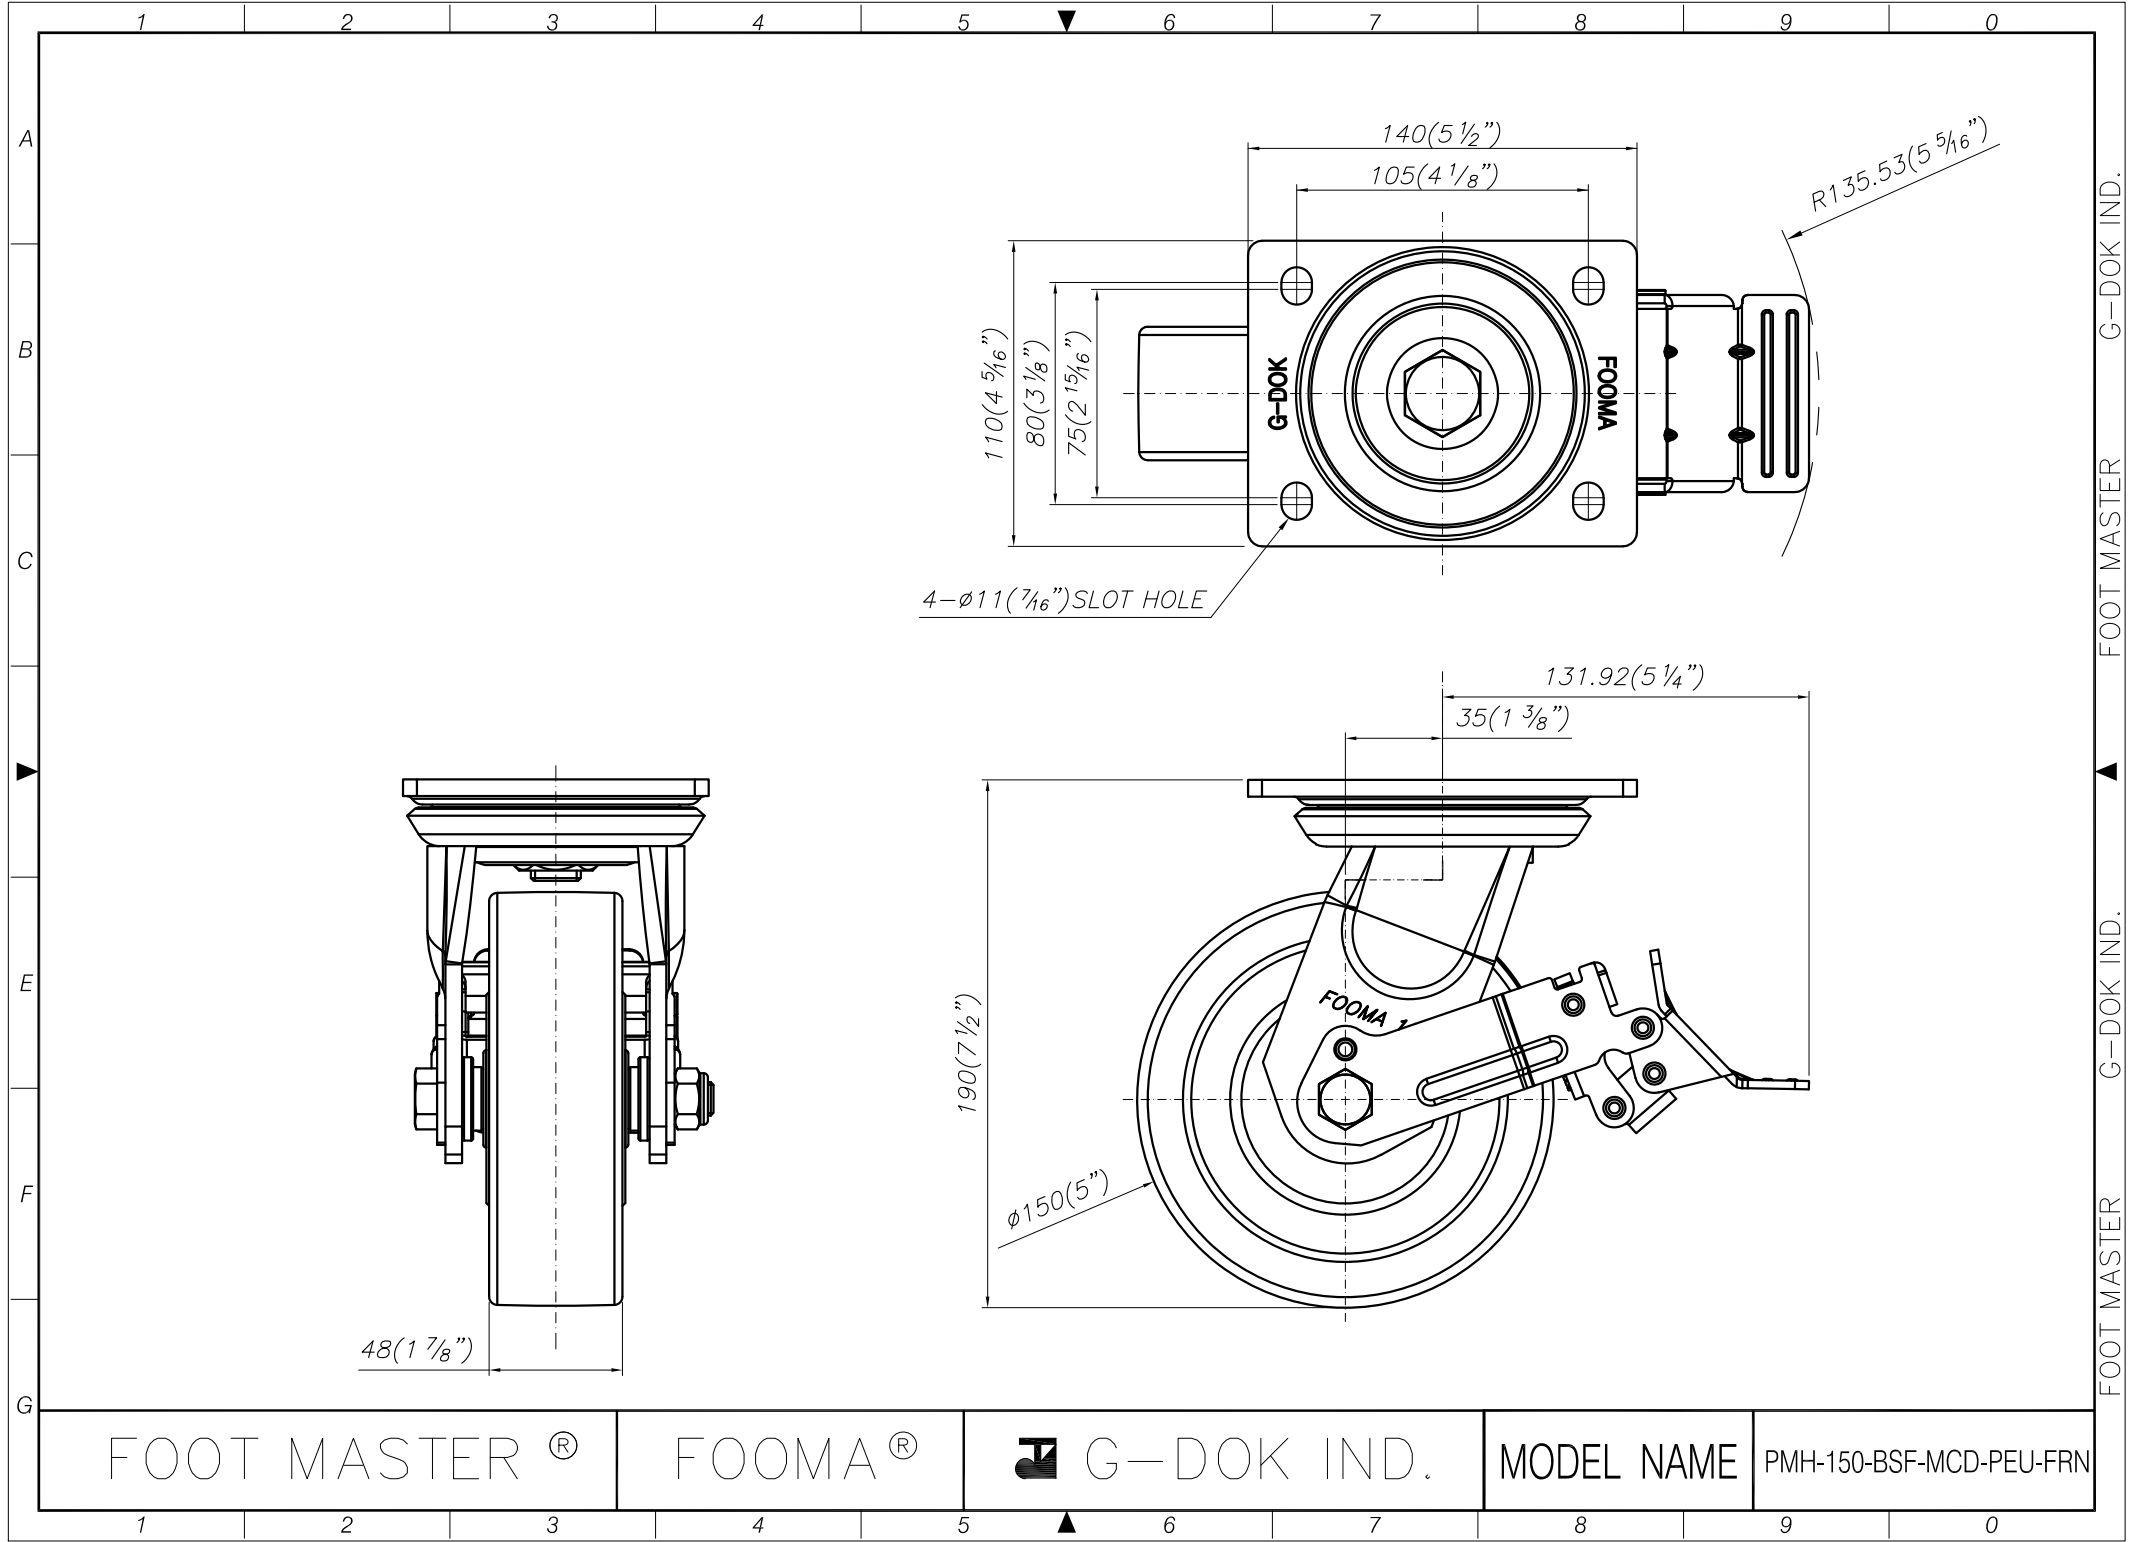

FOOT MASTER®

FOOMA®

G-DOK IND.

MODEL NAME

PMH-150-BSF-MCD-PEU-FRN

FOOT MASTER G-DOK IND. FOOT MASTER G-DOK IND.