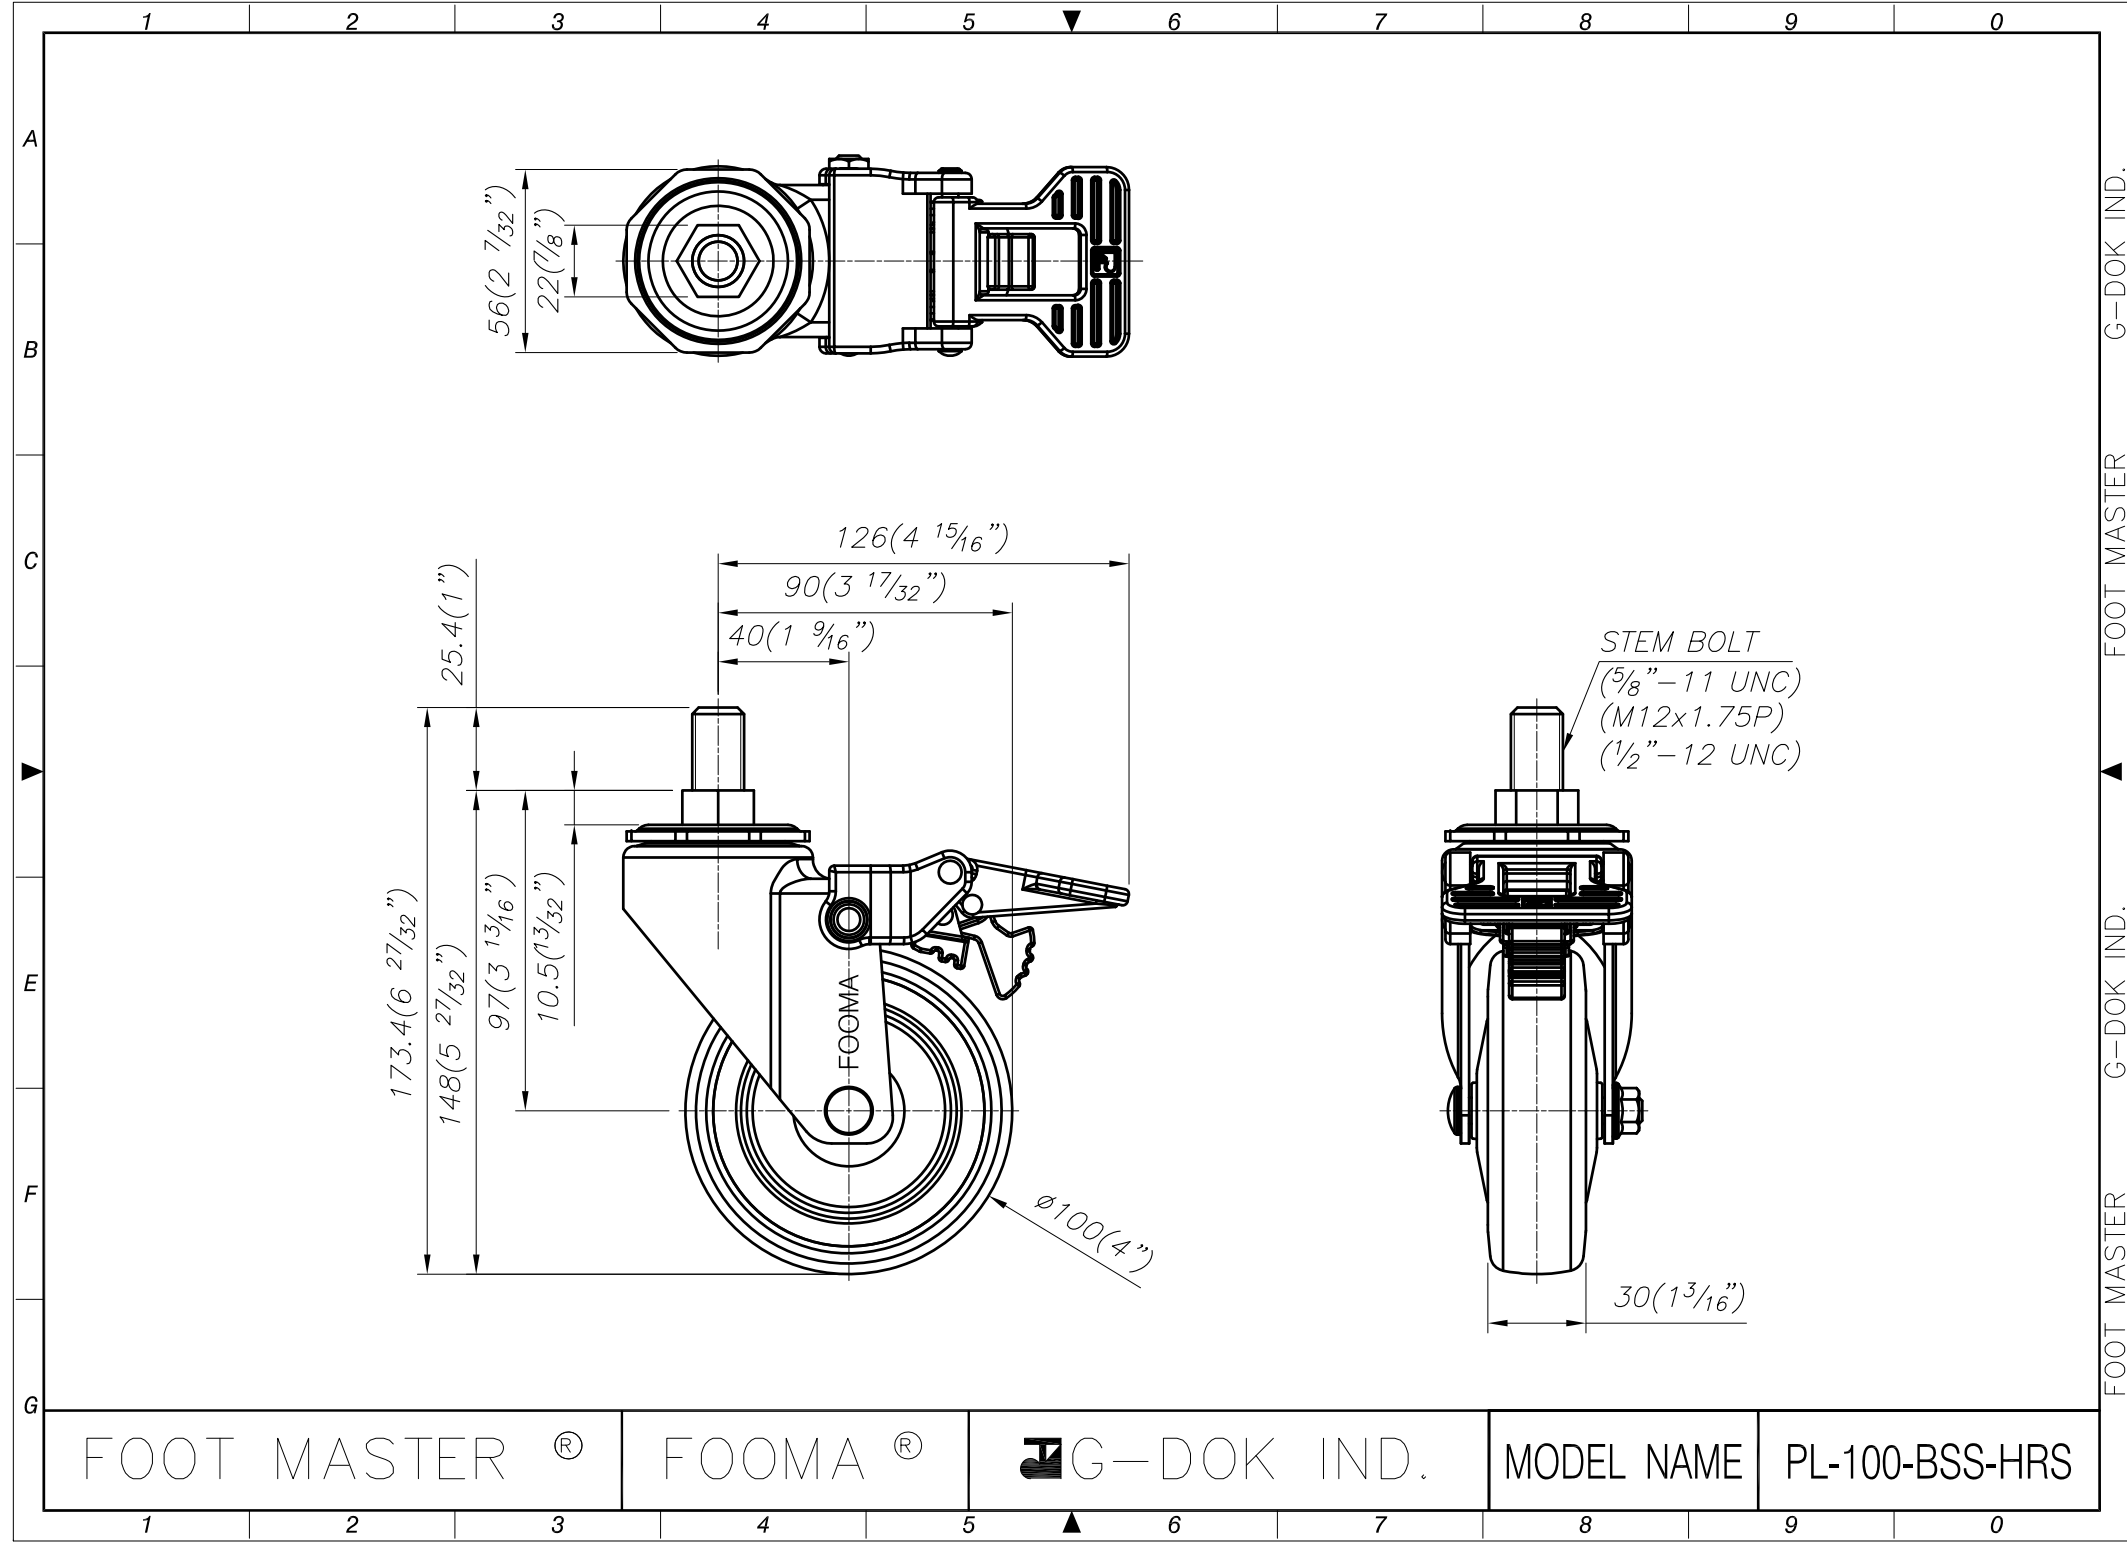

FOOT MASTER®

FOOMA®

G-DOK IND.

MODEL NAME

PL-100-ASS-HRS

FOOT MASTER[®]

FOOMA[®]

G-DOK IND.

MODEL NAME

PL-100-BSS-HRS

FOOT MASTER G-DOK IND. FOOT MASTER G-DOK IND.