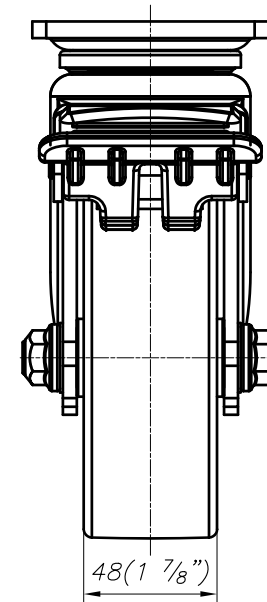

FOOT MASTER[®]

FOOMA[®]

G-DOK IND.

MODEL NAME

PH-130-ASF-NYD

FOOT MASTER G-DOK IND. FOOT MASTER G-DOK IND.

4-ø9 (1 1/32") SLOT HOLES
FOR M8 BOLT

FOOT MASTER[®]

FOOMA[®]

G-DOK IND.

MODEL NAME

PH-130-BSF-NYD

FOOT MASTER G-DOK IND. FOOT MASTER G-DOK IND.

FOOT MASTER G-DOK IND.