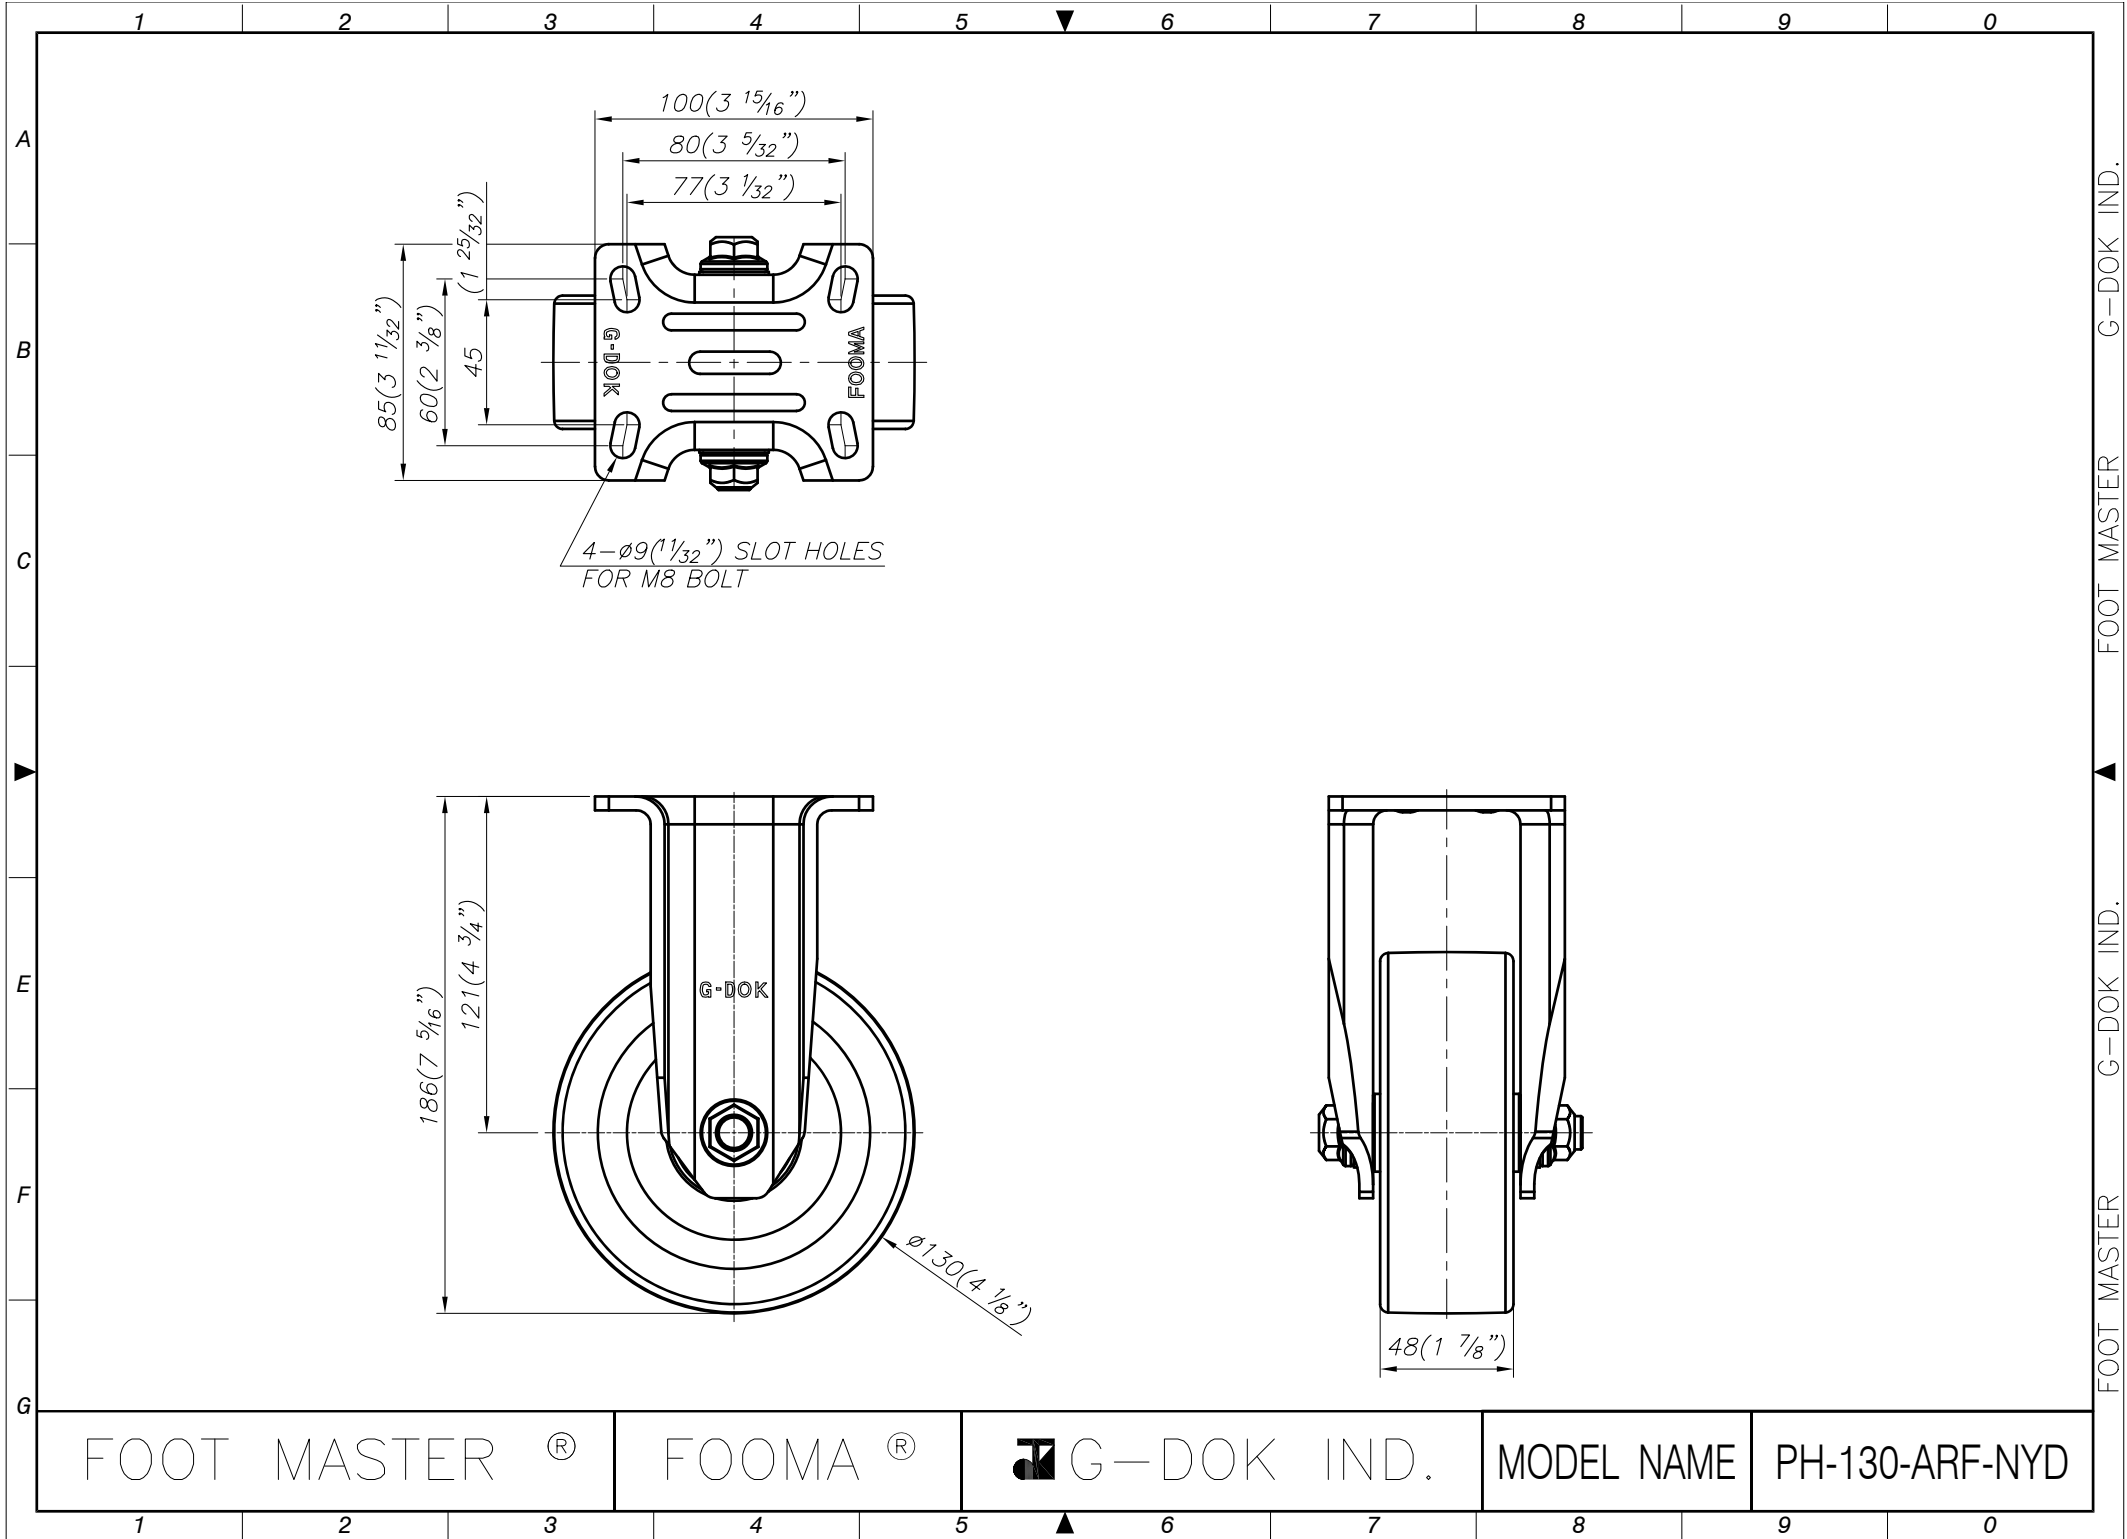

FOOT MASTER[®]

FOOMA[®]

G-DOK IND.

MODEL NAME

PH-130-ASF-NYD

FOOT MASTER G-DOK IND. FOOT MASTER G-DOK IND.

4-ø9 (1 1/32") SLOT HOLES
FOR M8 BOLT

FOOT MASTER[®]

FOOMA[®]

G-DOK IND.

MODEL NAME

PH-130-BSF-NYD

FOOT MASTER G-DOK IND. FOOT MASTER G-DOK IND.

FOOT MASTER G-DOK IND.