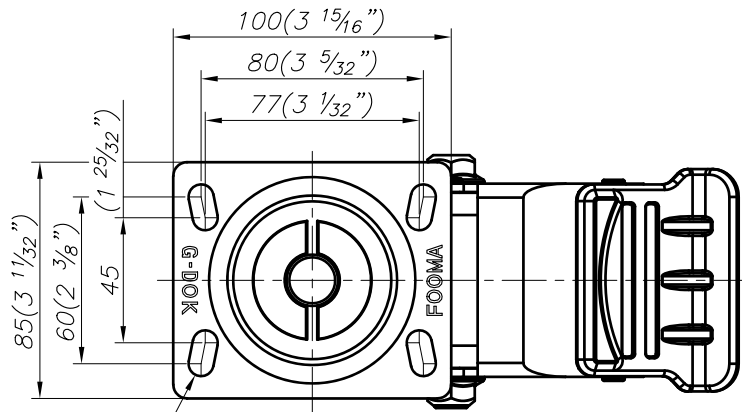

FOOT MASTER[®]

FOOMA[®]

G-DOK IND.

MODEL NAME

PH-130-ASF-NYD

FOOT MASTER G-DOK IND. FOOT MASTER G-DOK IND.

4-ø9 (1 1/32") SLOT HOLES
FOR M8 BOLT

FOOT MASTER[®]

FOOMA[®]

G-DOK IND.

MODEL NAME

PH-130-BSF-NYD

FOOT MASTER G-DOK IND. FOOT MASTER G-DOK IND.

FOOT MASTER G-DOK IND.