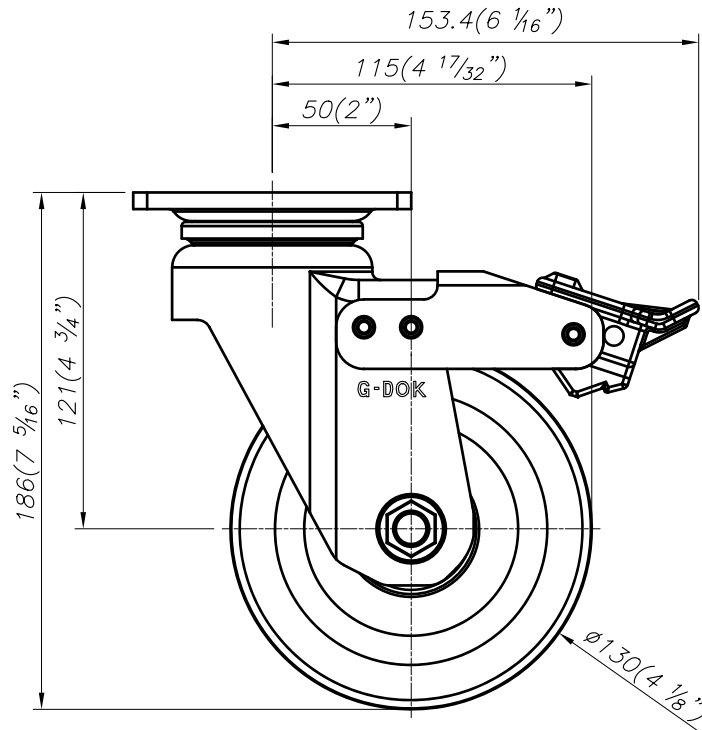

FOOT MASTER[®]

FOOMA[®]

G-DOK IND.

MODEL NAME

PH-130-ASF-NYD

FOOT MASTER G-DOK IND. FOOT MASTER G-DOK IND.

4-ø9 (1 1/32") SLOT HOLES
FOR M8 BOLT

FOOT MASTER[®]

FOOMA[®]

G-DOK IND.

MODEL NAME

PH-130-BSF-NYD

FOOT MASTER G-DOK IND. FOOT MASTER G-DOK IND.

FOOT MASTER G-DOK IND.