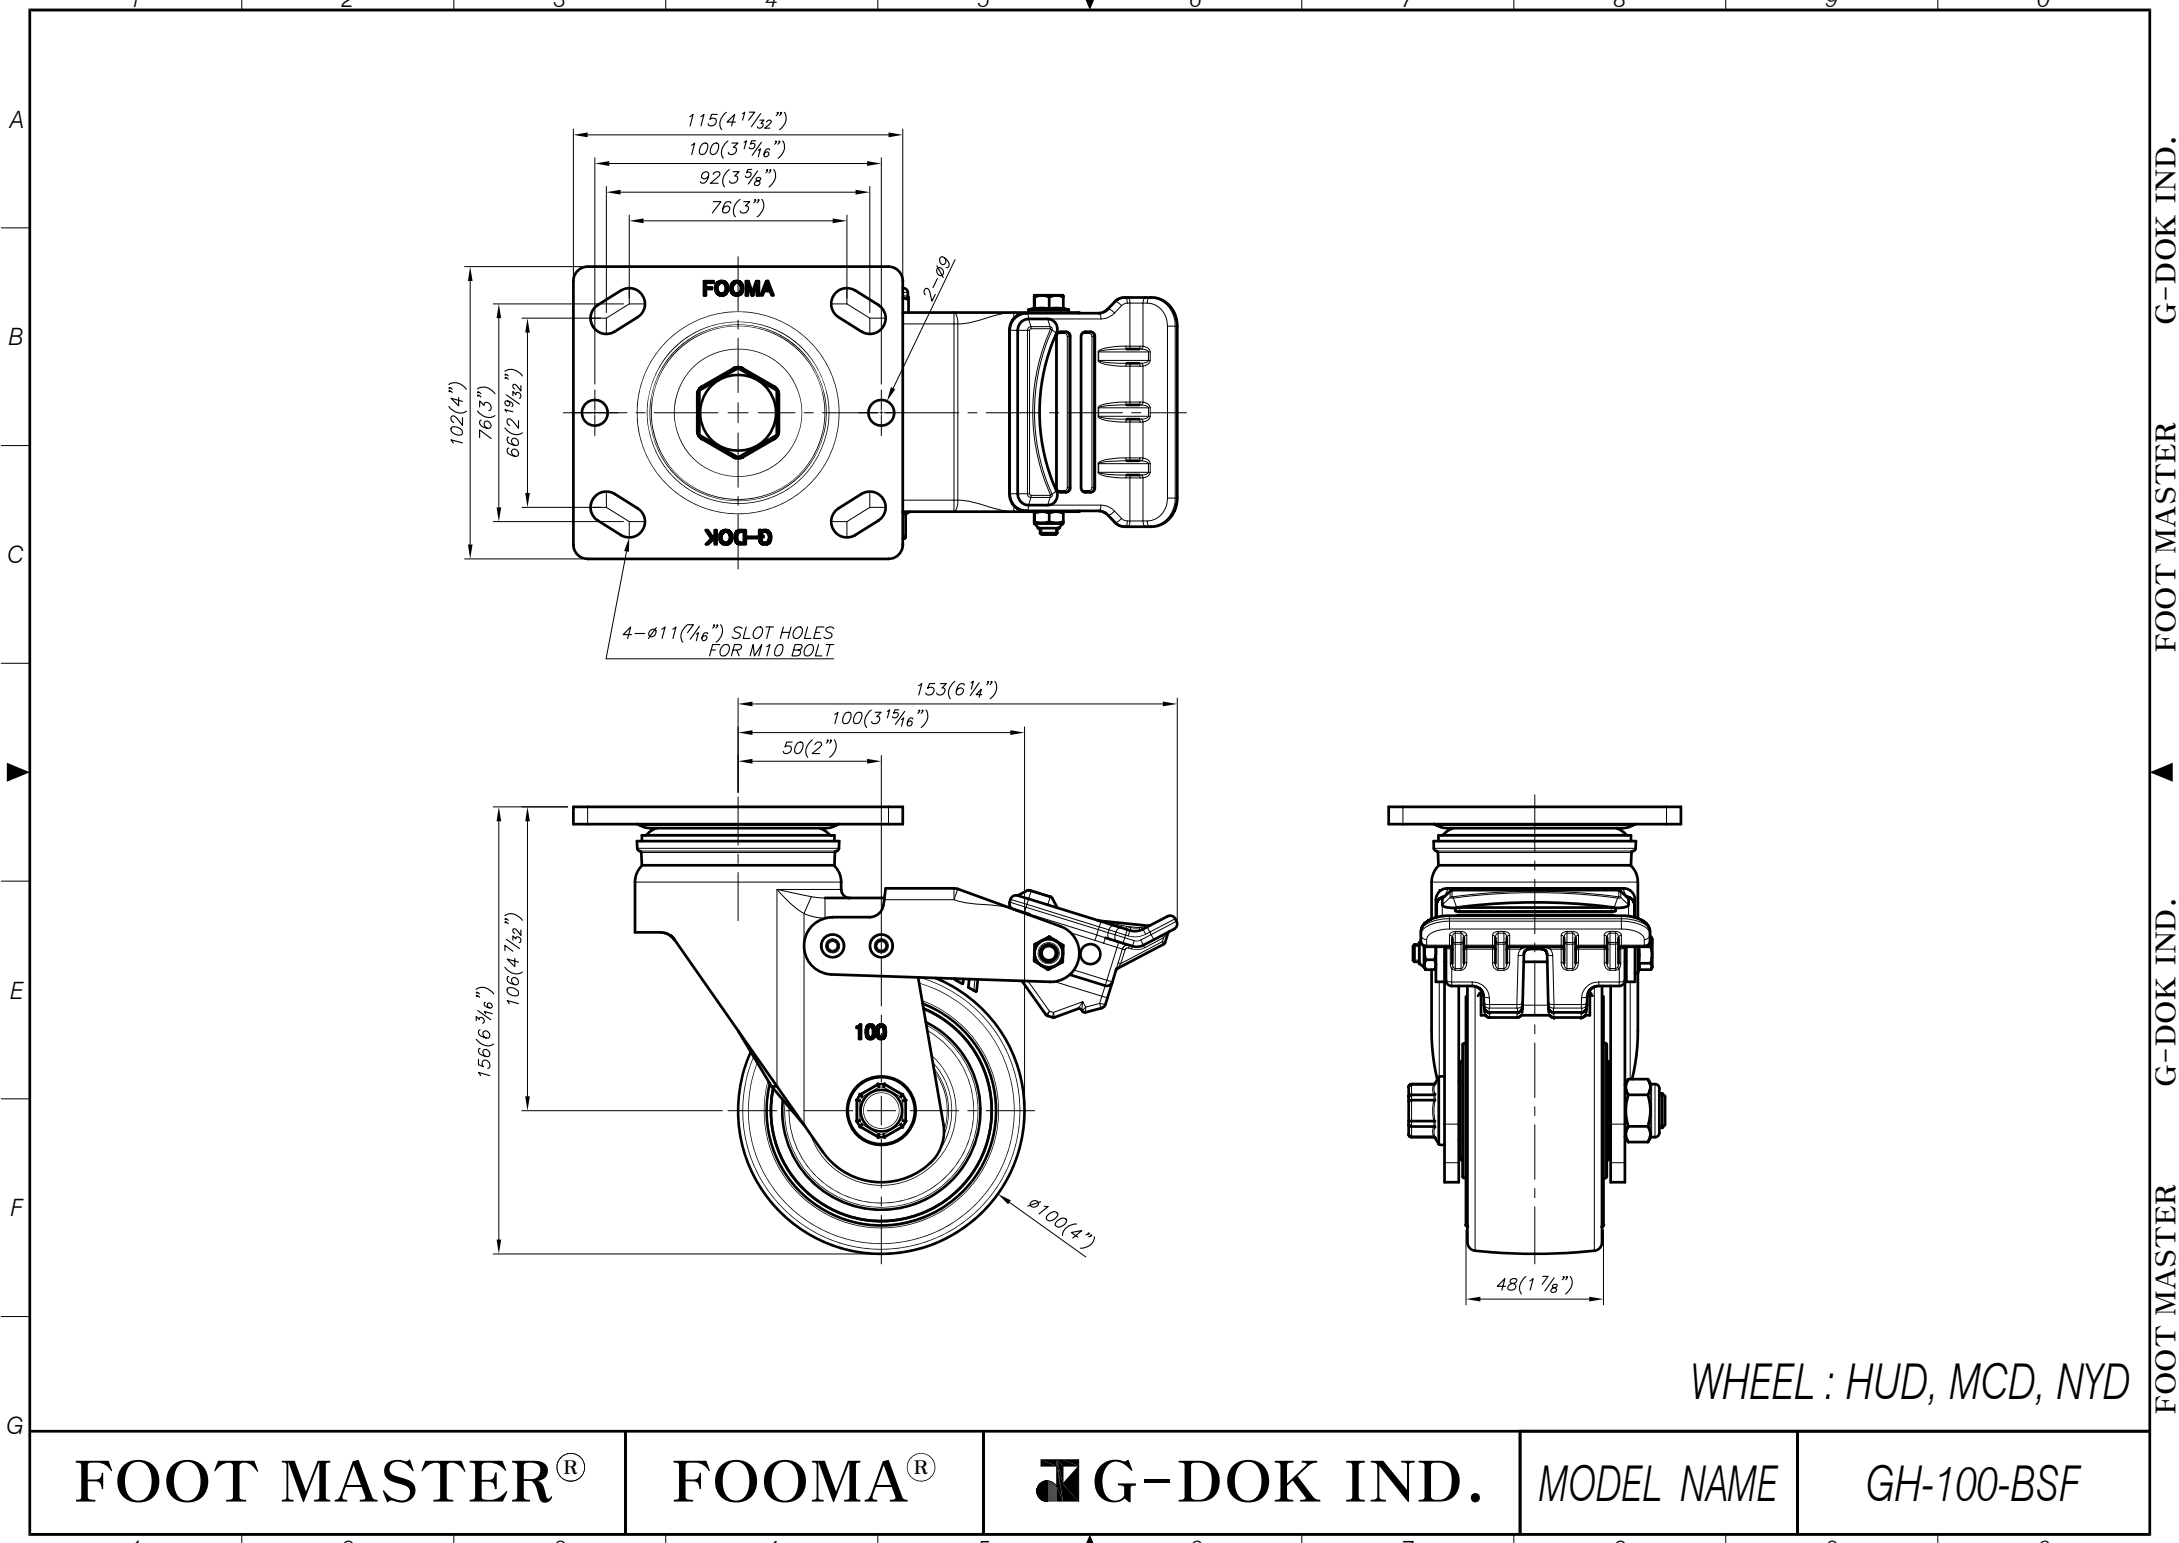

FOOT MASTER[®]

FOOMA[®]

G-DOK IND.

MODEL NAME

GH-100-ARF

FOOT MASTER G-DOK IND. FOOT MASTER G-DOK IND. FOOT MASTER G-DOK IND.

WHEEL : HUD, MCD, NYD

FOOT MASTER®