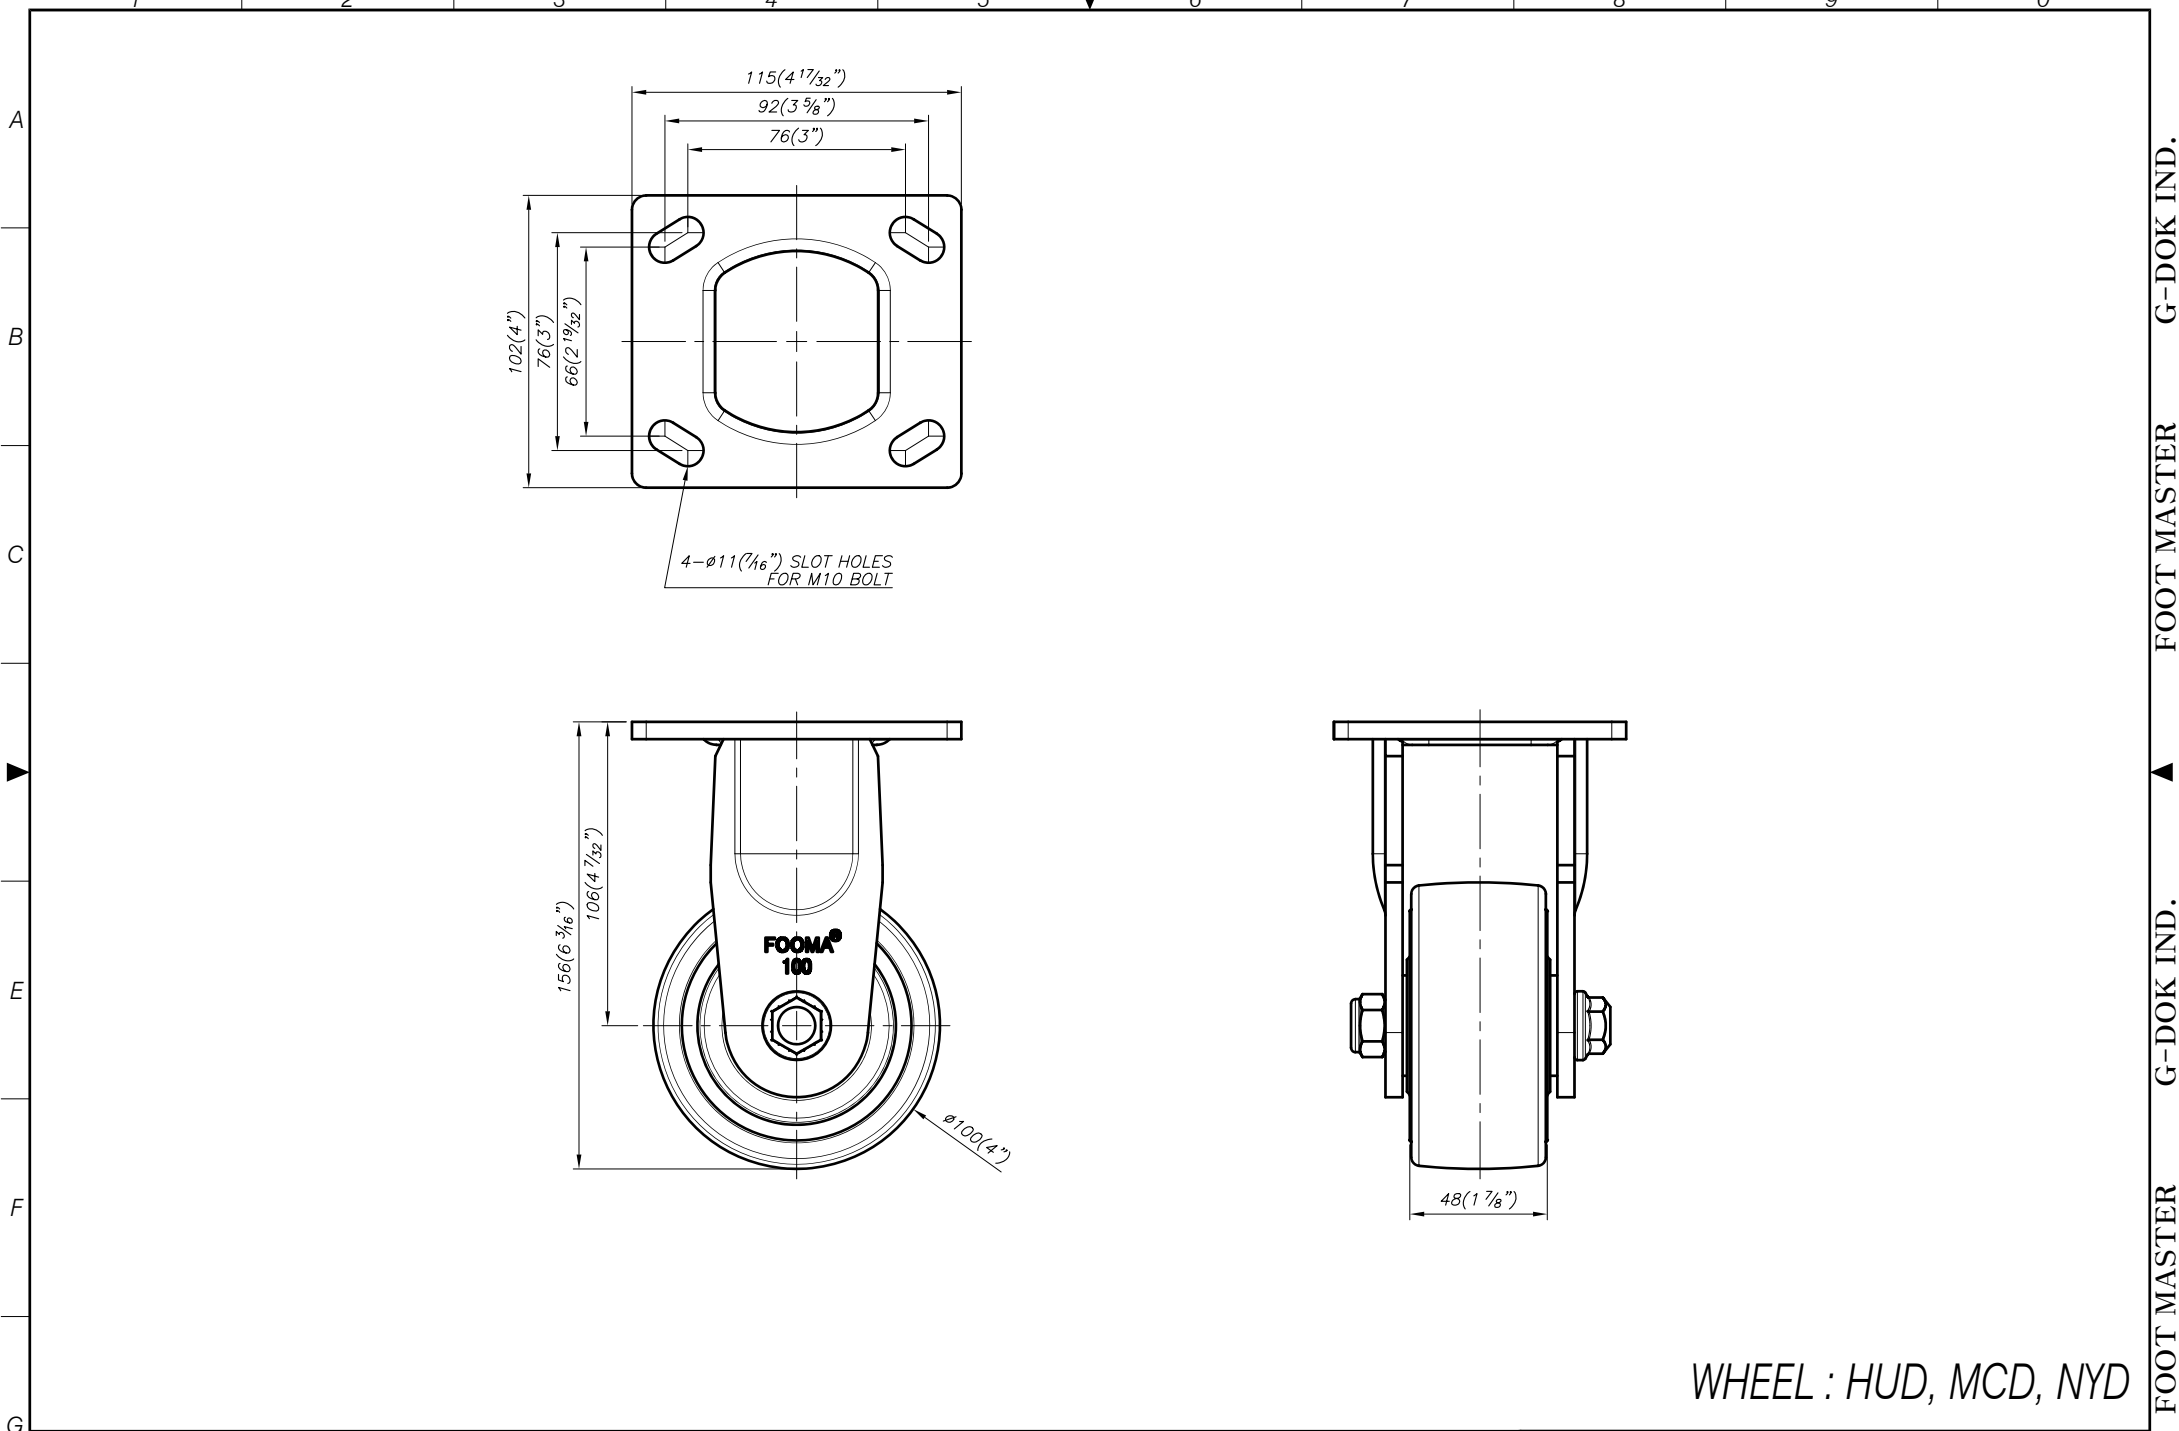

WHEEL : HUD, MCD, NYD

FOOT MASTER®

FOOMA®

G-DOK IND.

MODEL NAME

GH-100-ASF

FOOT MASTER G-DOK IND. FOOT MASTER G-DOK IND.

WHEEL : HUD, MCD, NYD

FOOT MASTER[®]

FOOMA[®]

G-DOK IND.

MODEL NAME

GH-100-ARF

FOOT MASTER G-DOK IND. FOOT MASTER G-DOK IND. FOOT MASTER G-DOK IND.

WHEEL : HUD, MCD, NYD

FOOT MASTER®