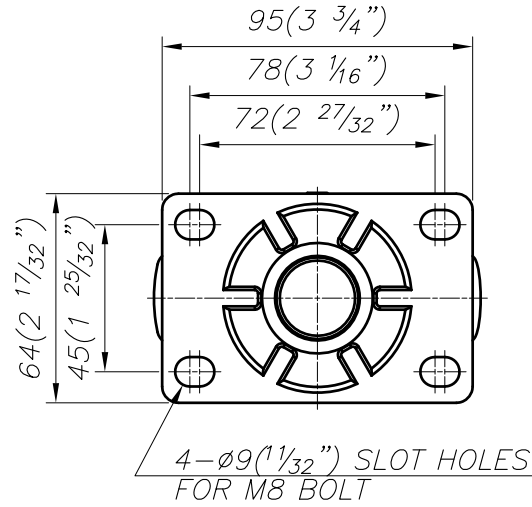

FOOT MASTER®

FOOMA®

G-DOK IND.

MODEL NAME

PL-100-ARF-HRS

G-DOK IND.

FOOT MASTER

G-DOK IND.

FOOT MASTER