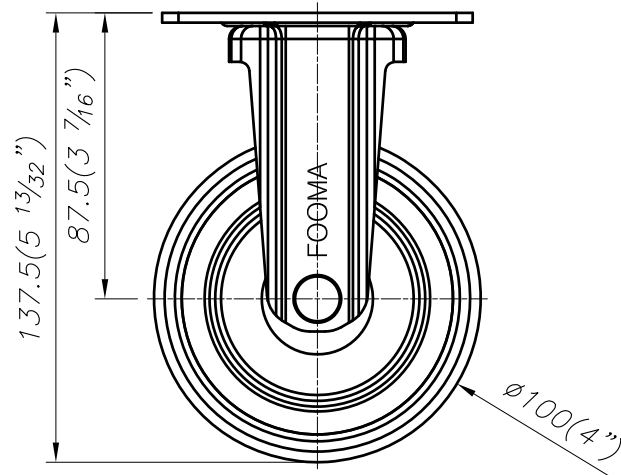

FOOT MASTER®

FOOMA®

G-DOK IND.

MODEL NAME

PL-100-ARF-HRS

G-DOK IND.

FOOT MASTER

G-DOK IND.

FOOT MASTER