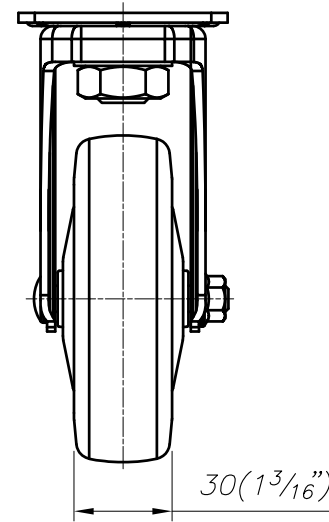

FOOT MASTER®

FOOMA®

G-DOK IND.

MODEL NAME

PL-100-ARF-HRS

G-DOK IND.

FOOT MASTER

G-DOK IND.

FOOT MASTER