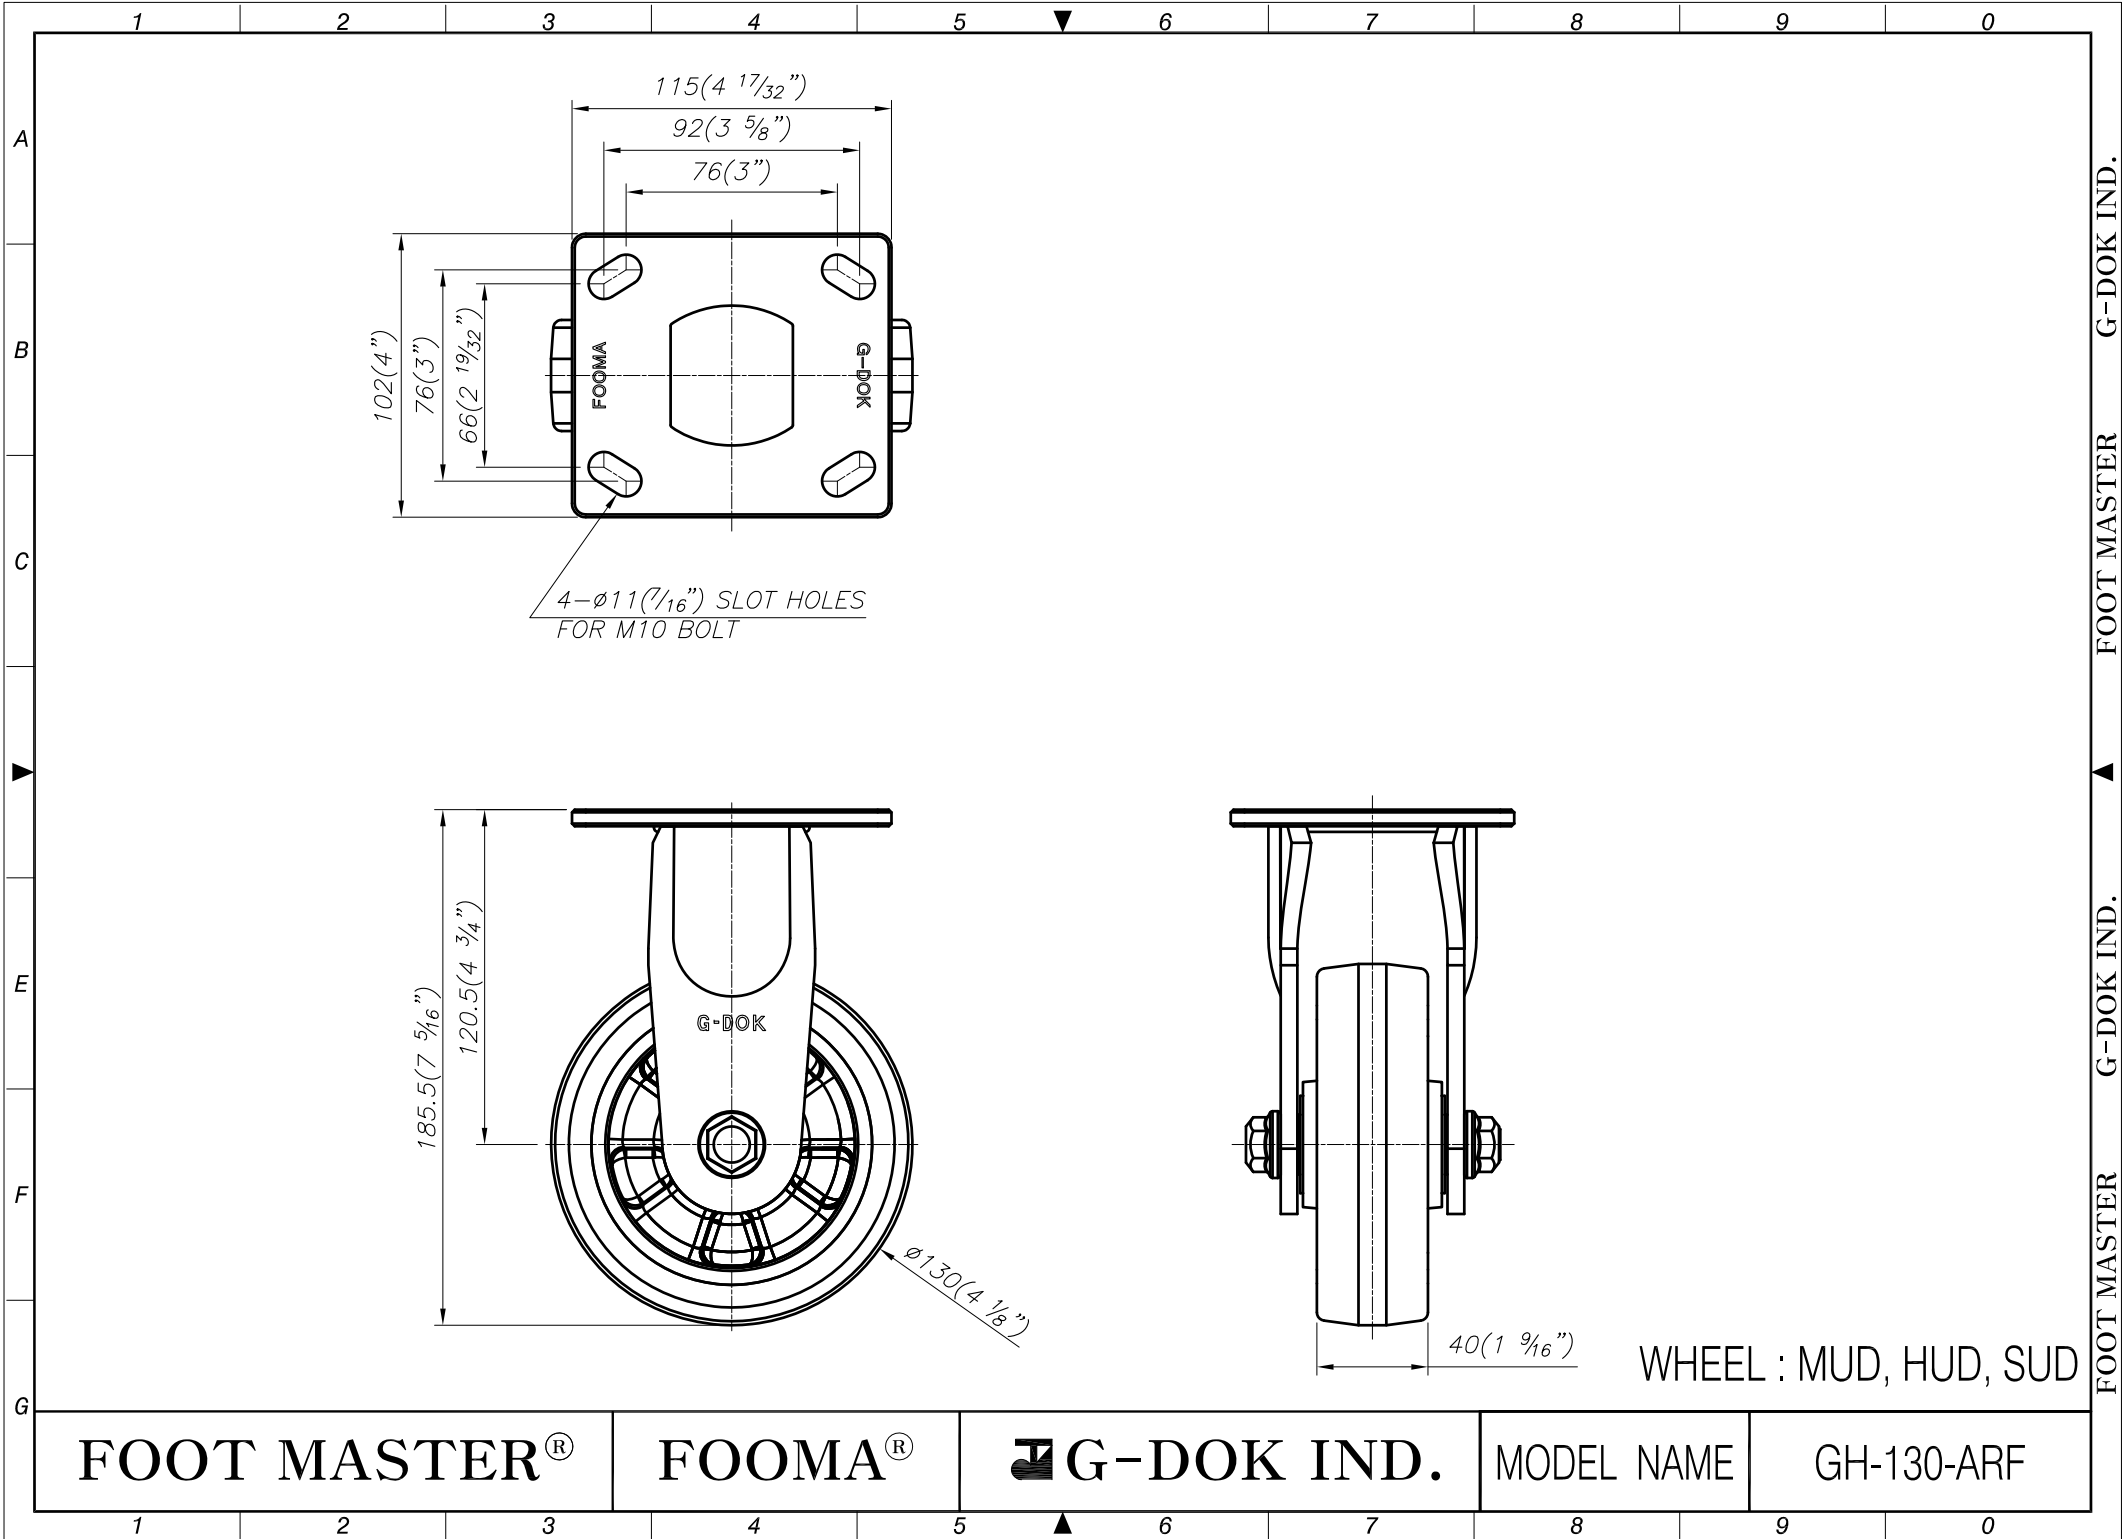

FOOT MASTER®

FOOMA®

G-DOK IND.

MODEL NAME

GH-130-ASF

FOOT MASTER G-DOK IND. FOOT MASTER G-DOK IND. FOOT MASTER G-DOK IND.

FOOT MASTER®

FOOMA®

G-DOK IND.

MODEL NAME

GH-130-BSF

FOOT MASTER G-DOK IND. FOOT MASTER G-DOK IND.

FOOT MASTER®

FOOMA®

G-DOK IND.

MODEL NAME