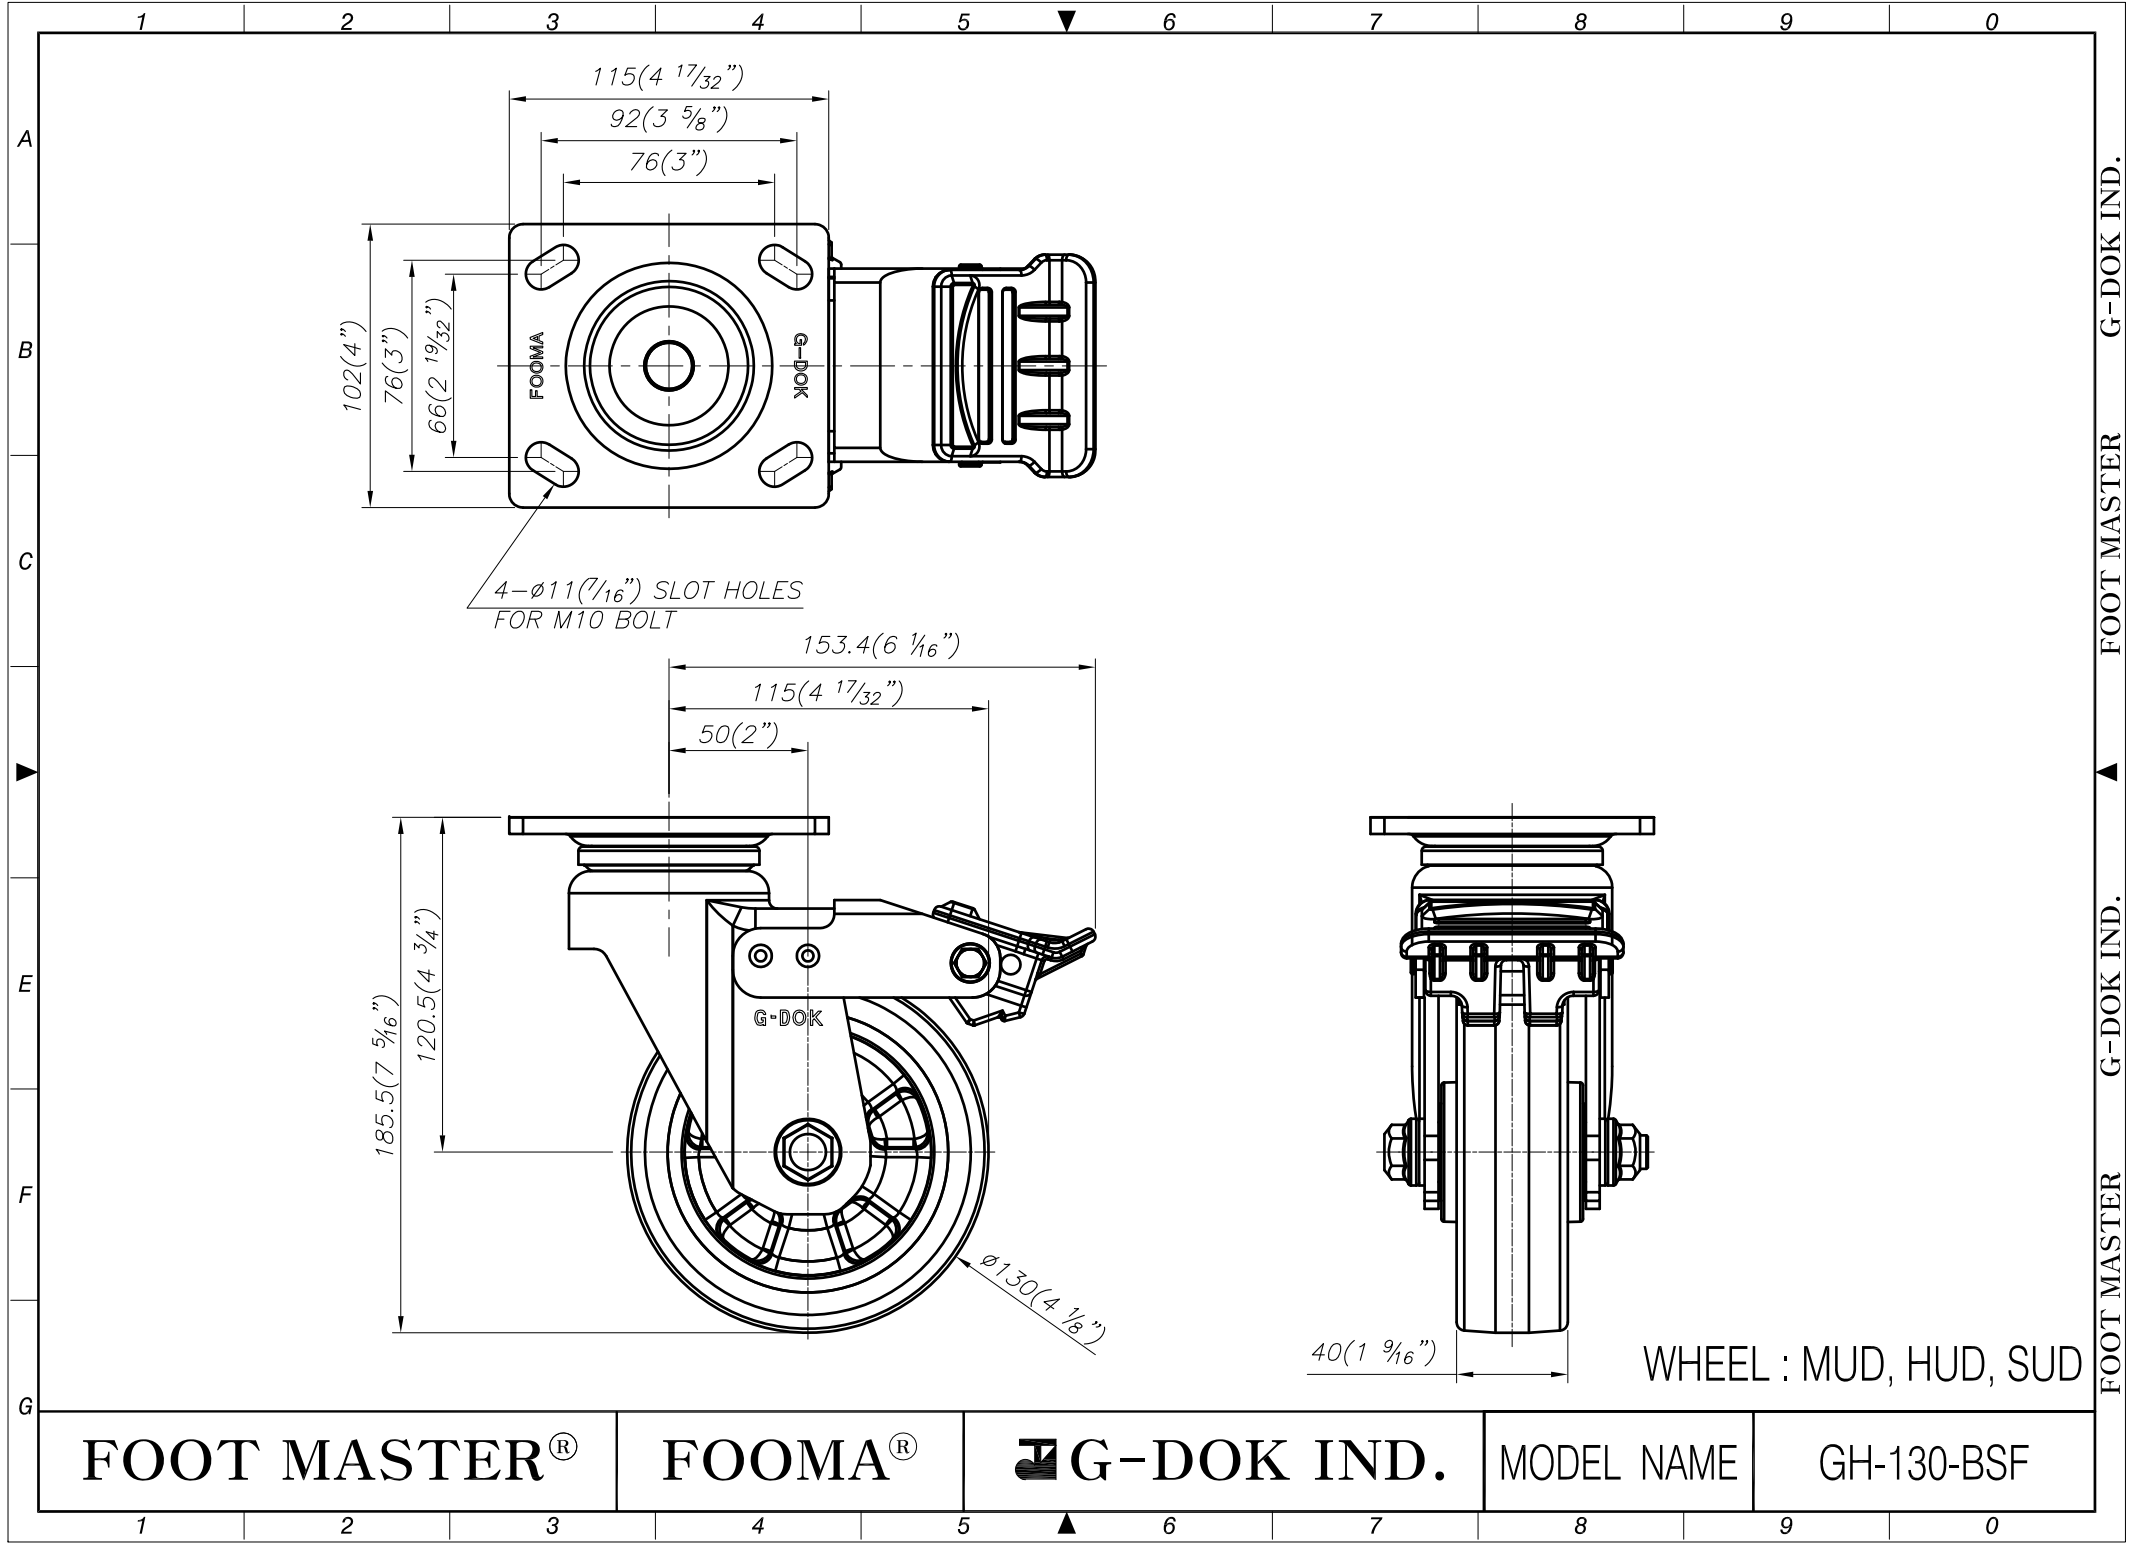

FOOT MASTER®

FOOMA®

G-DOK IND.

MODEL NAME

GH-130-ASF

FOOT MASTER G-DOK IND. FOOT MASTER G-DOK IND. FOOT MASTER G-DOK IND.

FOOT MASTER®

FOOMA®

G-DOK IND.

MODEL NAME

GH-130-BSF

FOOT MASTER G-DOK IND. FOOT MASTER G-DOK IND.

FOOT MASTER®

FOOMA®

G-DOK IND.

MODEL NAME