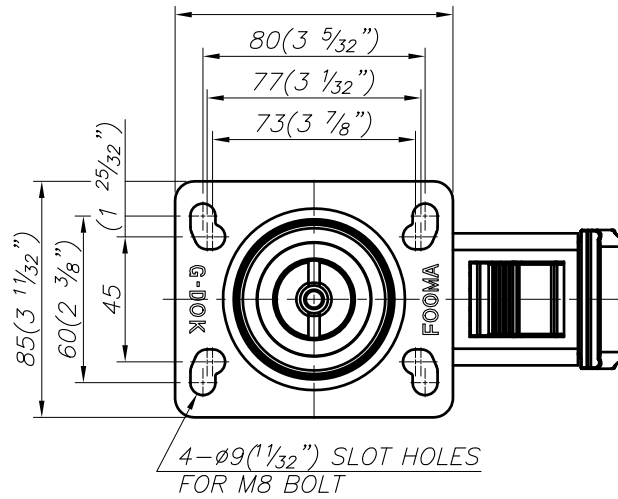

4-ø9(1 1/32") SLOT HOLES
FOR M8 BOLT

FOOT MASTER®

FOOMA®

G-DOK IND.

MODEL NAME

P-125-ASF-HRS

FOOT MASTER G-DOK IND. FOOT MASTER G-DOK IND.

FOOT MASTER[®]

FOOMA[®]

G-DOK IND.

MODEL NAME

P-125-BSF-HRS

FOOT MASTER G-DOK IND. FOOT MASTER G-DOK IND.

FOOT MASTER[®]

FOOMA[®]

 G-DOK IND.

MODEL NAME

P-125-ARF-HRS

FOOT MASTER G-DOK IND. FOOT MASTER G-DOK IND.