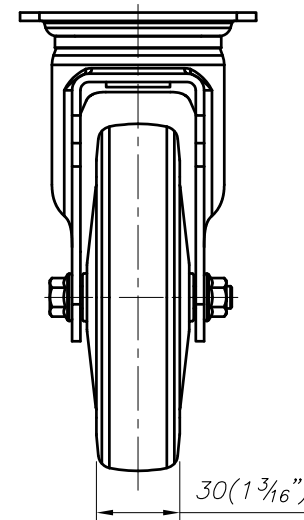

4-ø9(1 1/32") SLOT HOLES
FOR M8 BOLT

FOOT MASTER®

FOOMA®

G-DOK IND.

MODEL NAME

P-125-ASF-HRS

FOOT MASTER G-DOK IND. FOOT MASTER G-DOK IND.

FOOT MASTER[®]

FOOMA[®]

G-DOK IND.

MODEL NAME

P-125-BSF-HRS

FOOT MASTER G-DOK IND. FOOT MASTER G-DOK IND.

FOOT MASTER[®]

FOOMA[®]

 G-DOK IND.

MODEL NAME

P-125-ARF-HRS

FOOT MASTER G-DOK IND. FOOT MASTER G-DOK IND.