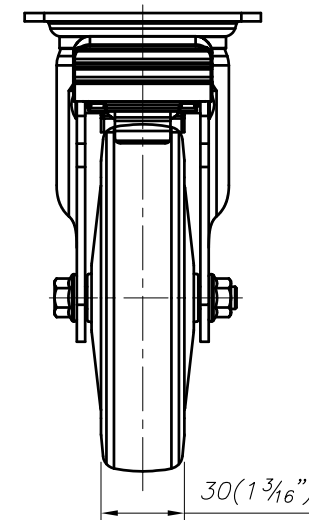

4-ø9(1 1/32") SLOT HOLES
FOR M8 BOLT

FOOT MASTER®

FOOMA®

G-DOK IND.

MODEL NAME

P-125-ASF-HRS

FOOT MASTER G-DOK IND. FOOT MASTER G-DOK IND.

FOOT MASTER[®]

FOOMA[®]

G-DOK IND.

MODEL NAME

P-125-BSF-HRS

FOOT MASTER G-DOK IND. FOOT MASTER G-DOK IND.

FOOT MASTER[®]

FOOMA[®]

 G-DOK IND.

MODEL NAME

P-125-ARF-HRS

FOOT MASTER G-DOK IND. FOOT MASTER G-DOK IND.