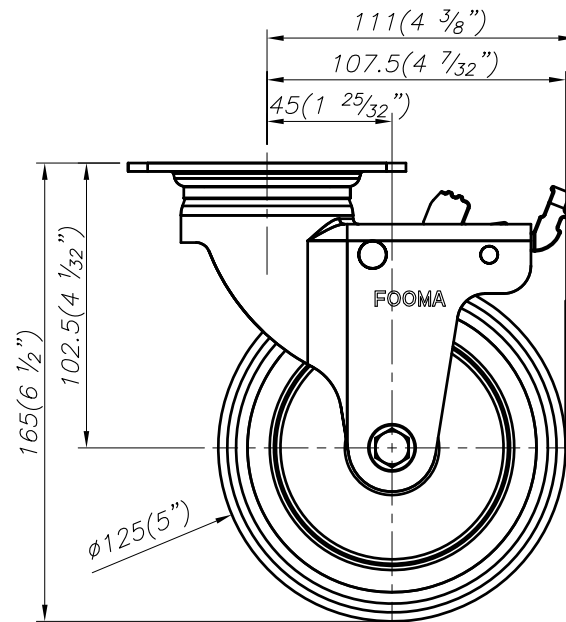

4-ø9(1 1/32") SLOT HOLES
FOR M8 BOLT

FOOT MASTER®

FOOMA®

G-DOK IND.

MODEL NAME

P-125-ASF-HRS

FOOT MASTER G-DOK IND. FOOT MASTER G-DOK IND.

FOOT MASTER[®]

FOOMA[®]

G-DOK IND.

MODEL NAME

P-125-BSF-HRS

FOOT MASTER G-DOK IND. FOOT MASTER G-DOK IND.

FOOT MASTER[®]

FOOMA[®]

 G-DOK IND.

MODEL NAME

P-125-ARF-HRS

FOOT MASTER G-DOK IND. FOOT MASTER G-DOK IND.