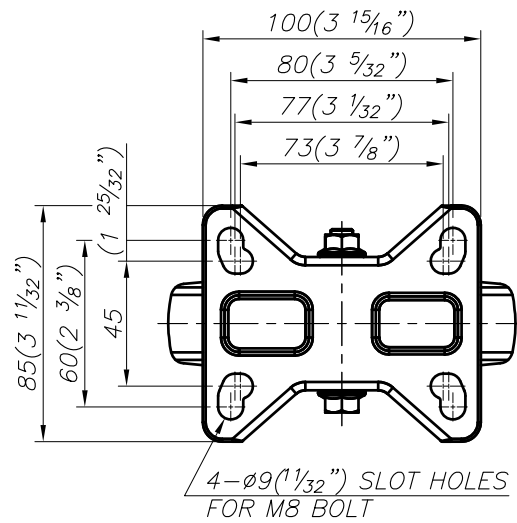

4-ø9(1 1/32") SLOT HOLES
FOR M8 BOLT

FOOT MASTER®

FOOMA®

G-DOK IND.

MODEL NAME

P-125-ASF-HRS

FOOT MASTER G-DOK IND. FOOT MASTER G-DOK IND.

FOOT MASTER[®]

FOOMA[®]

G-DOK IND.

MODEL NAME

P-125-BSF-HRS

FOOT MASTER G-DOK IND. FOOT MASTER G-DOK IND.

FOOT MASTER[®]

FOOMA[®]

 G-DOK IND.

MODEL NAME

P-125-ARF-HRS

FOOT MASTER G-DOK IND. FOOT MASTER G-DOK IND.