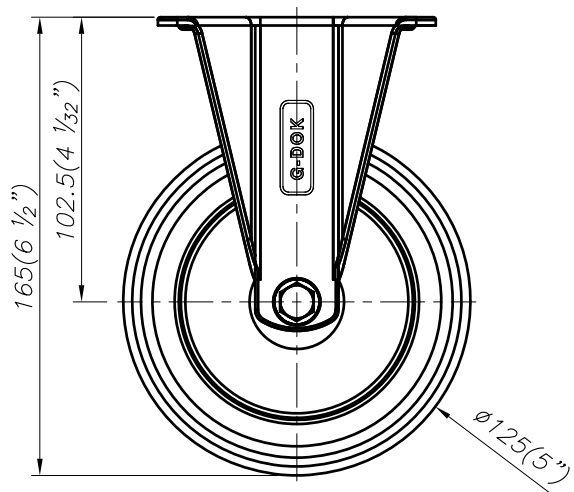

4-ø9(1 1/32") SLOT HOLES
FOR M8 BOLT

FOOT MASTER®

FOOMA®

G-DOK IND.

MODEL NAME

P-125-ASF-HRS

FOOT MASTER G-DOK IND. FOOT MASTER G-DOK IND.

FOOT MASTER[®]

FOOMA[®]

G-DOK IND.

MODEL NAME

P-125-BSF-HRS

FOOT MASTER G-DOK IND. FOOT MASTER G-DOK IND.

FOOT MASTER[®]

FOOMA[®]

 G-DOK IND.

MODEL NAME

P-125-ARF-HRS

FOOT MASTER G-DOK IND. FOOT MASTER G-DOK IND.