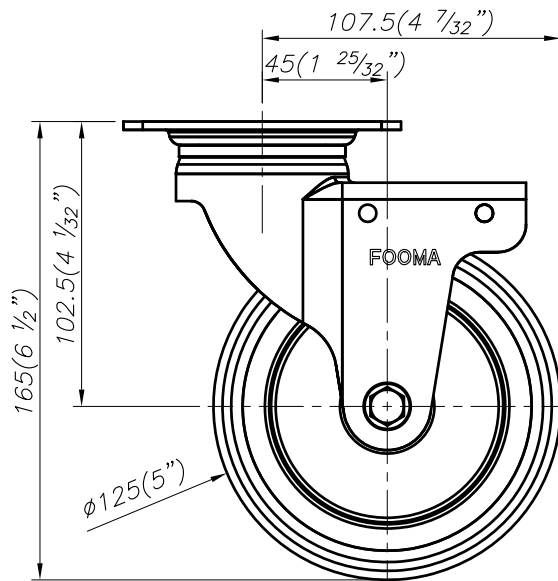

4-ø9(1 1/32") SLOT HOLES
FOR M8 BOLT

FOOT MASTER®

FOOMA®

G-DOK IND.

MODEL NAME

P-125-ASF-HRS

FOOT MASTER G-DOK IND. FOOT MASTER G-DOK IND.

FOOT MASTER[®]

FOOMA[®]

G-DOK IND.

MODEL NAME

P-125-BSF-HRS

FOOT MASTER G-DOK IND. FOOT MASTER G-DOK IND.

FOOT MASTER[®]

FOOMA[®]

 G-DOK IND.

MODEL NAME

P-125-ARF-HRS

FOOT MASTER G-DOK IND. FOOT MASTER G-DOK IND.