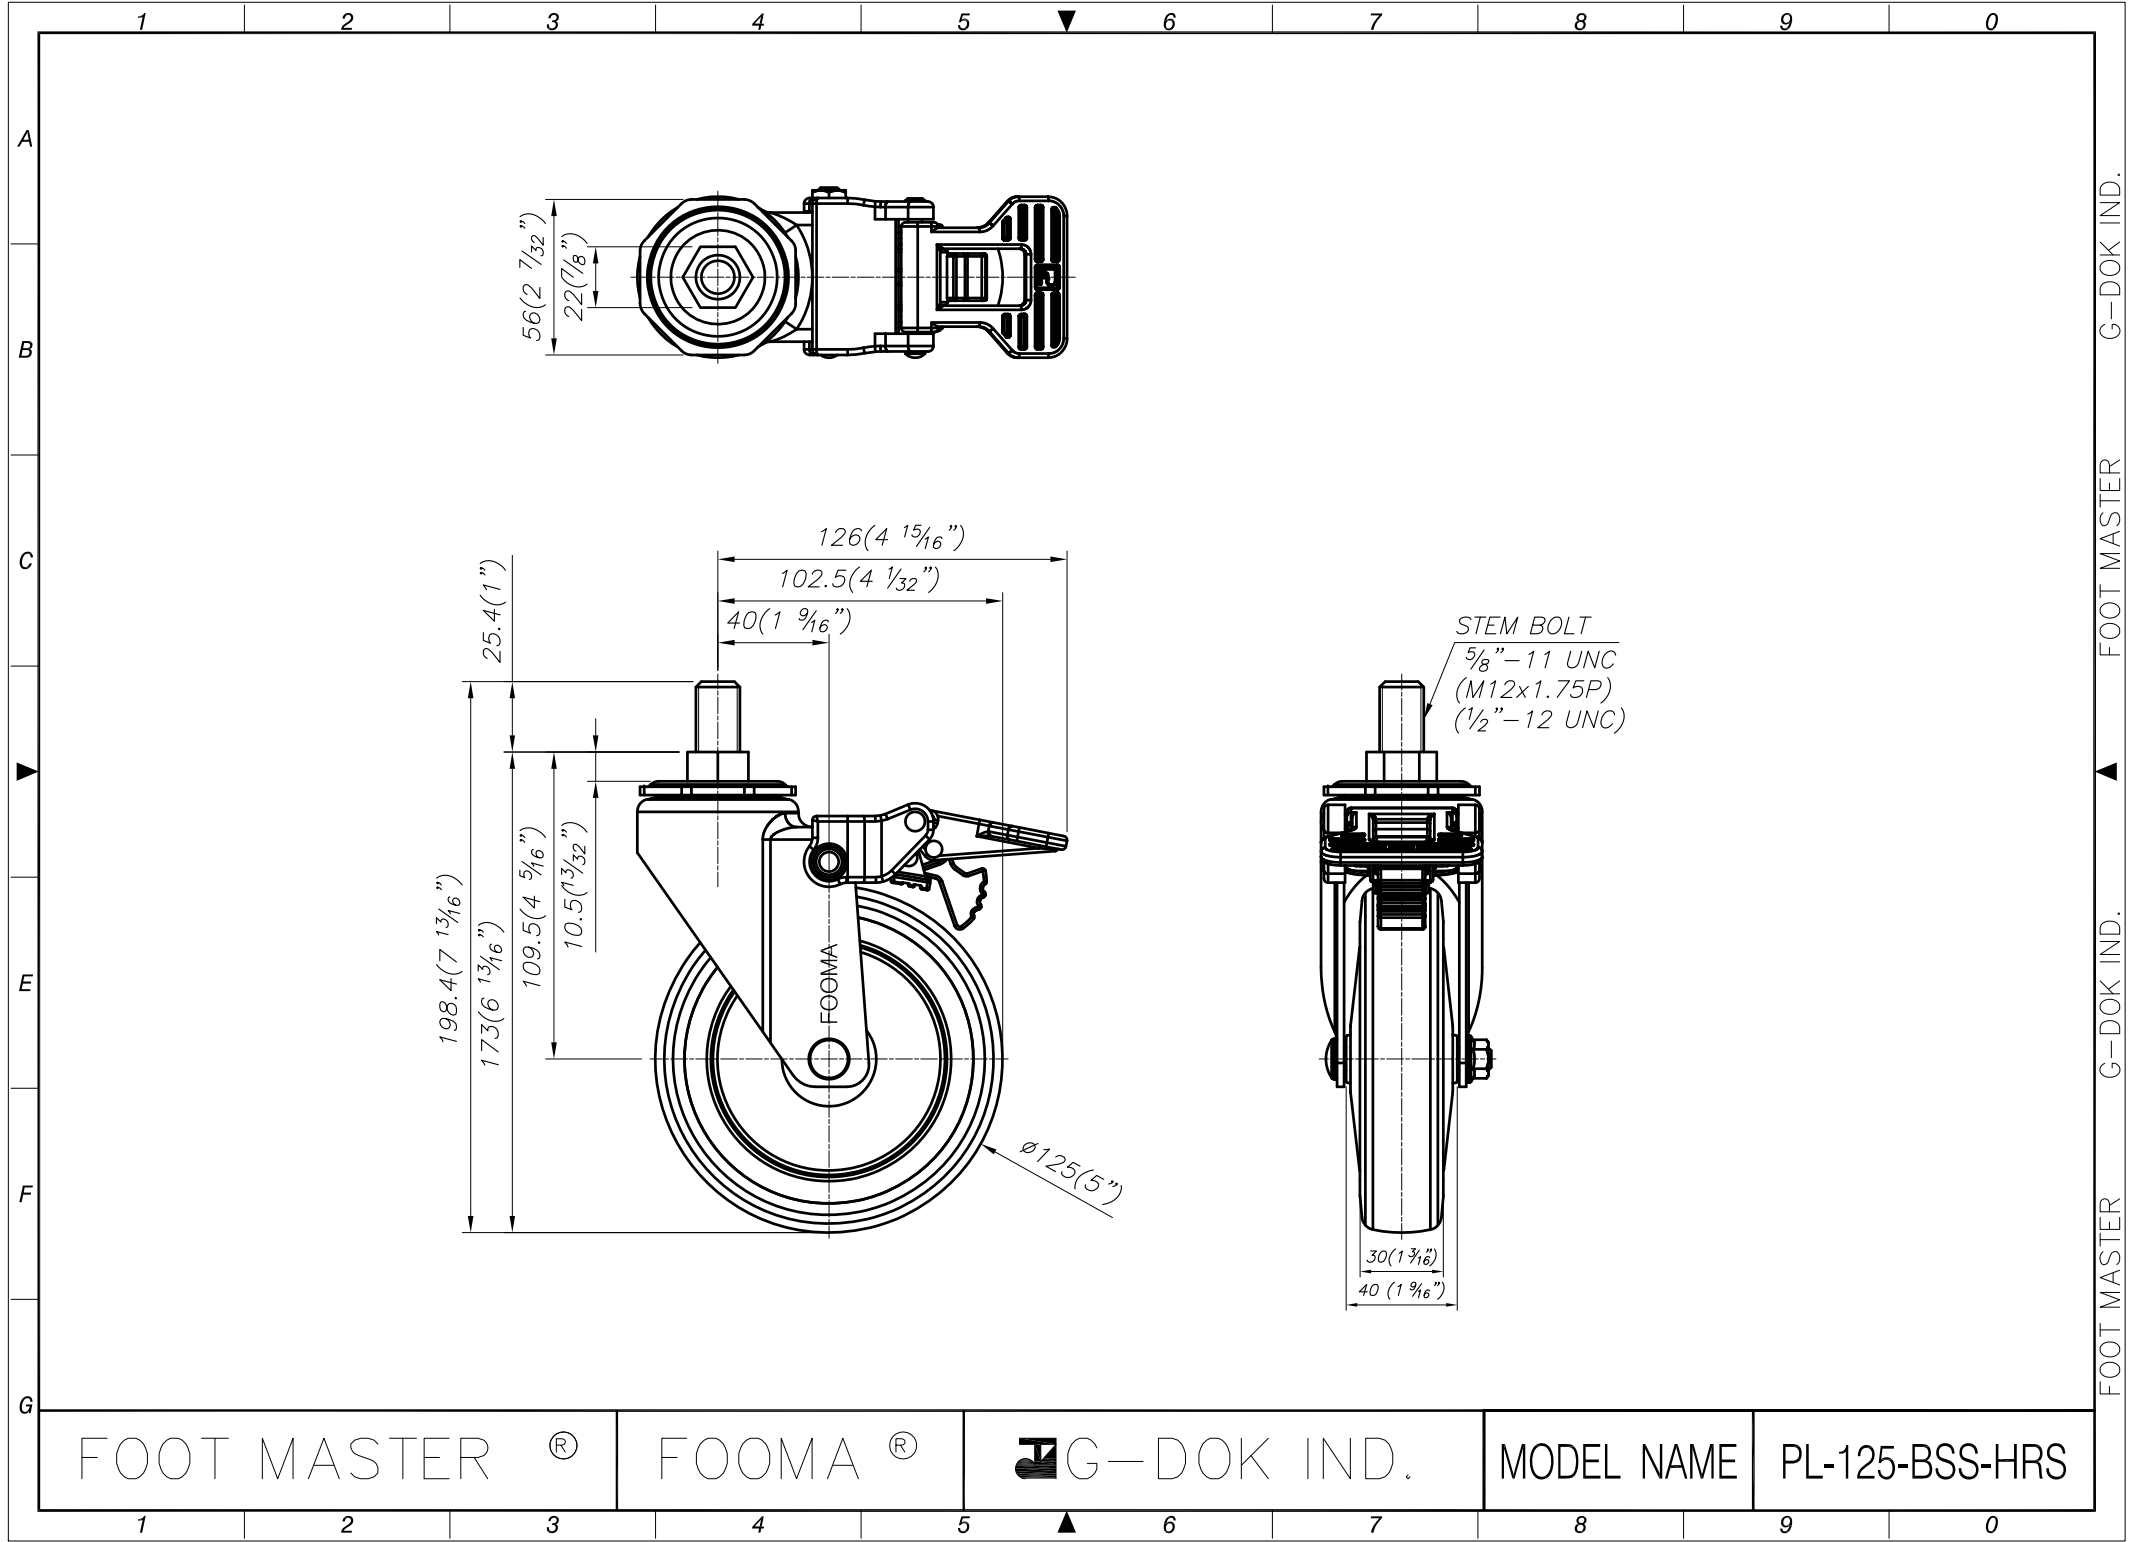

FOOT MASTER[®]

FOOMA[®]

G-DOK IND.

MODEL NAME

PL-125-ASS-HRS

FOOT MASTER G-DOK IND. FOOT MASTER G-DOK IND.

FOOT MASTER[®]

FOOMA[®]

G-DOK IND.

MODEL NAME

PL-125-BSS-HRS

G-DOK IND.

FOOT MASTER

G-DOK IND.

FOOT MASTER