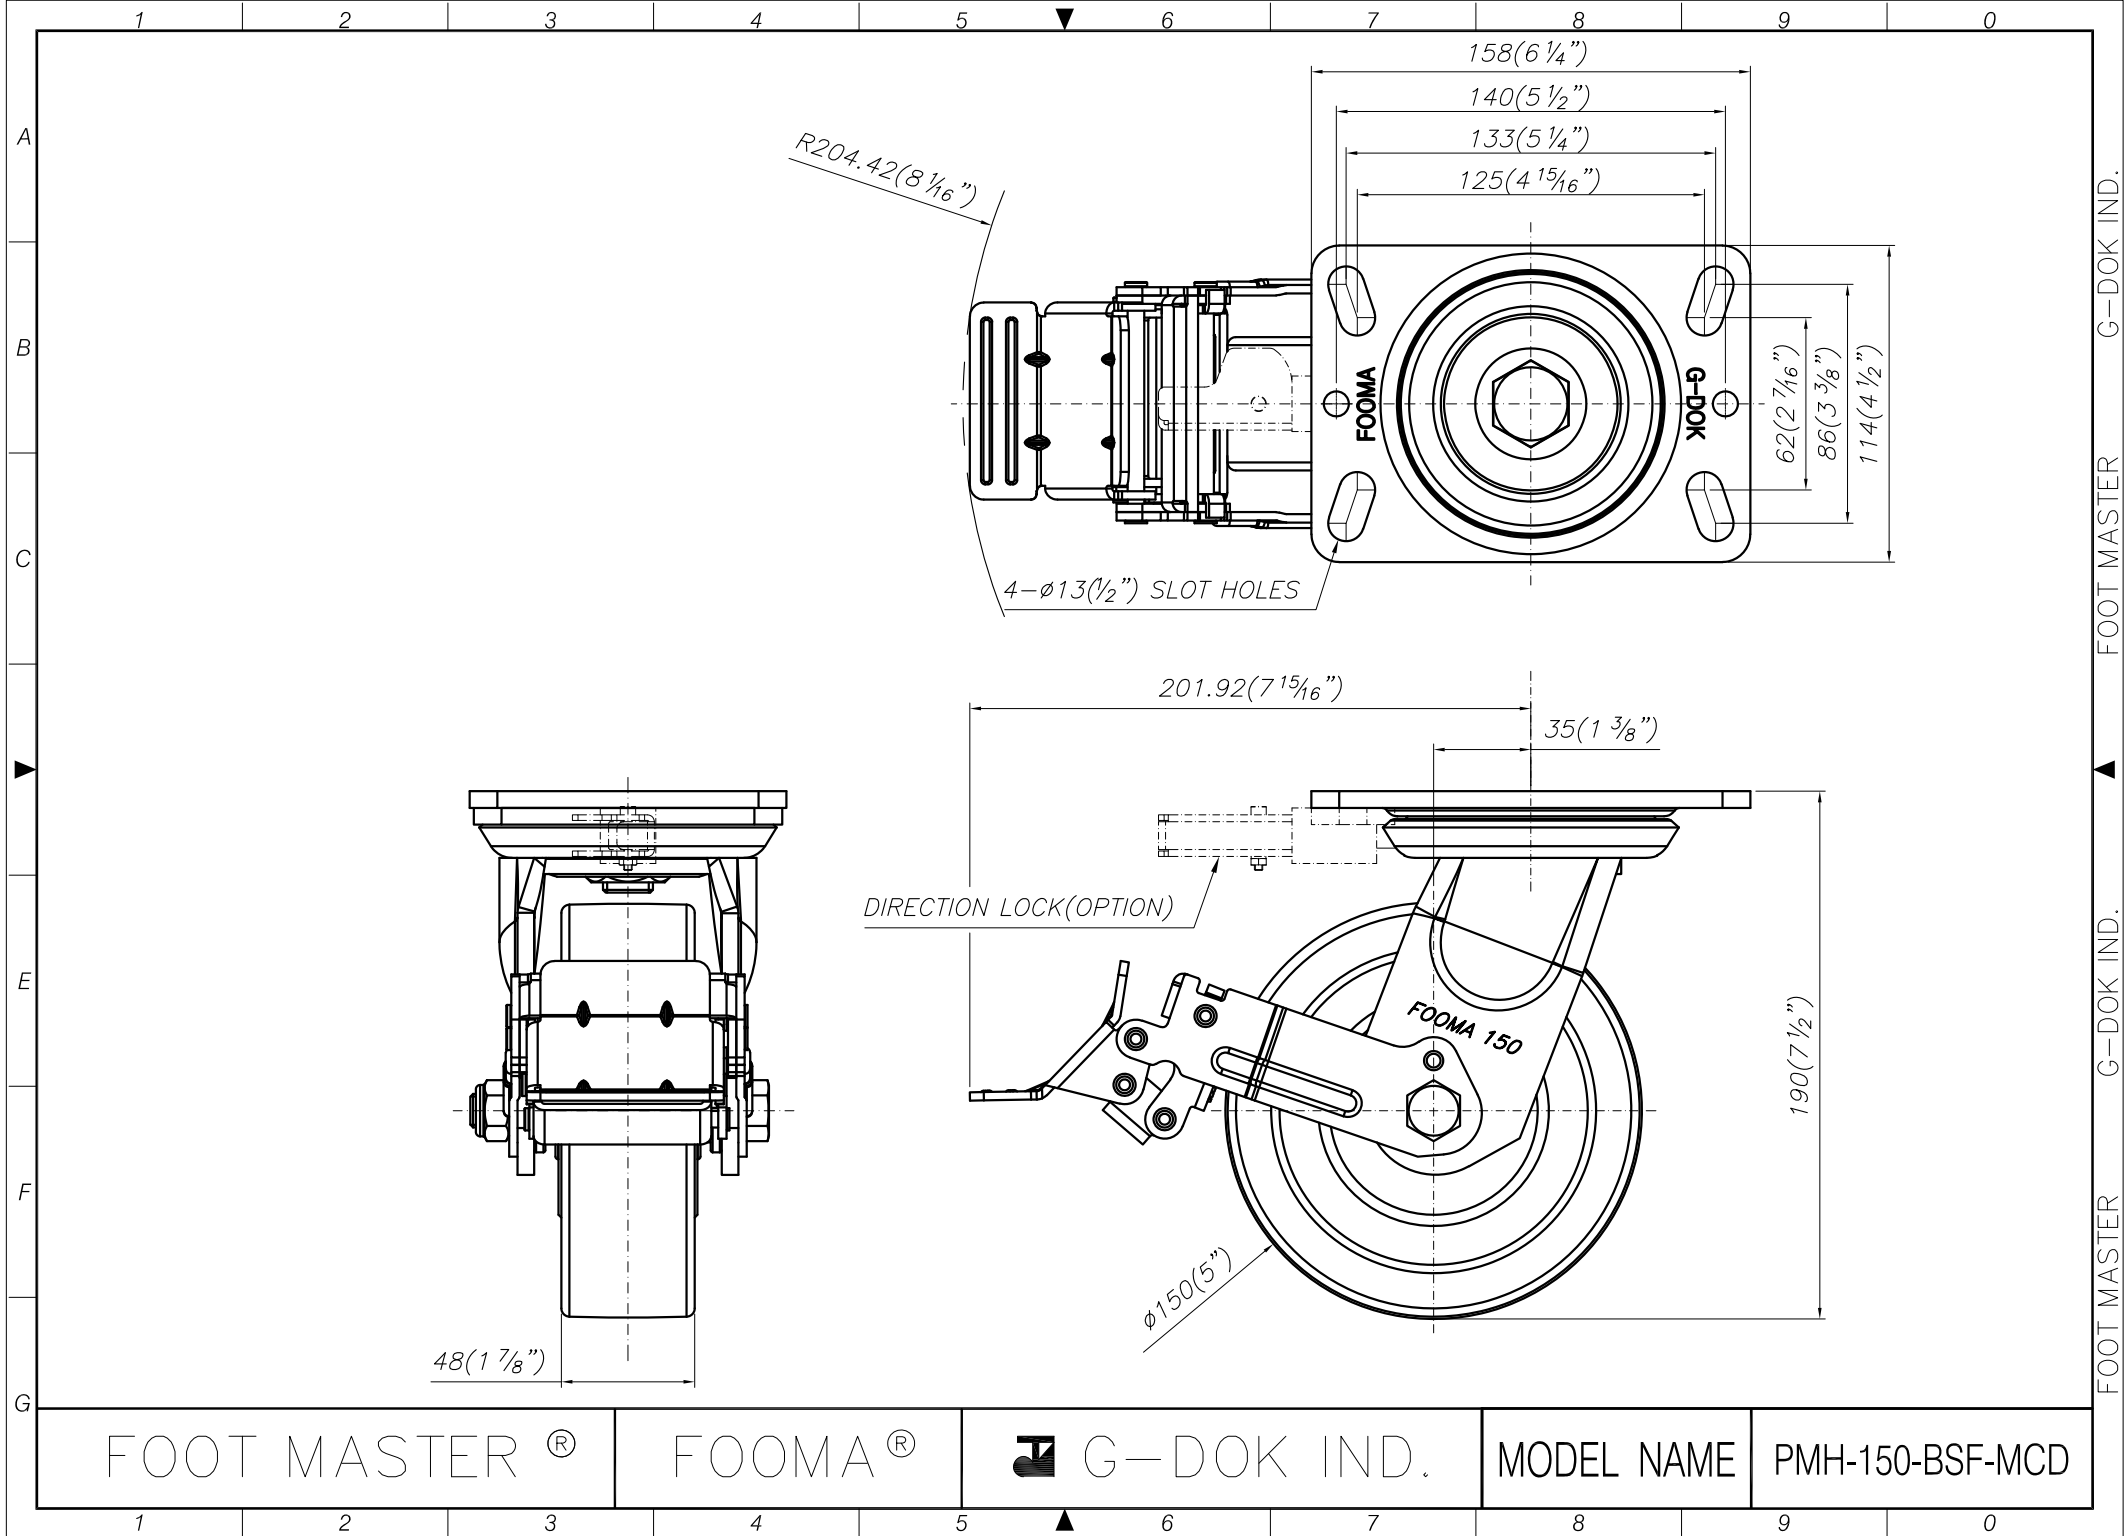

FOOT MASTER®

FOOMA®

G-DOK IND.

MODEL NAME

PMH-150-BSF-MCD

FOOT MASTER G-DOK IND. FOOT MASTER G-DOK IND.