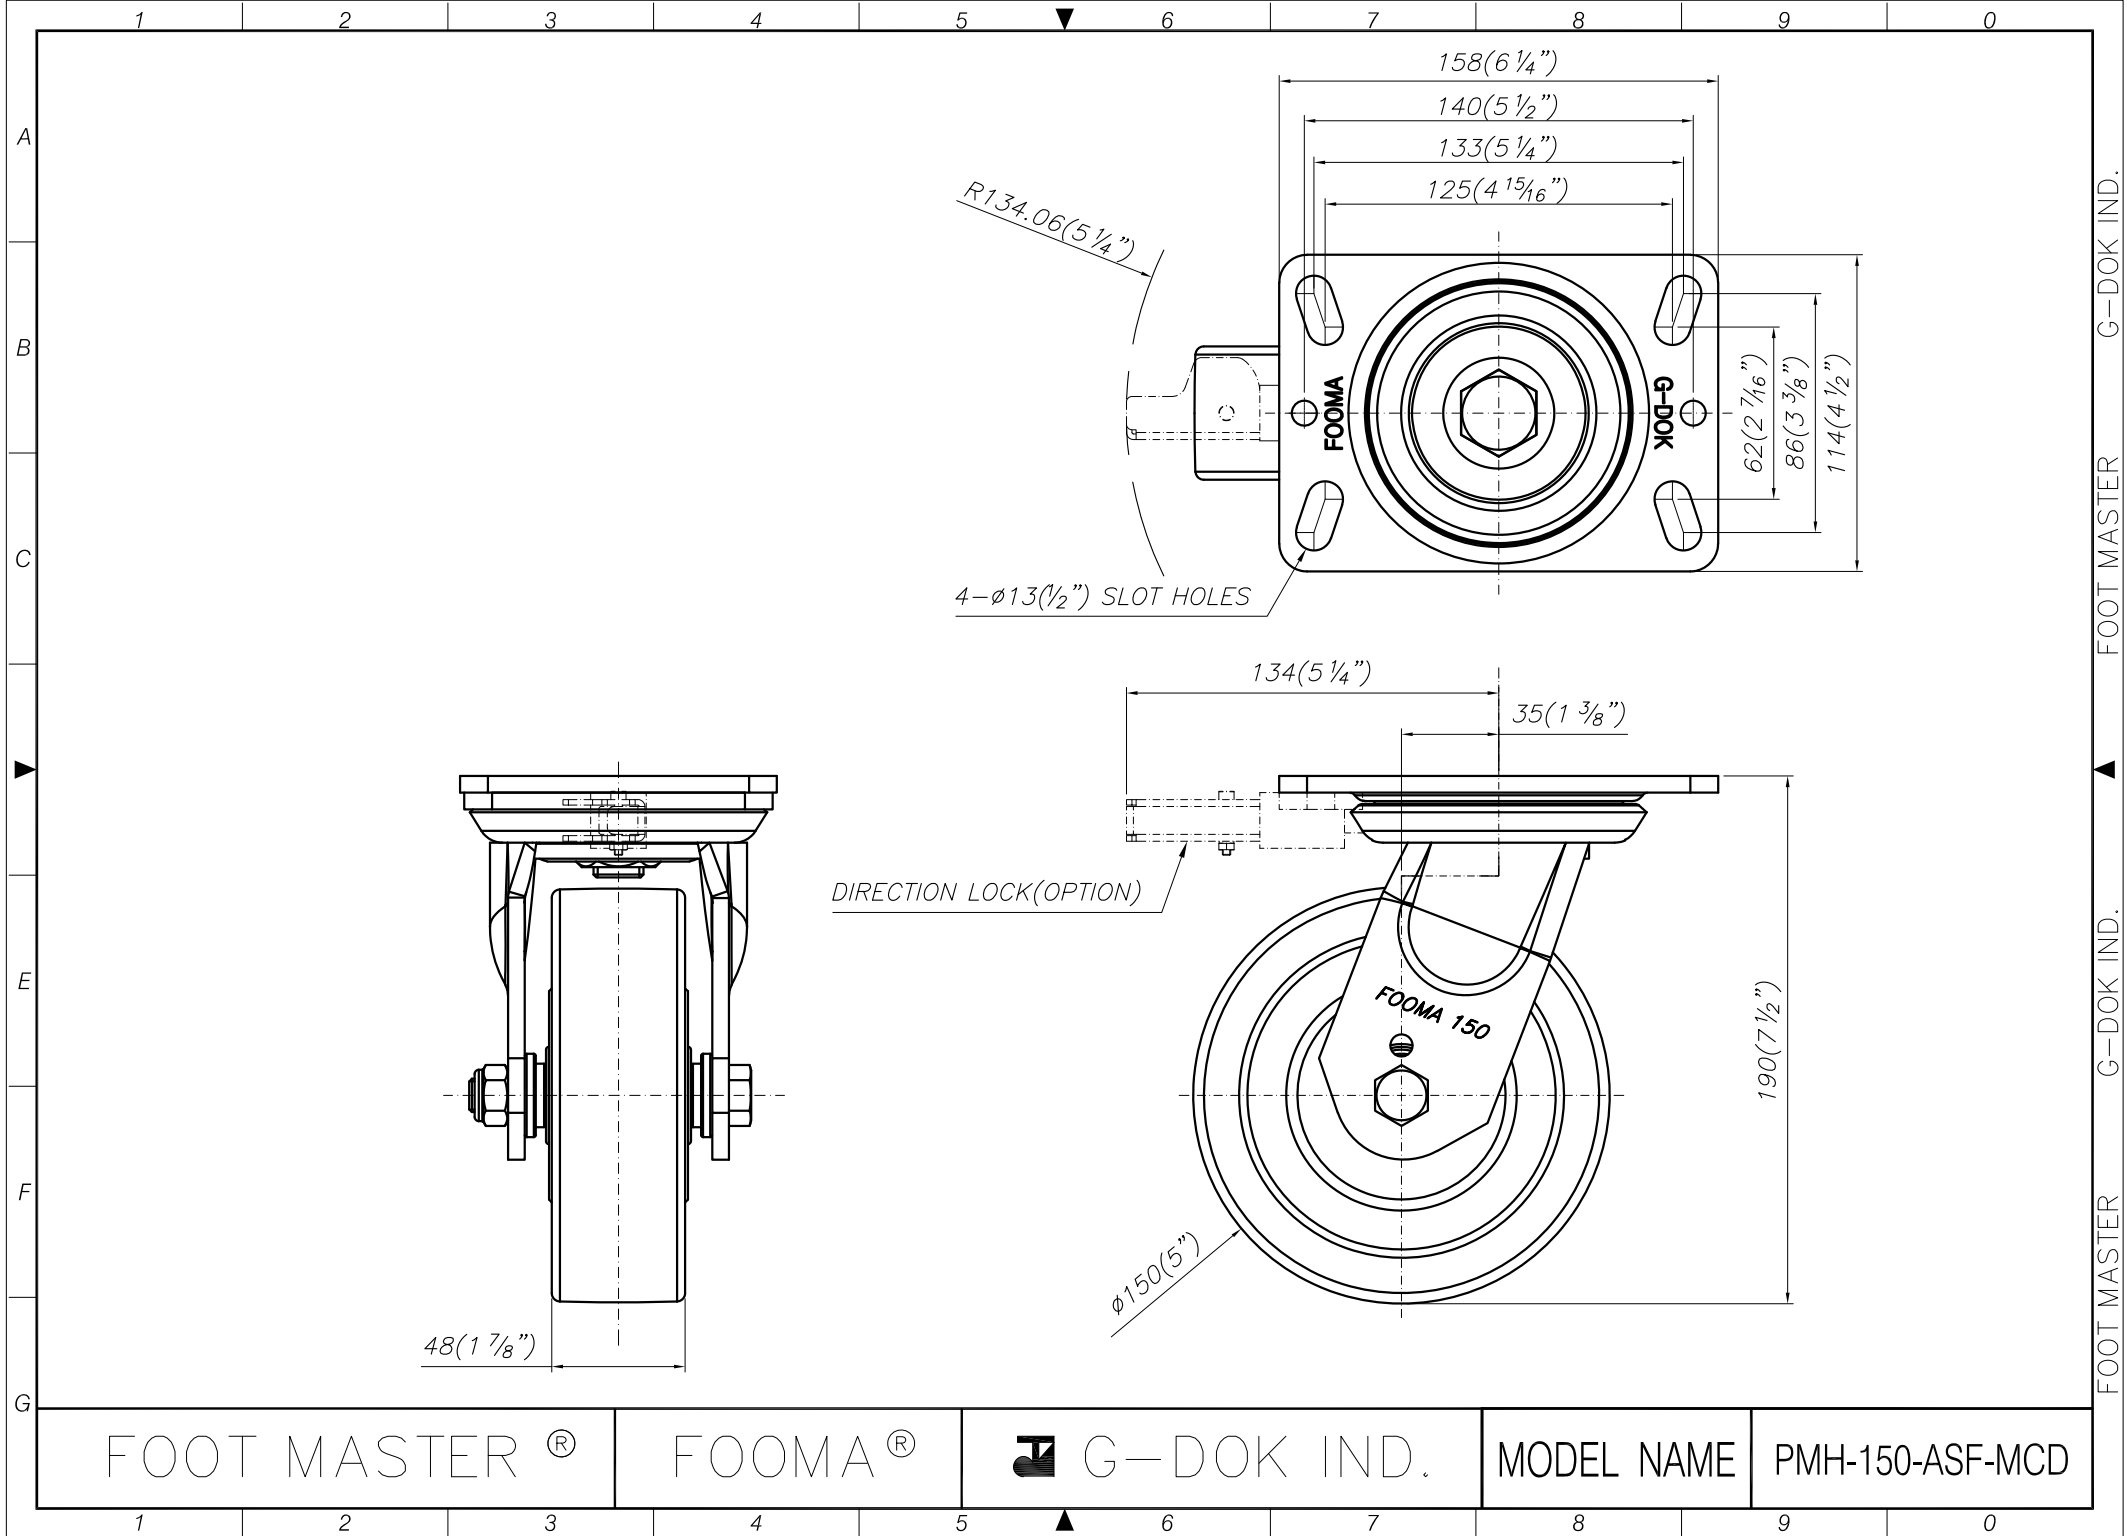

FOOT MASTER[®]

FOOMA[®]

 G-DOK IND.

MODEL NAME

PMH-150-ARF-MCD

FOOT MASTER G-DOK IND.

FOOT MASTER®

FOOMA®

G-DOK IND.

MODEL NAME

PMH-150-BRF-MCD

FOOT MASTER G-DOK IND. FOOT MASTER G-DOK IND.

FOOT MASTER®

FOOMA®

G-DOK IND.

MODEL NAME