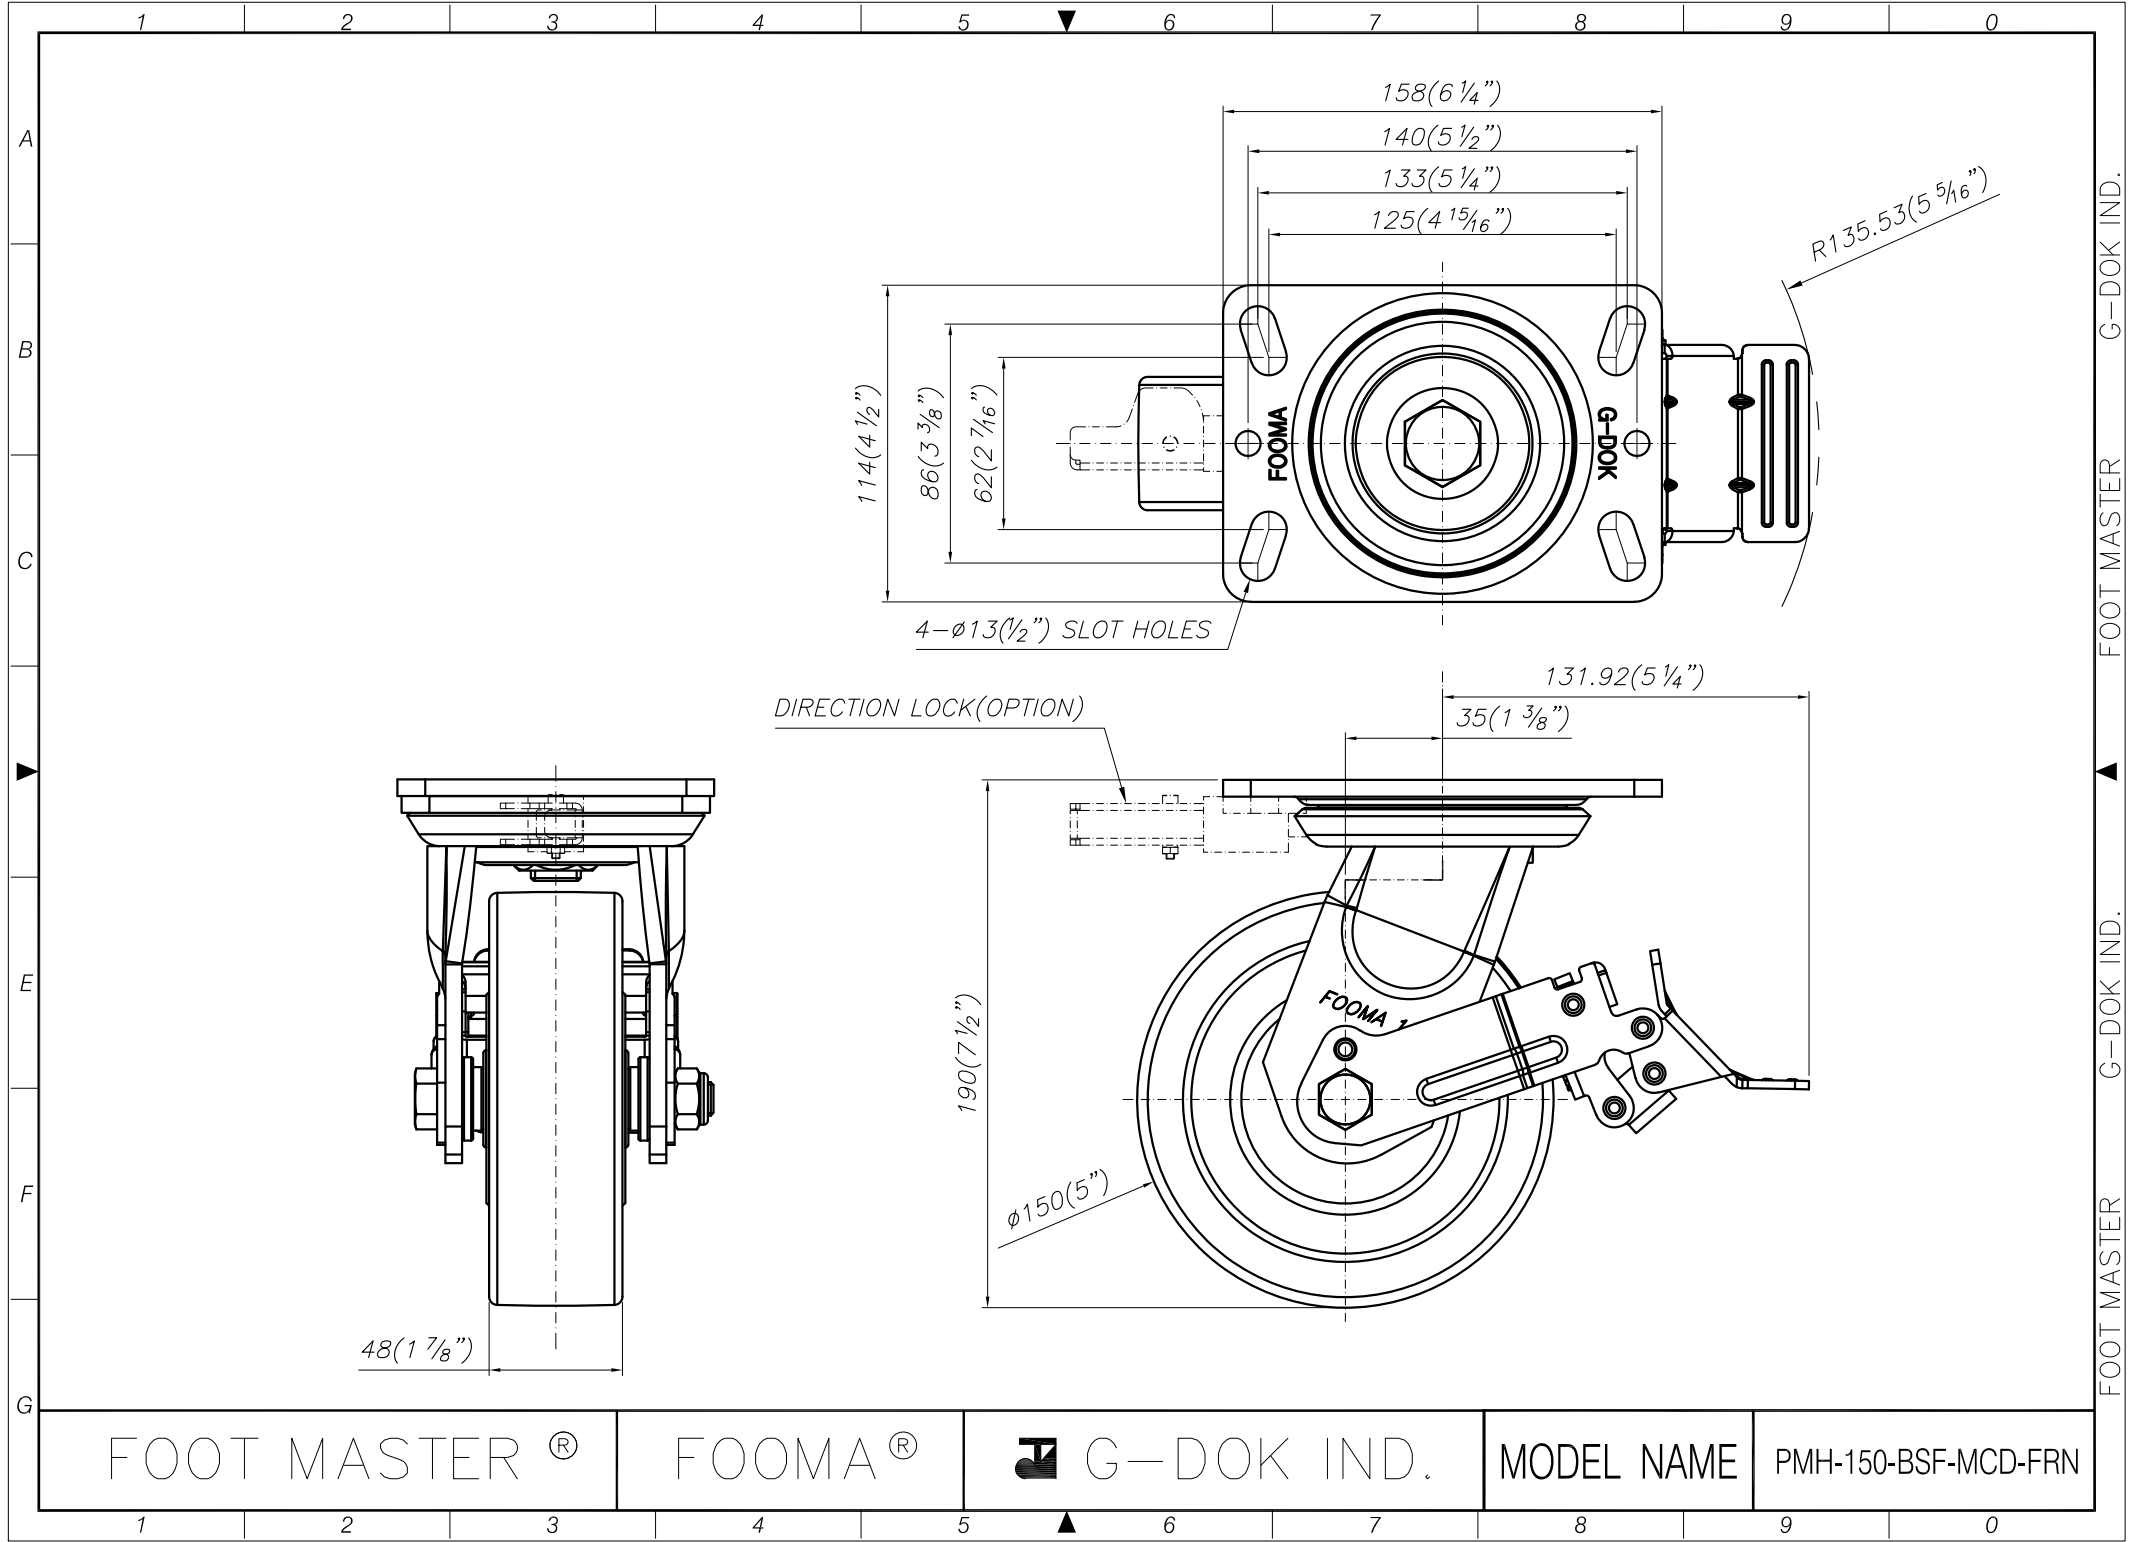

PMH-150-ASF-MCD

FOOT MASTER G-DOK IND. FOOT MASTER G-DOK IND.

FOOT MASTER®

FOOMA®

G-DOK IND.

MODEL NAME

PMH-150-BSF-MCD

FOOT MASTER G-DOK IND. FOOT MASTER G-DOK IND.