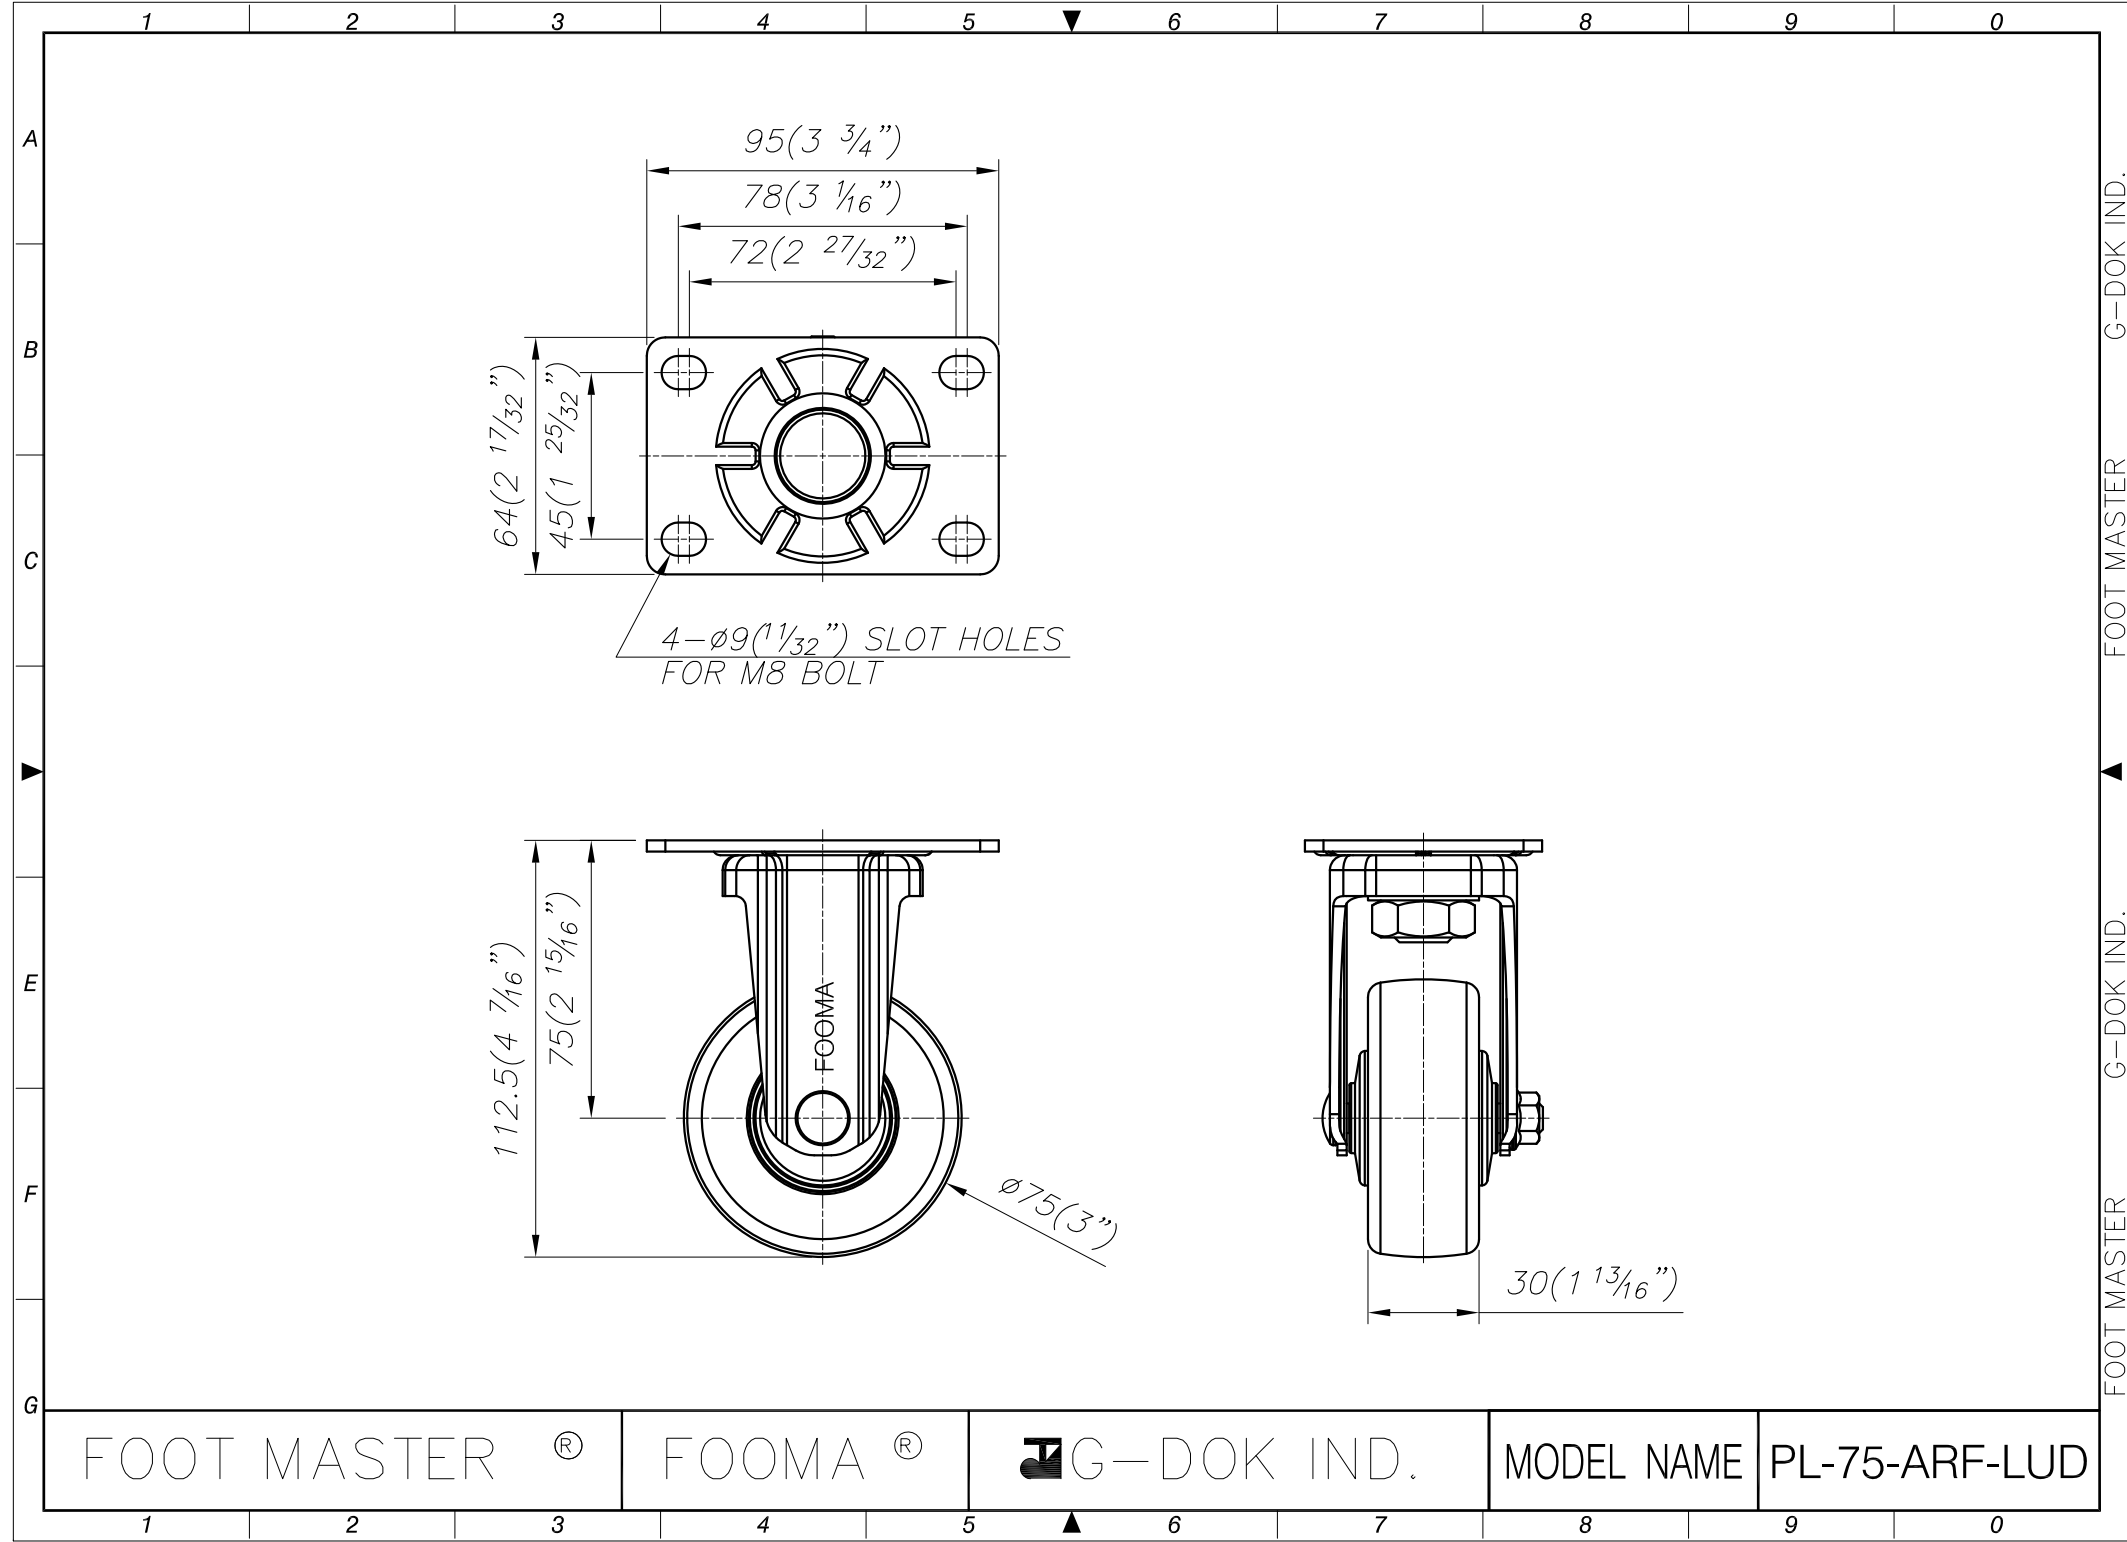

FOOT MASTER®

FOOMA®

G-DOK IND.

MODEL NAME

PL-75-BSF-LUD

G-DOK IND.

FOOT MASTER

G-DOK IND.

FOOT MASTER

FOOT MASTER[®]

FOOMA[®]

 G-DOK IND.

MODEL NAME PL-75-ARF-LUD

FOOT MASTER G-DOK IND. FOOT MASTER G-DOK IND.