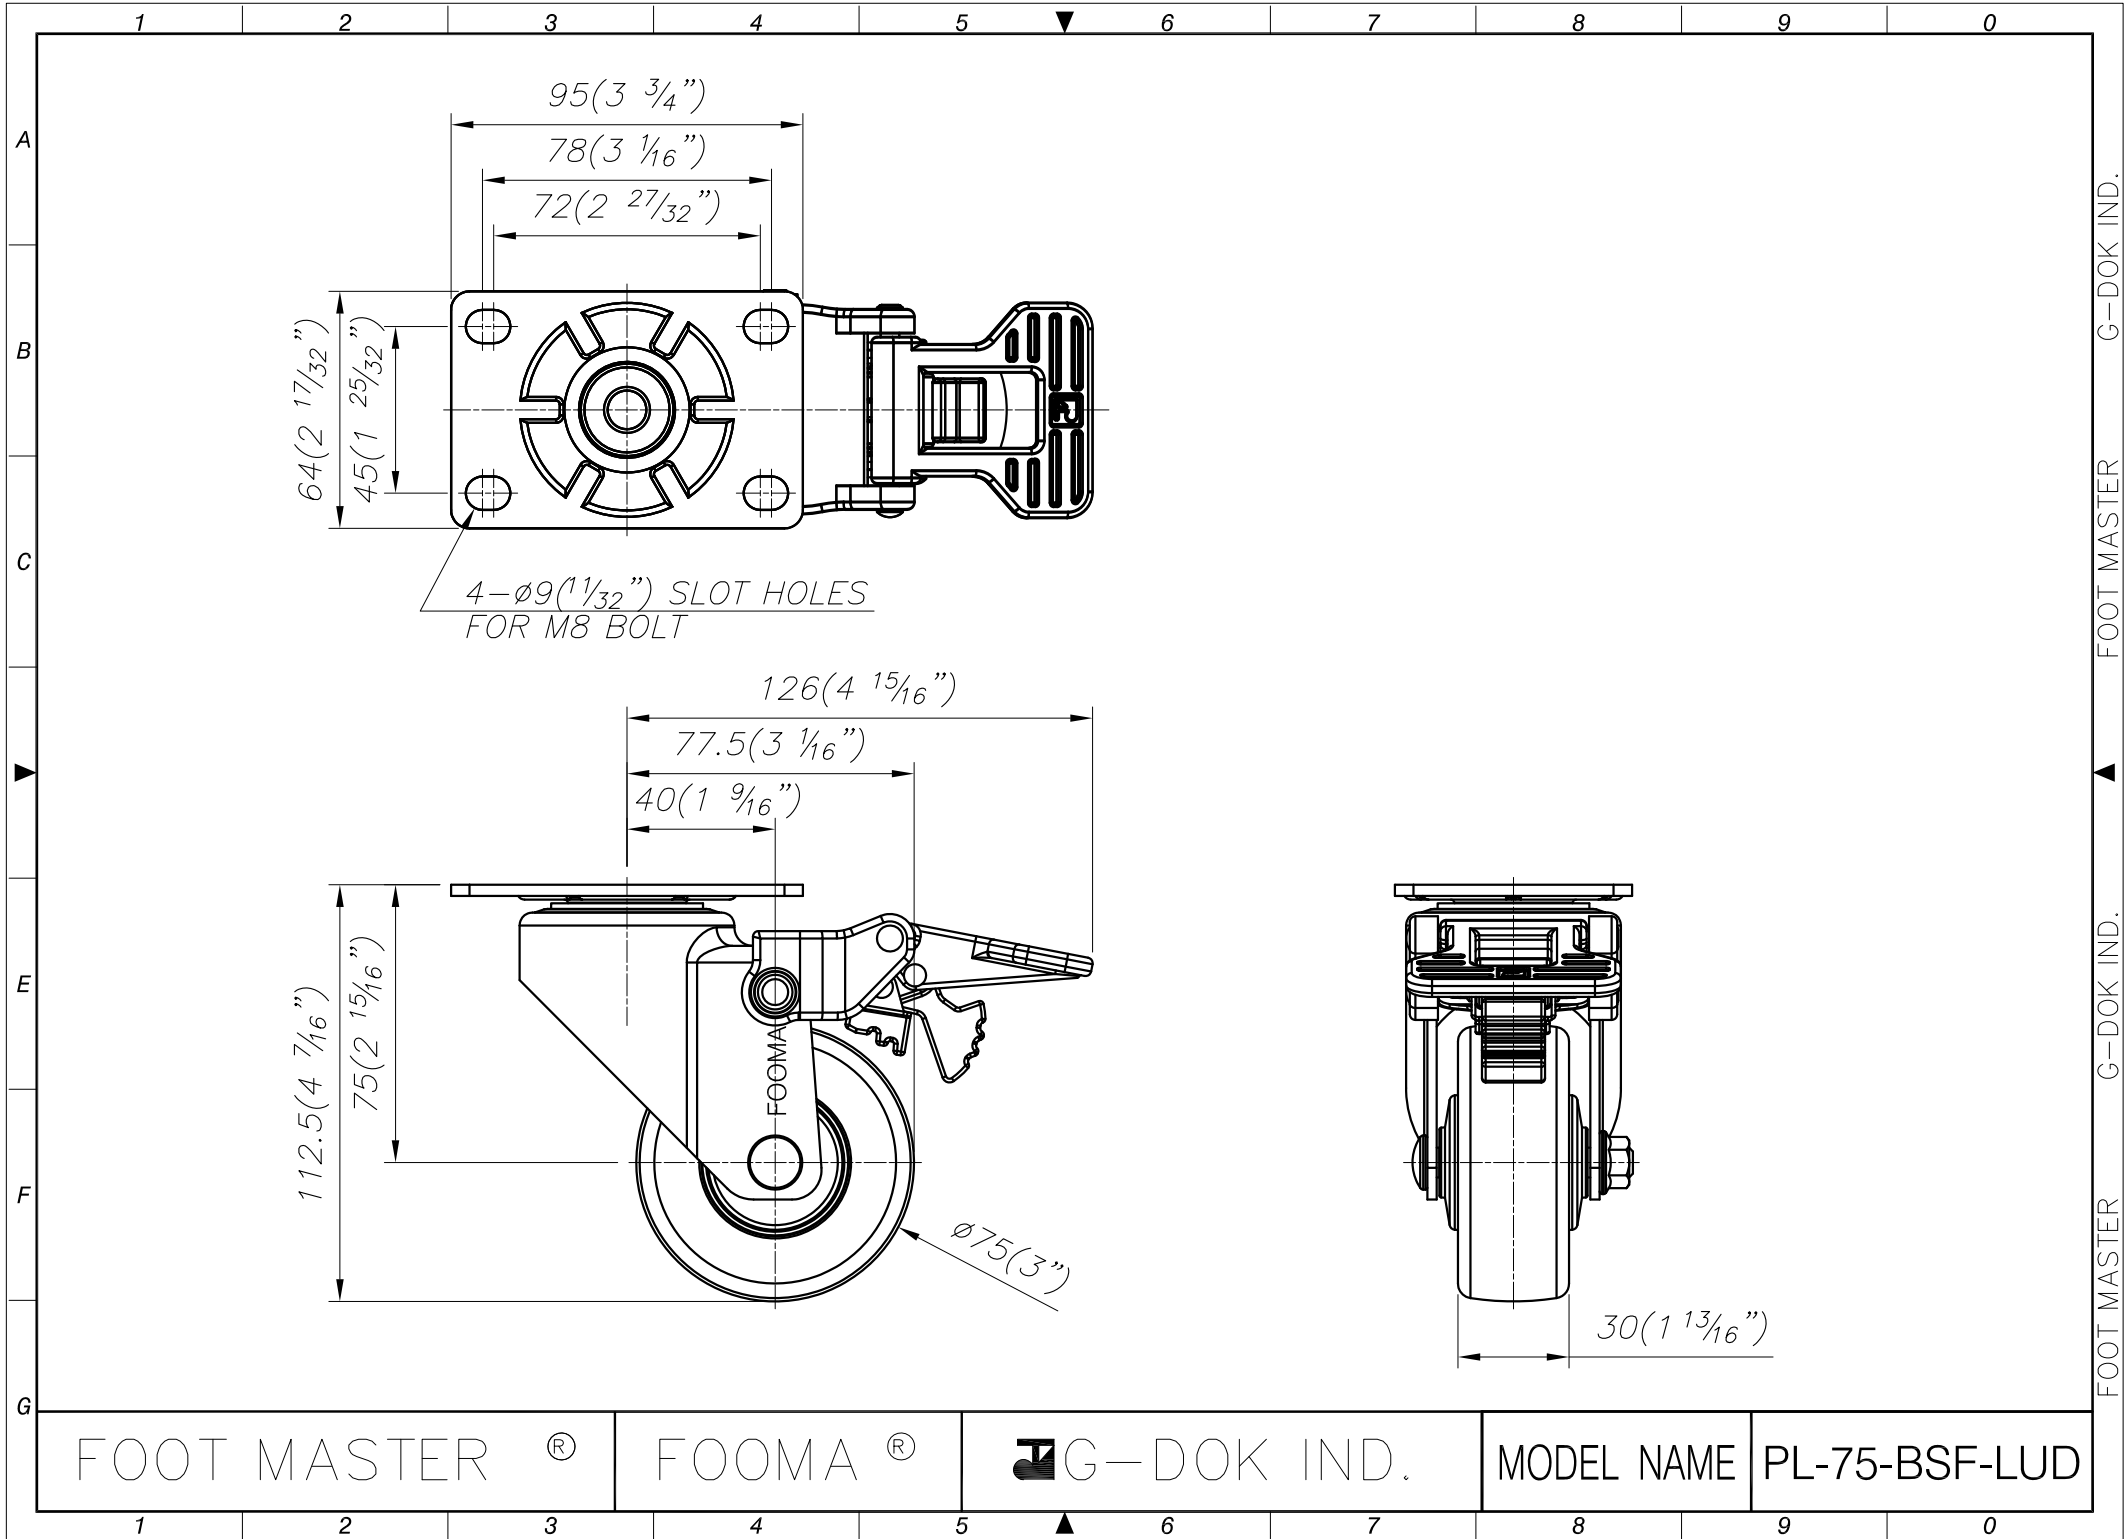

FOOT MASTER[®]

FOOMA[®]

 G-DOK IND.

MODEL NAME PL-75-ASF-LUD

G-DOK IND.

FOOT MASTER

G-DOK IND.

FOOT MASTER

FOOT MASTER®

FOOMA®

G-DOK IND.

MODEL NAME

PL-75-BSF-LUD

G-DOK IND.

FOOT MASTER

G-DOK IND.

FOOT MASTER

FOOT MASTER[®]

FOOMA[®]

 G-DOK IND.

MODEL NAME PL-75-ARF-LUD

FOOT MASTER G-DOK IND. FOOT MASTER G-DOK IND.